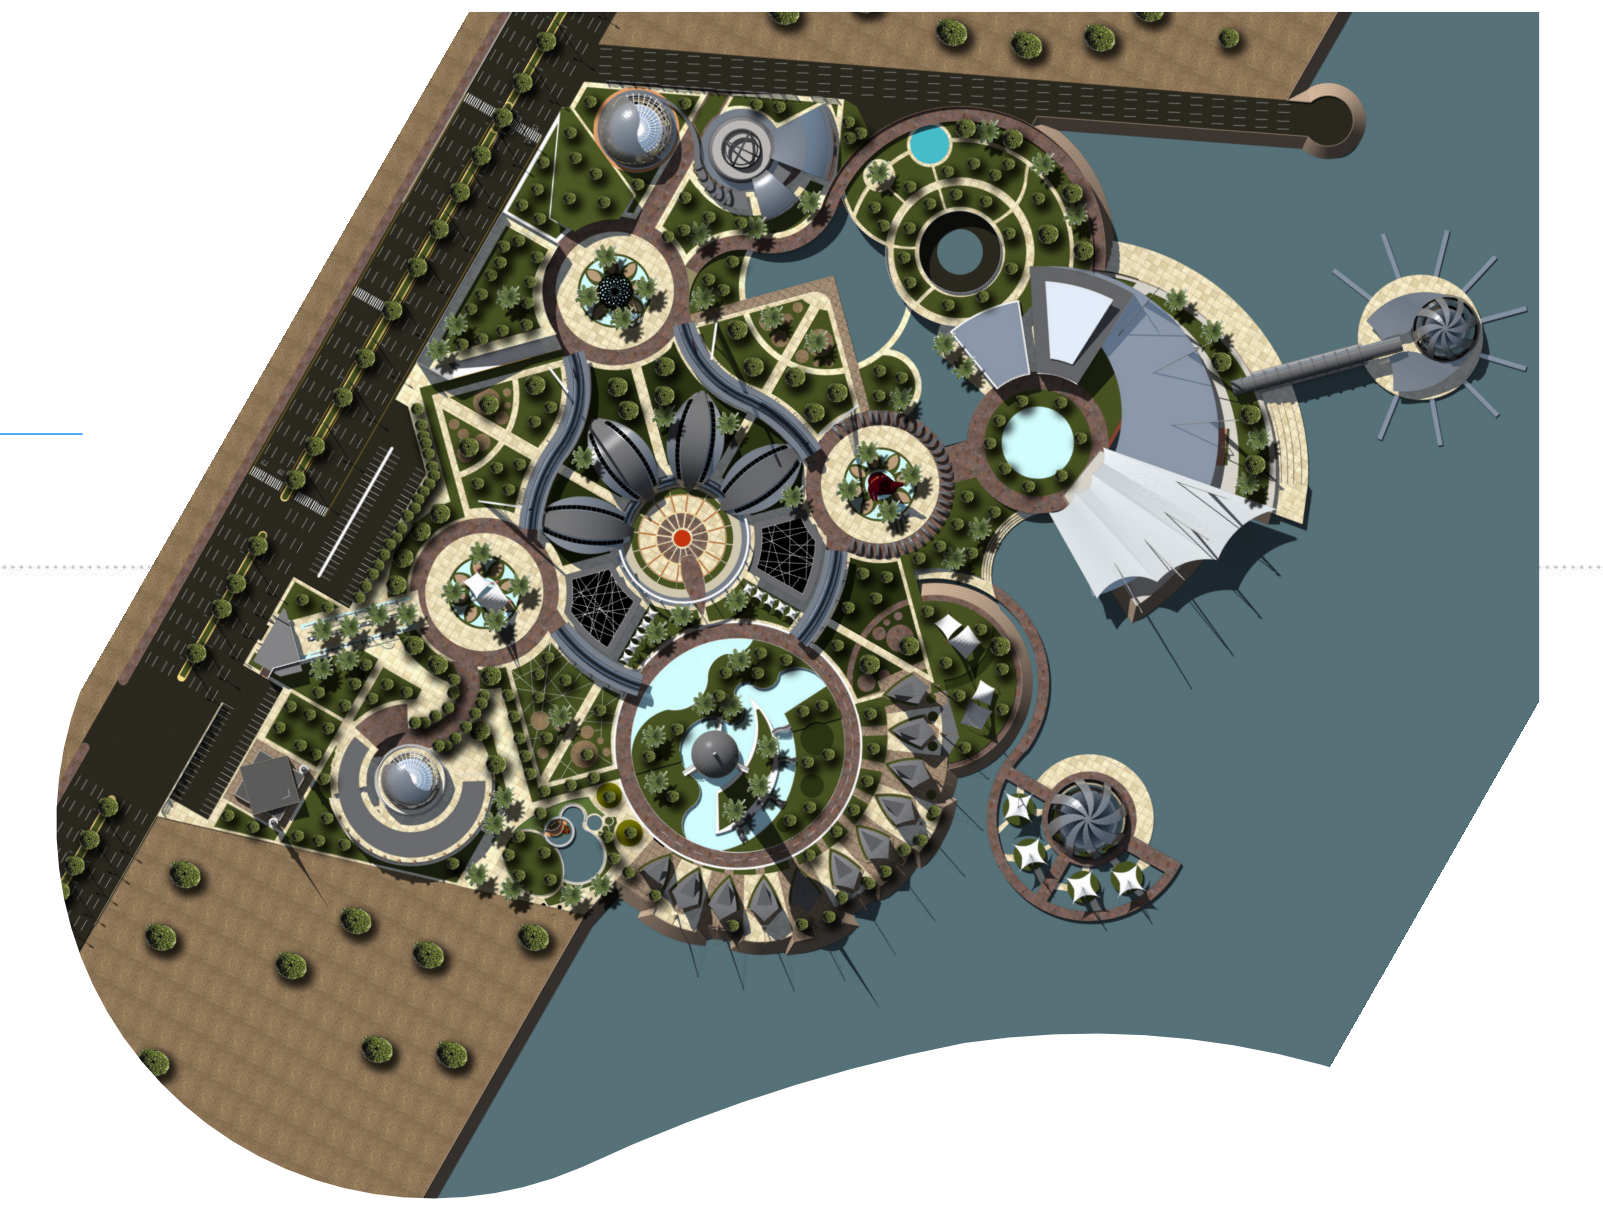

ELEVATIONS

NORTH ELEVATION

SCALE 1:600

EAST ELEVATION

SCALE 1:600

ELEVATIONS

CULTURAL AND ENTERTAINMENT CENTER

DESIGNED BY:
ALAA MERGANI ABD ALLMAGED