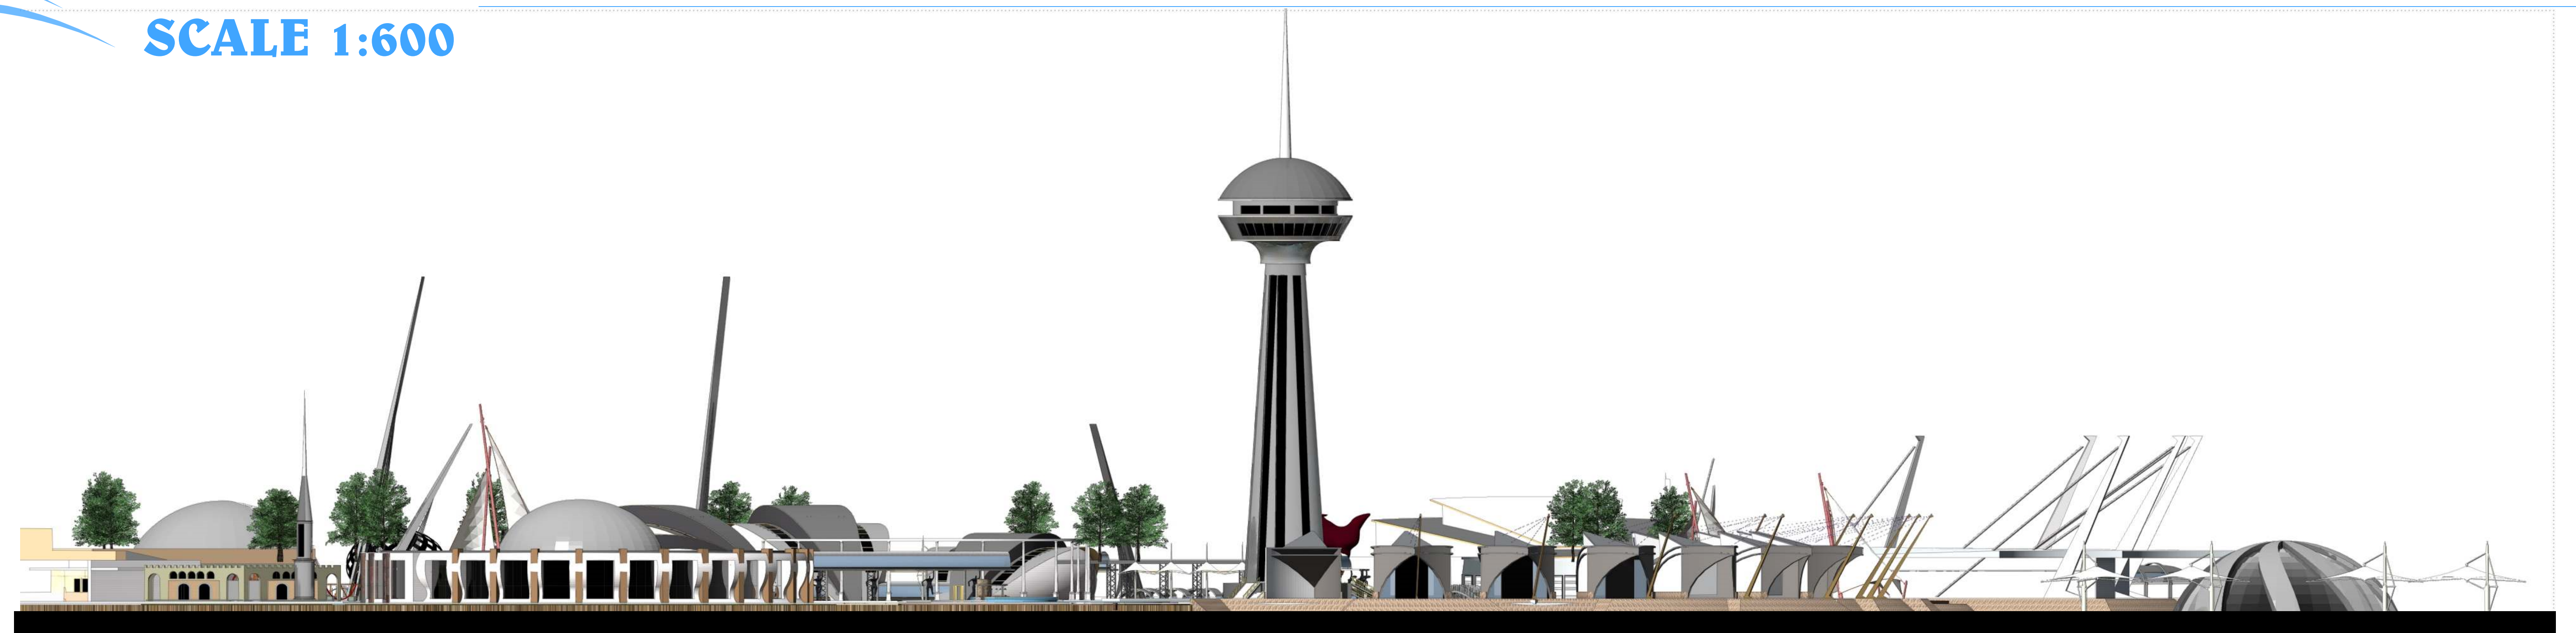

ELEVATIONS

NORTH ELEVATION

SCALE 1:600

EAST ELEVATION

SCALE 1:600

ELEVATIONS

CULTURAL AND ENTERTAINMENT CENTER

DESIGNED BY:
ALAA MERGANI ABD ALLMAGED