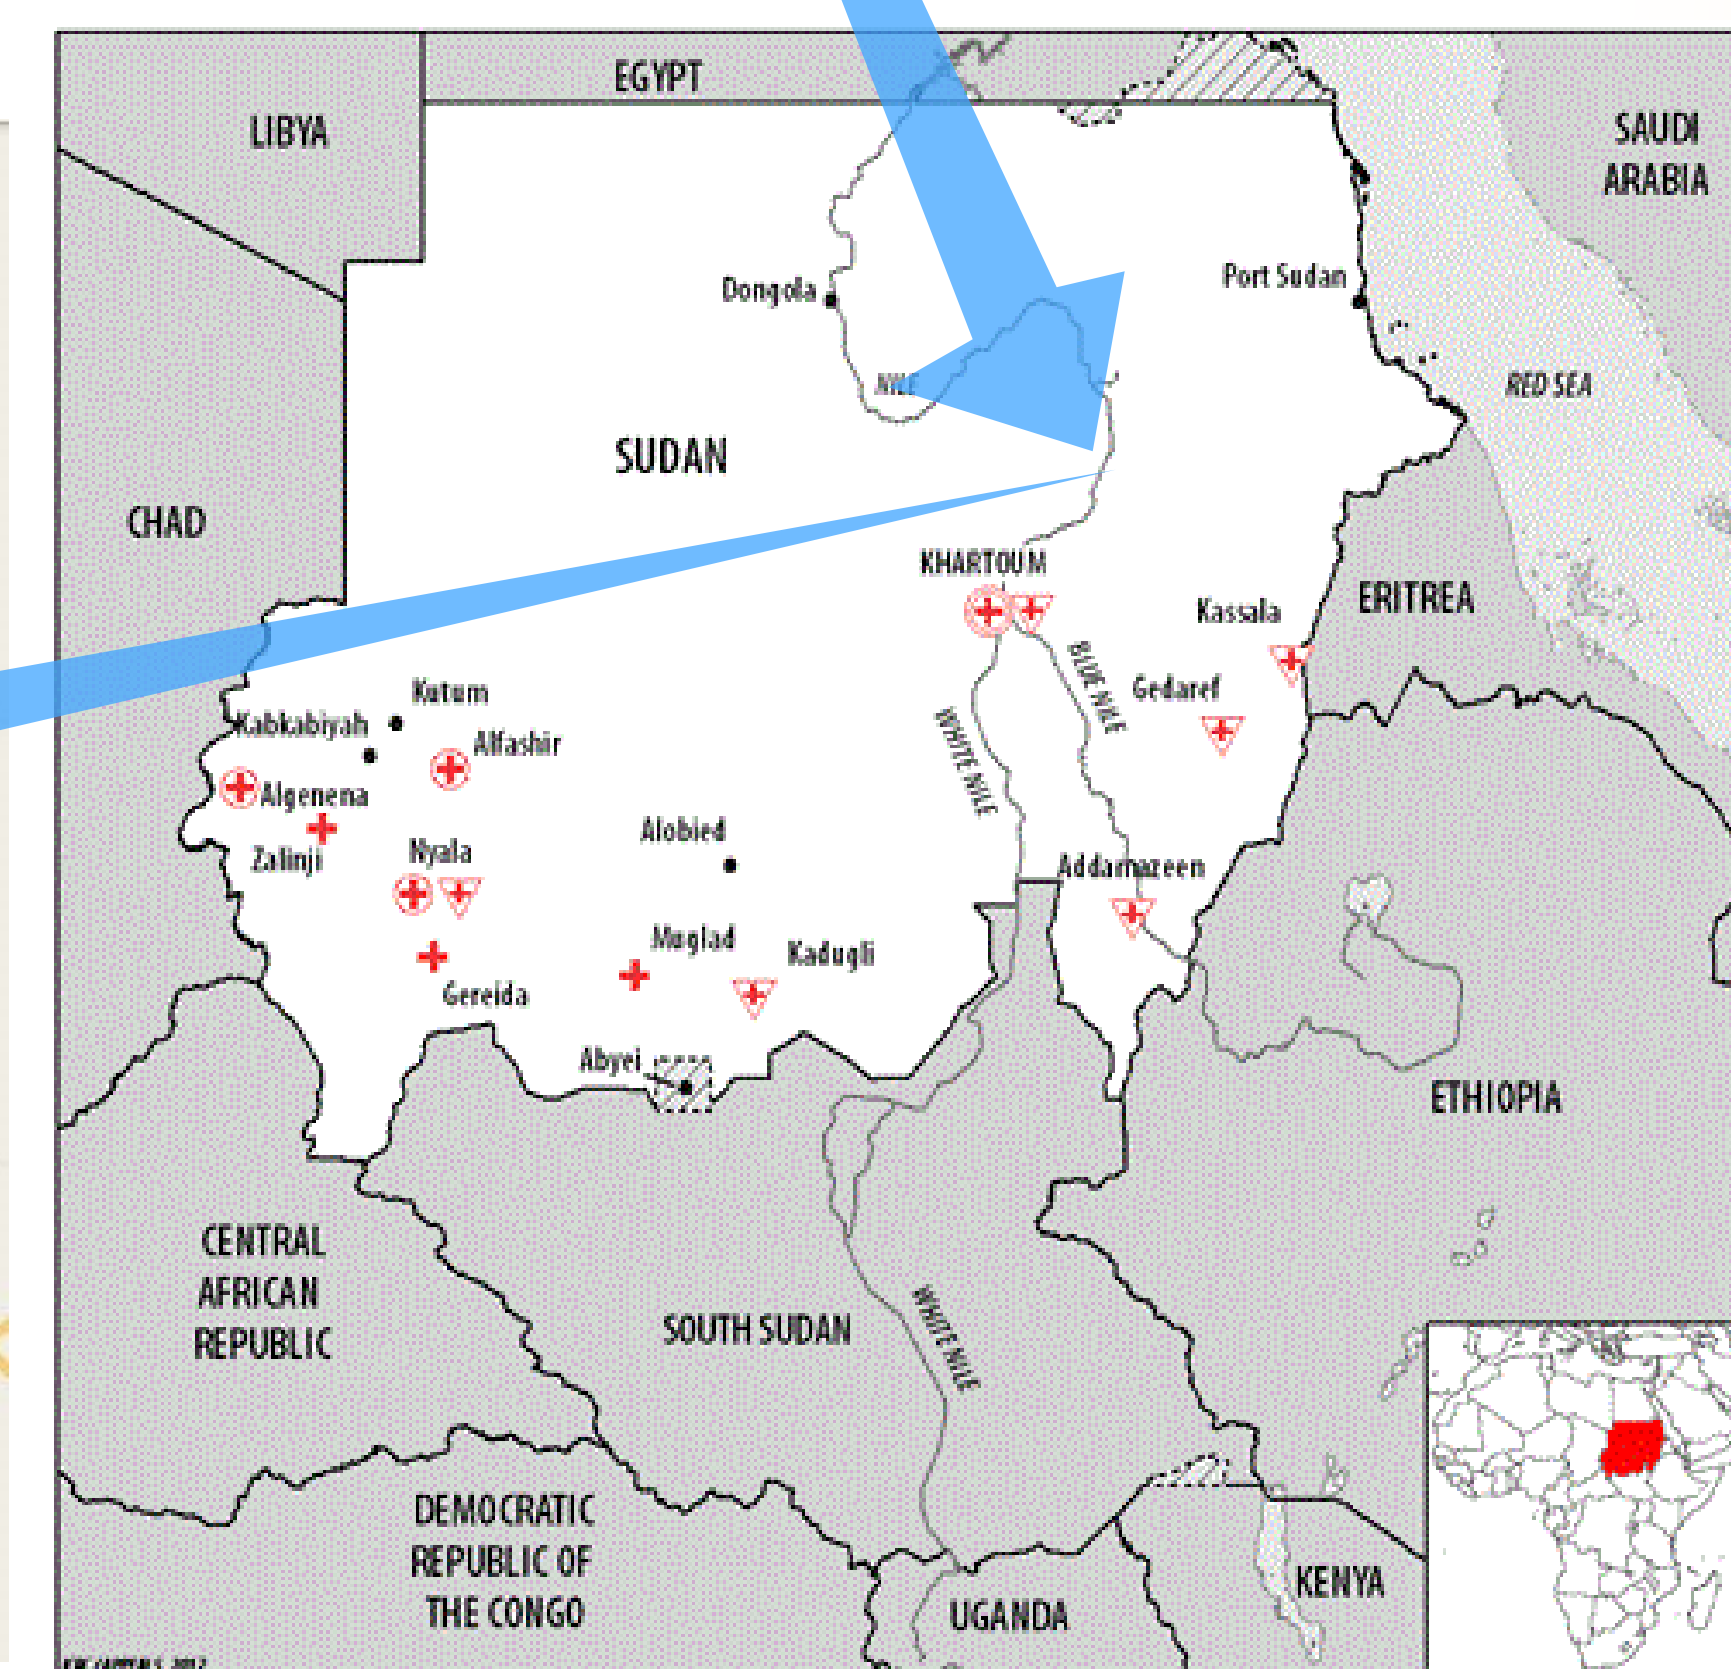

CENTER FOR SUDANESE CULTURE AND FOLKLORE

OM DORMAN

KHARTUM

SUDAN

# LOCATION

SUDAN UNIVERSITY OF SCIENCE AND TECHNOLOGY

CENTER FOR SUDANESE CULTURE AND FOLKLORE

BY:

د. هالة تاج المبرك إدريس  
SUPERVISOR :  
DR. HALLA TAG