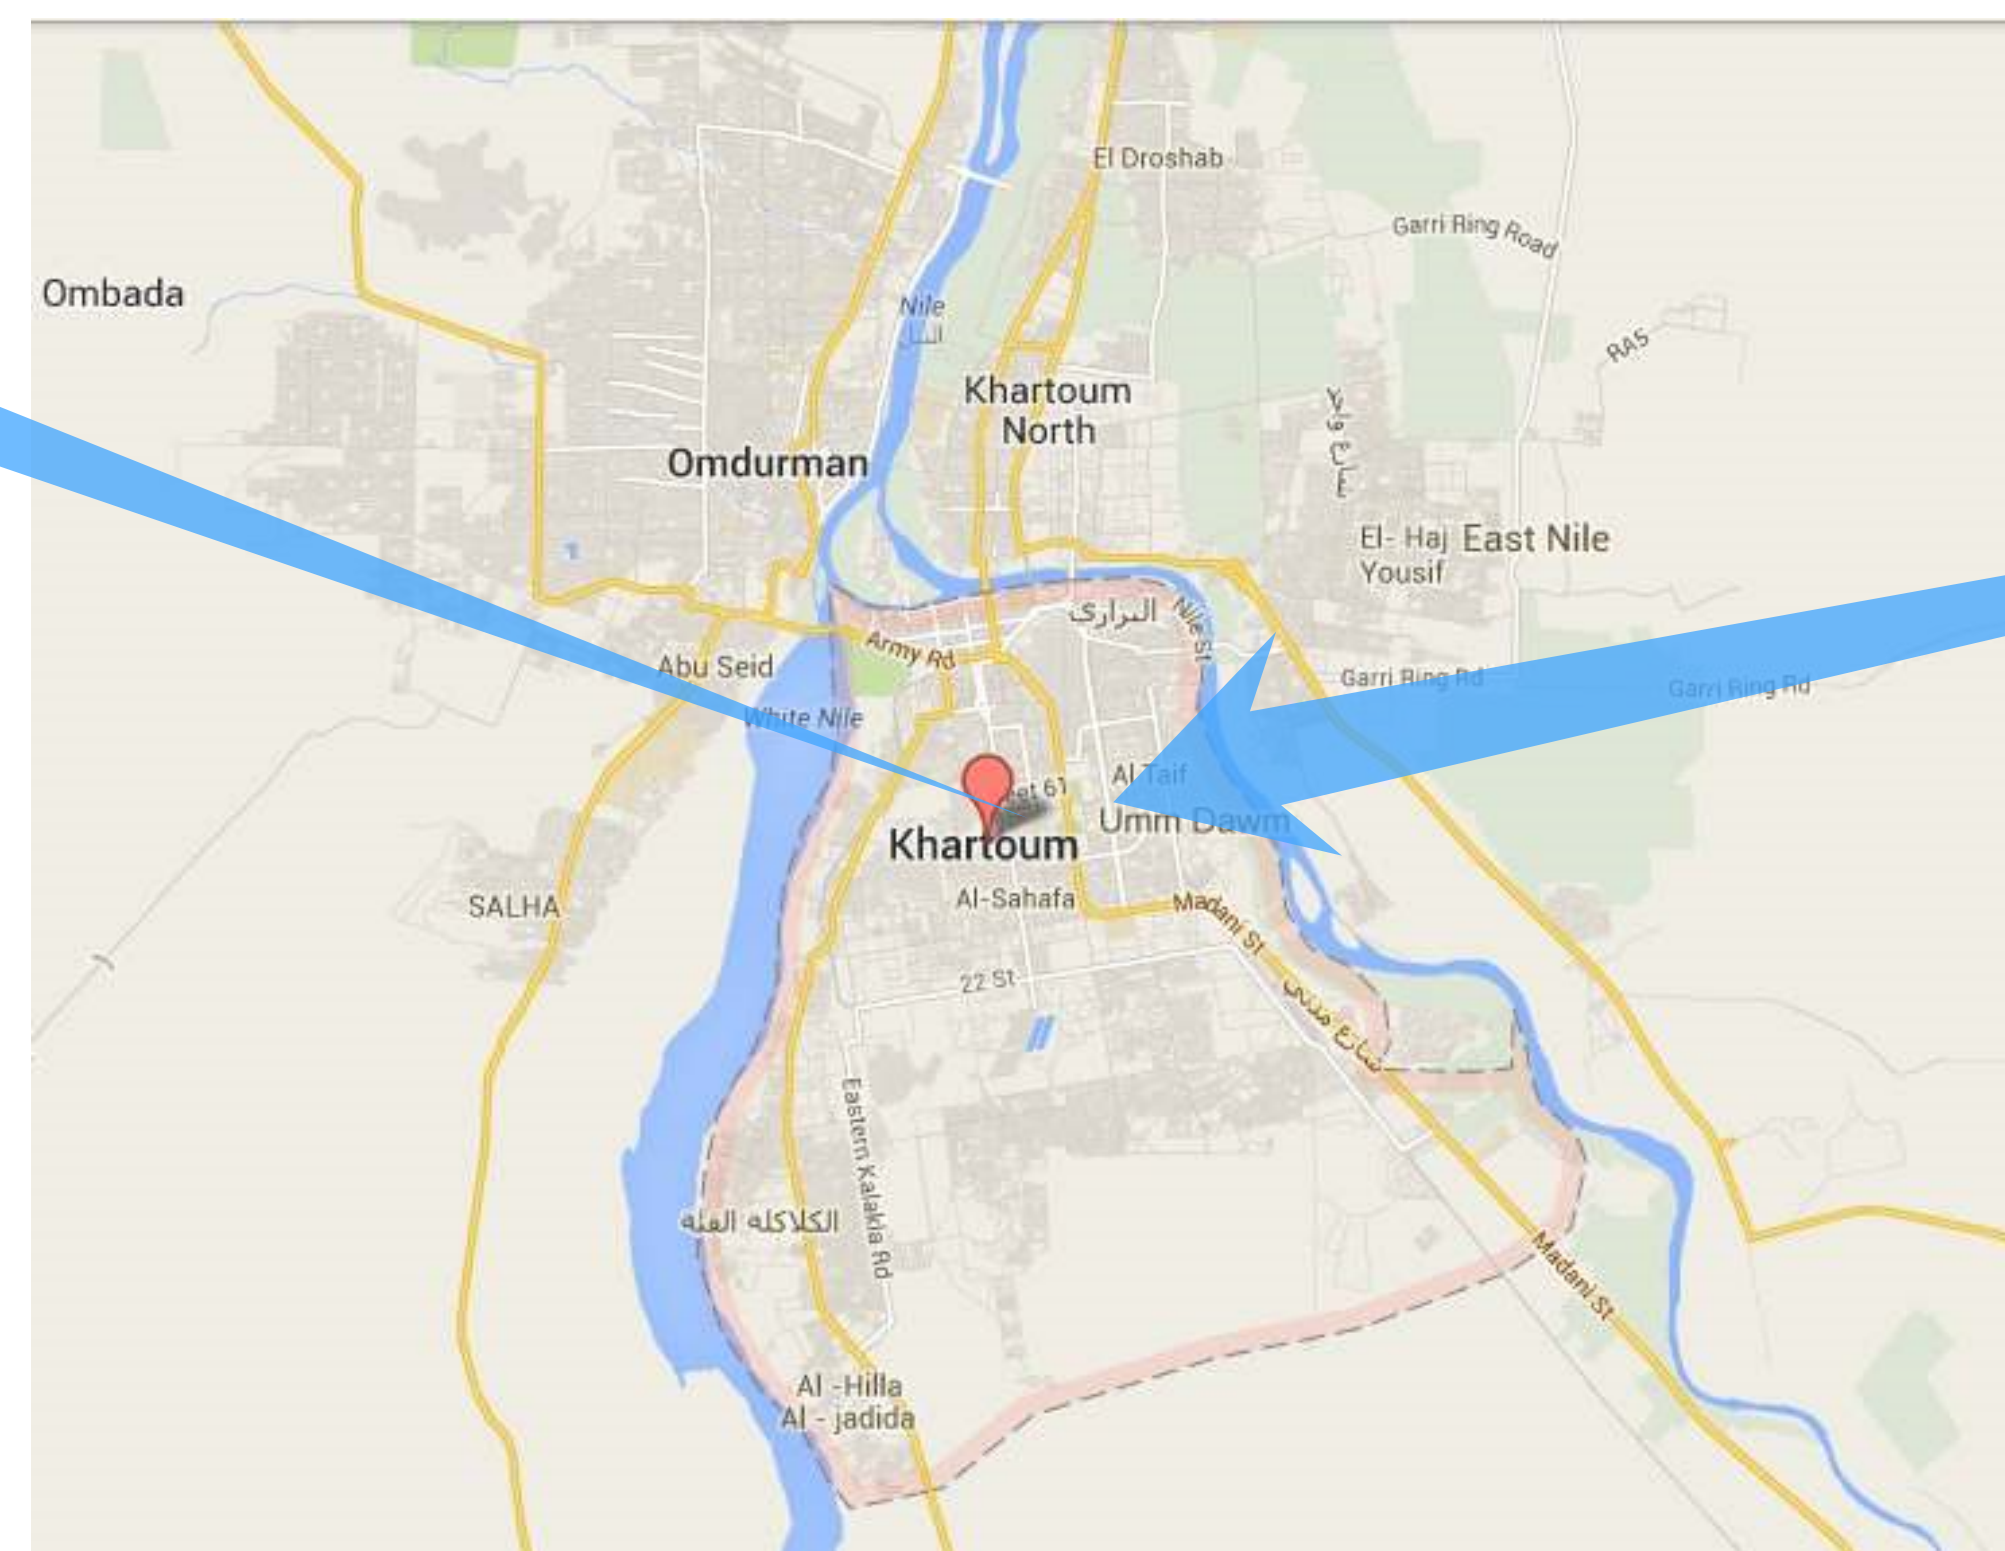

CENTER FOR SUDANESE CULTURE AND FOLKLORE

OM DORMAN

KHARTUM

SUDAN

# LOCATION

SUDAN UNIVERSITY OF SCIENCE AND TECHNOLOGY

CENTER FOR SUDANESE CULTURE AND FOLKLORE

BY:

د. هالة تاج المبرك إدريس  
SUPERVISOR :  
DR. HALLA TAG