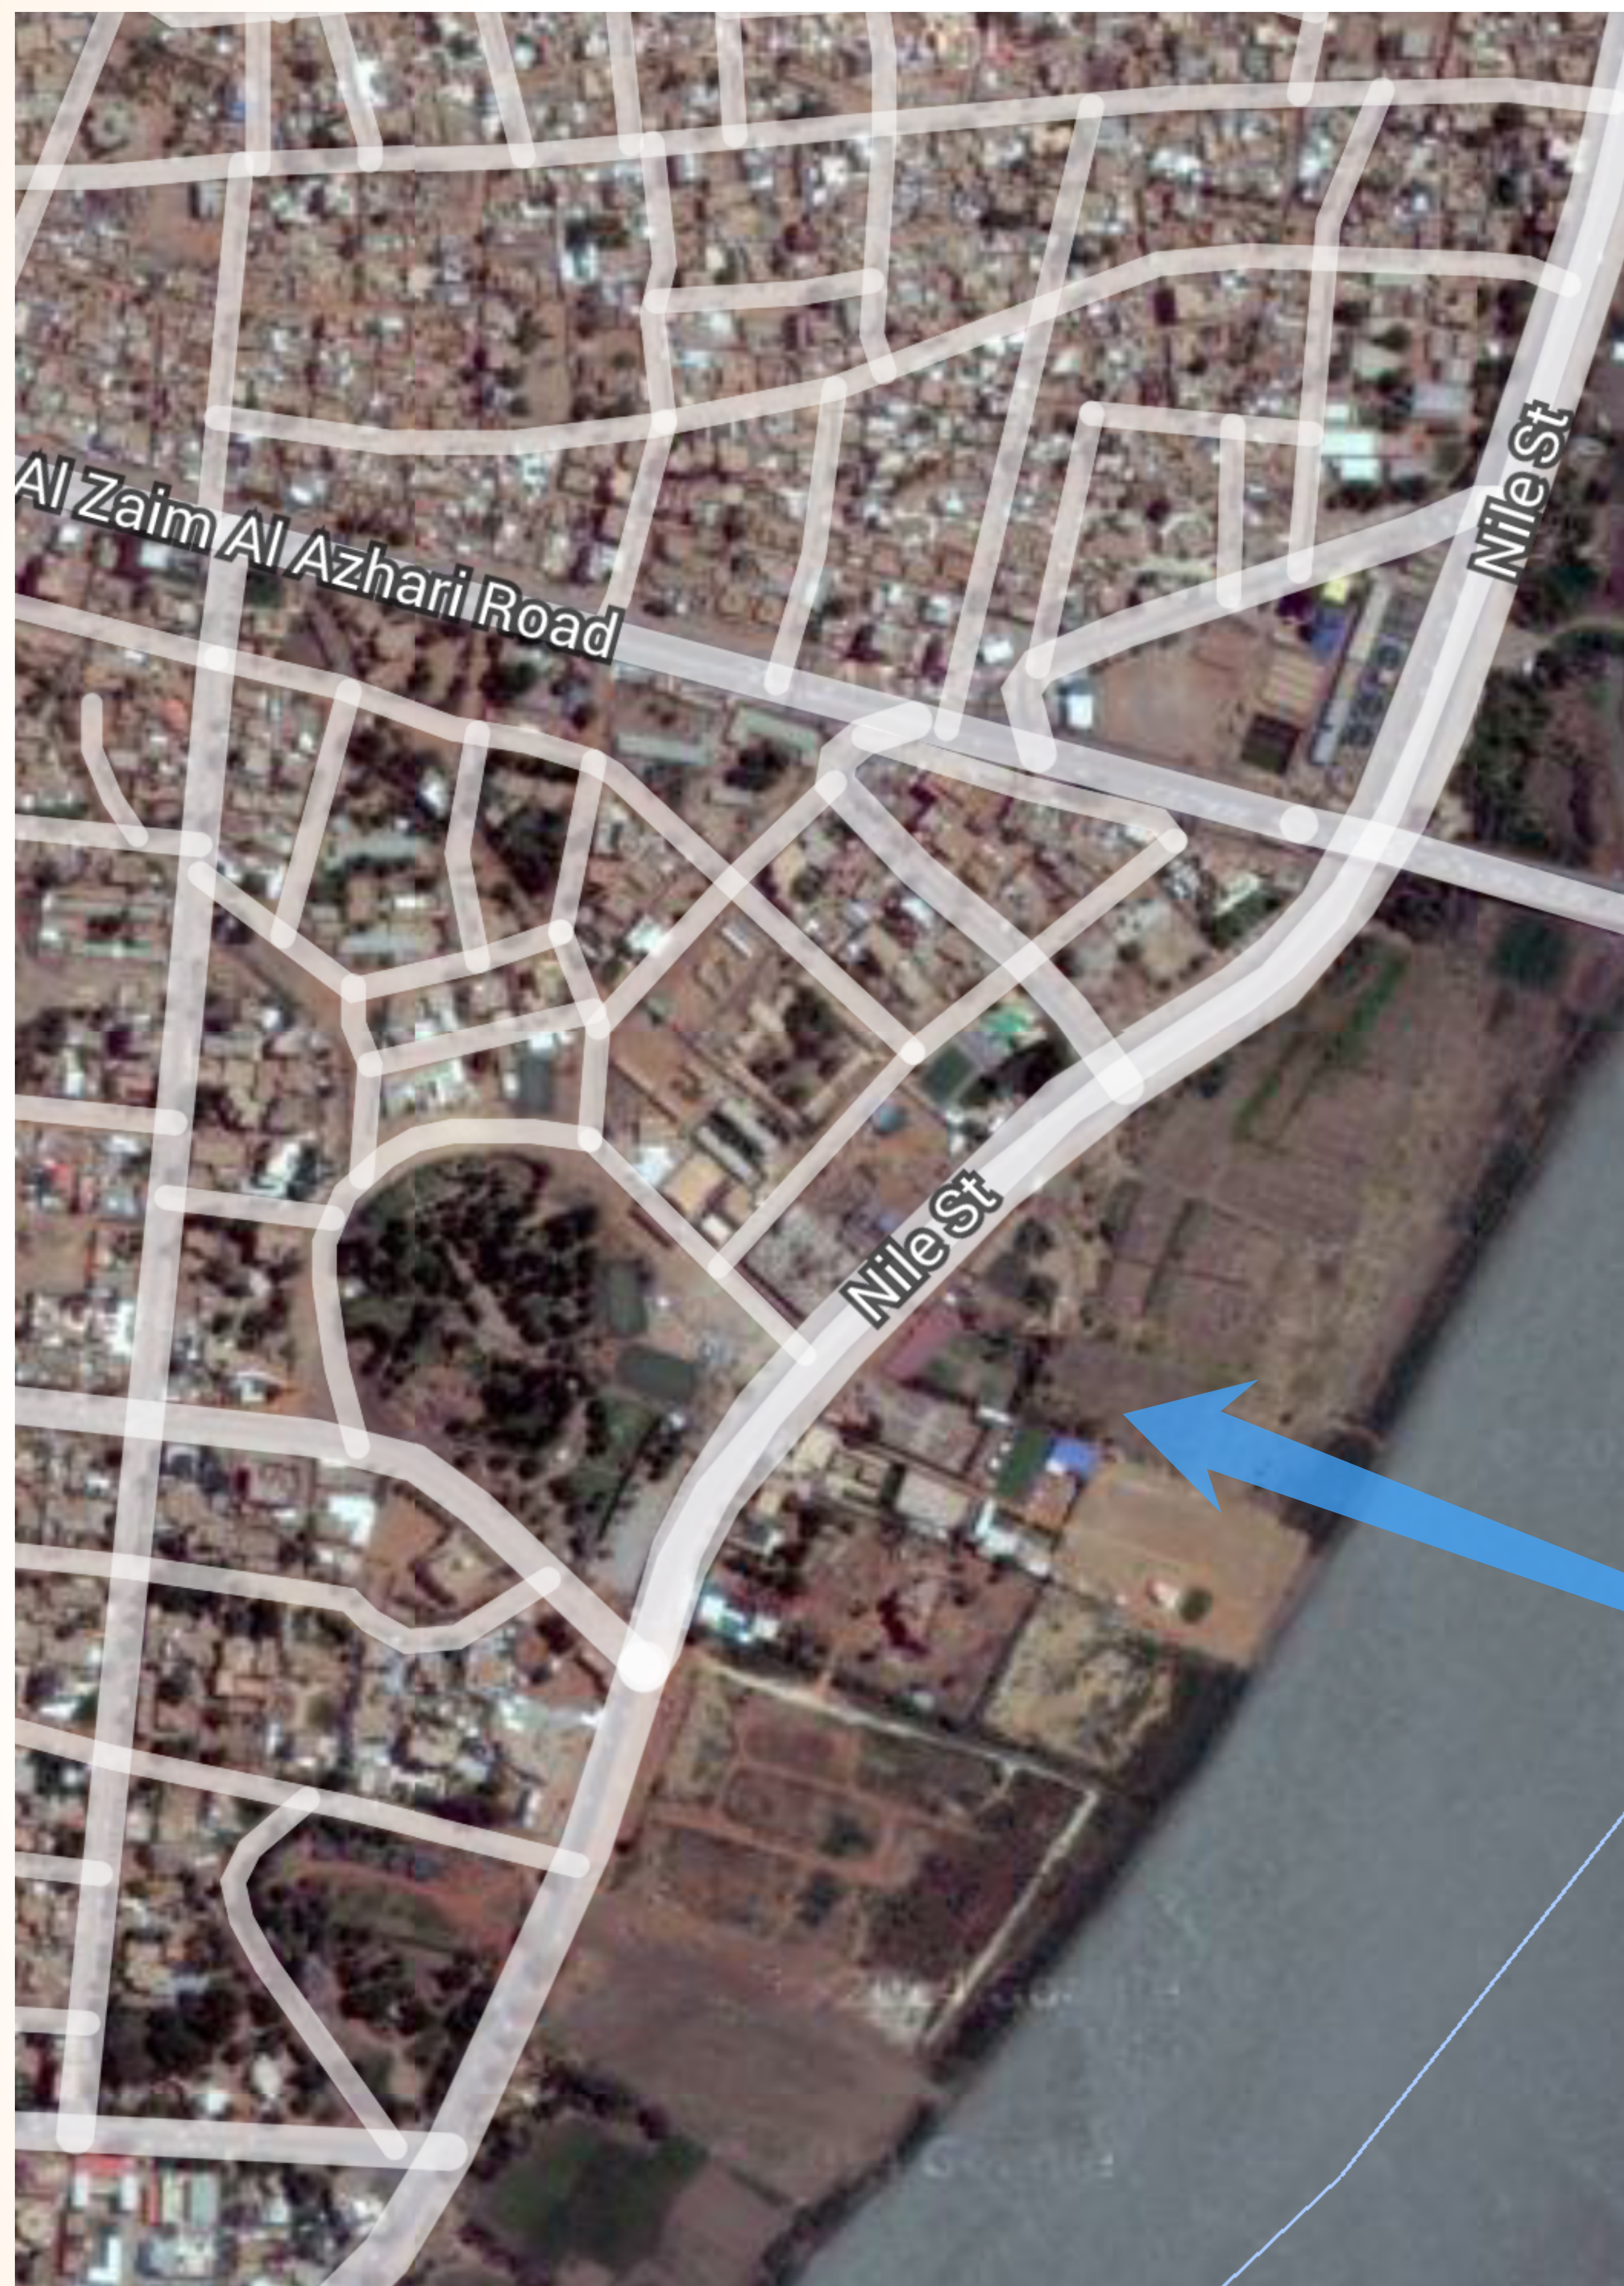

CENTER FOR SUDANESE CULTURE AND FOLKLORE

OM DORMAN

KHARTUM

SUDAN

# LOCATION

SUDAN UNIVERSITY OF SCIENCE AND TECHNOLOGY

CENTER FOR SUDANESE CULTURE AND FOLKLORE

BY:

د. هالة تاج المبرك إدريس  
SUPERVISOR :  
DR. HALLA TAG