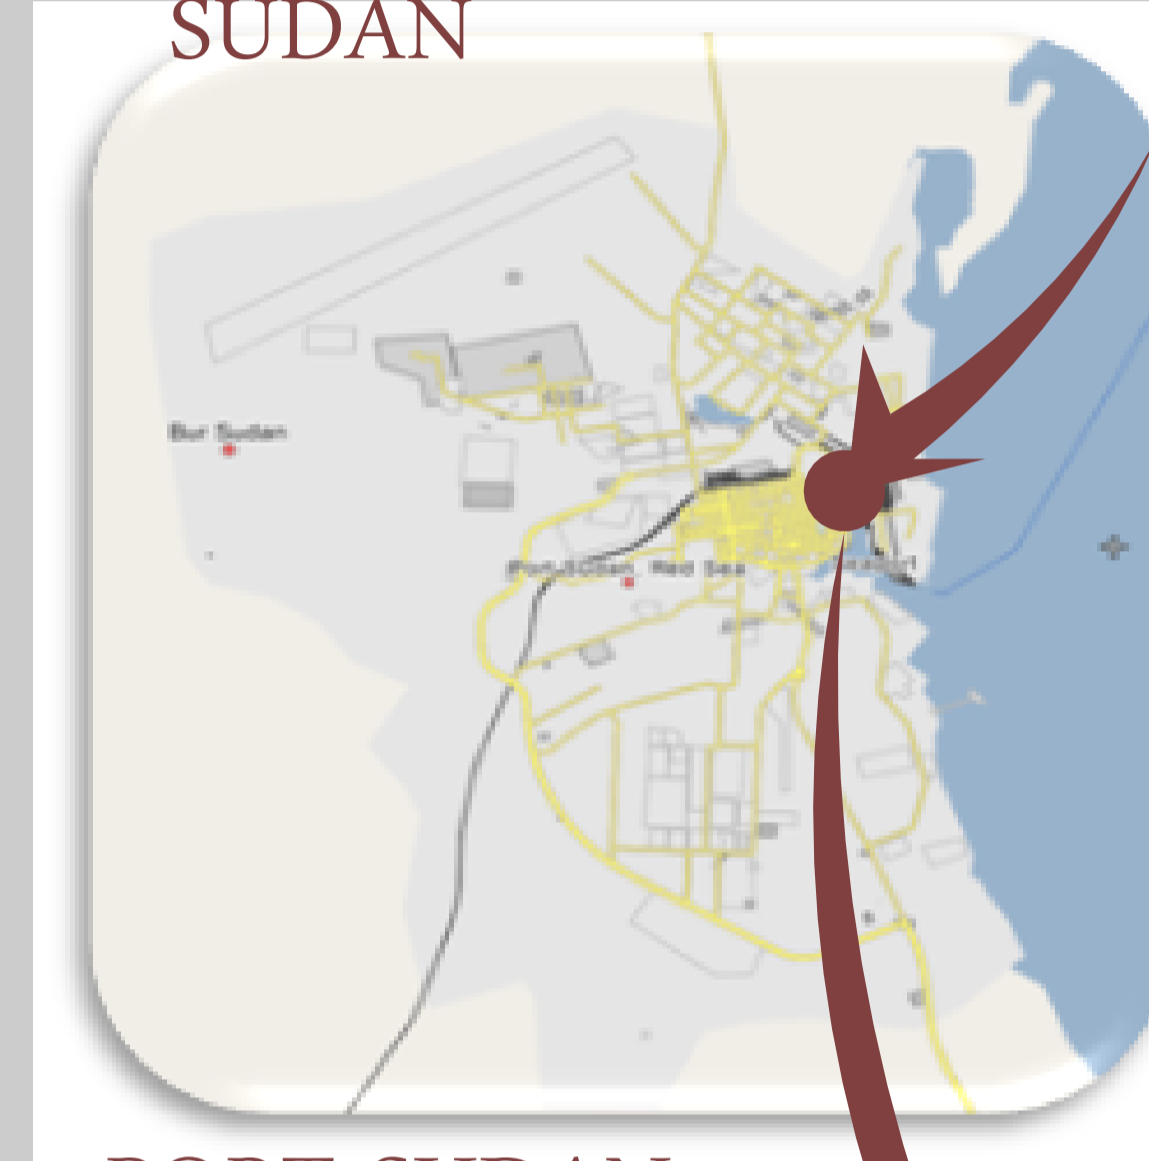

GROUND F.PLAN
SCALE 1:200

LOCATION

SUDAN

PORT SUDAN

SITE

±0.000

ALL DIMENTION IN
METER

SUDAN UNIVERSITY OF SCIENCE
& TECHNOLOGY
COLLAGE OF ARCHITECTURE

WATER RESORT PARK
PORTSUDAN

LINA MOHAMMED MOHAMMED

AHMED

DR.MAHASIN ABU ALRISH
PLANS

SCALE 1:200

WATER RESORT PARK