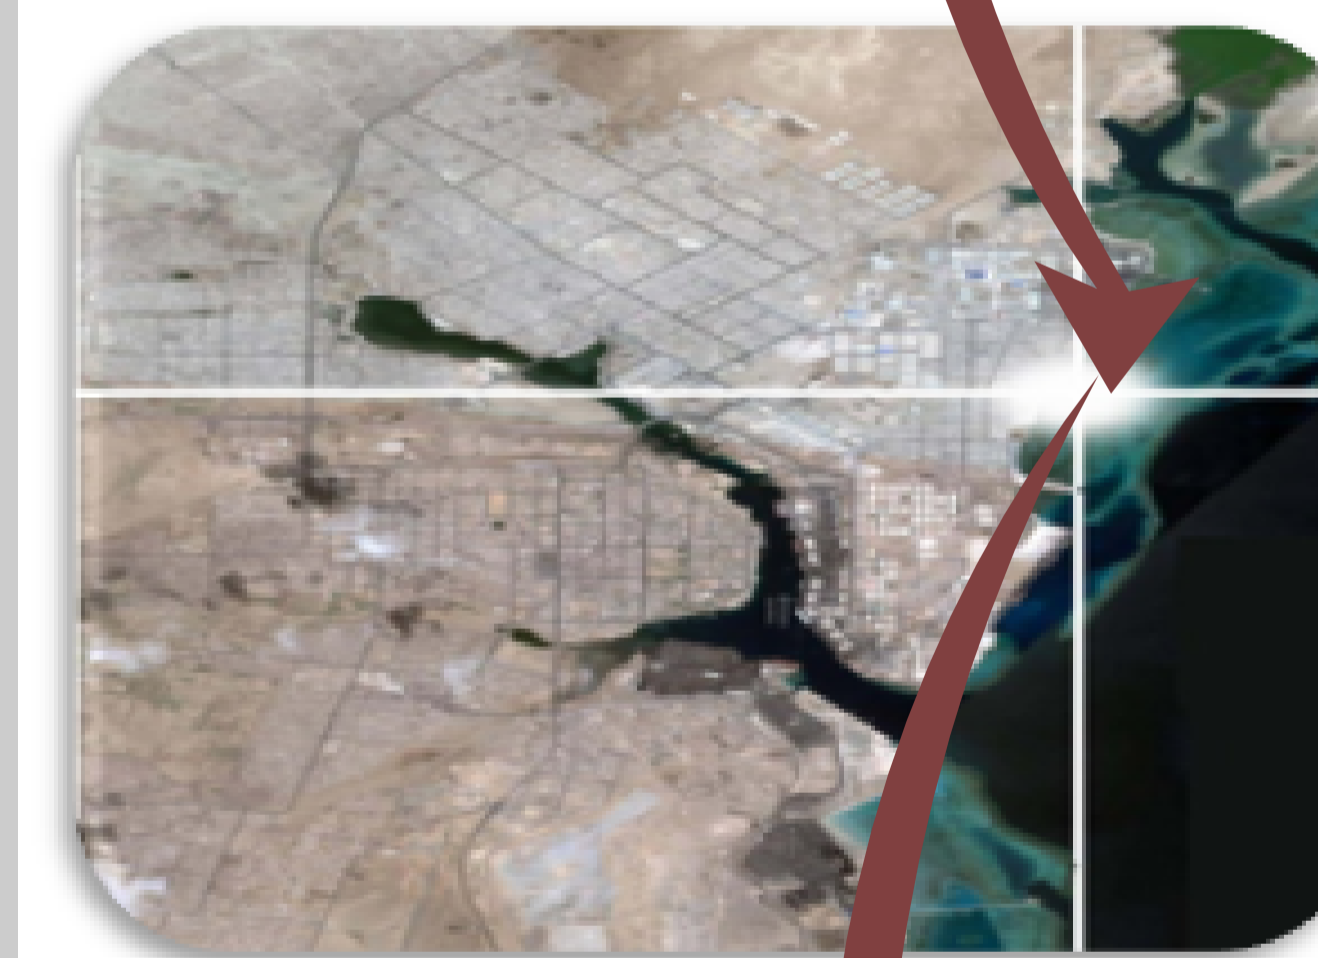

GROUND F.PLAN
SCALE 1:200

LOCATION

SUDAN

PORT SUDAN

SITE

±0.000

ALL DIMENTION IN
METER

SUDAN UNIVERSITY OF SCIENCE
& TECHNOLOGY
COLLAGE OF ARCHITECTURE

WATER RESORT PARK
PORTSUDAN

LINA MOHAMMED MOHAMMED

AHMED

DR.MAHASIN ABU ALRISH
PLANS

SCALE 1:200

WATER RESORT PARK