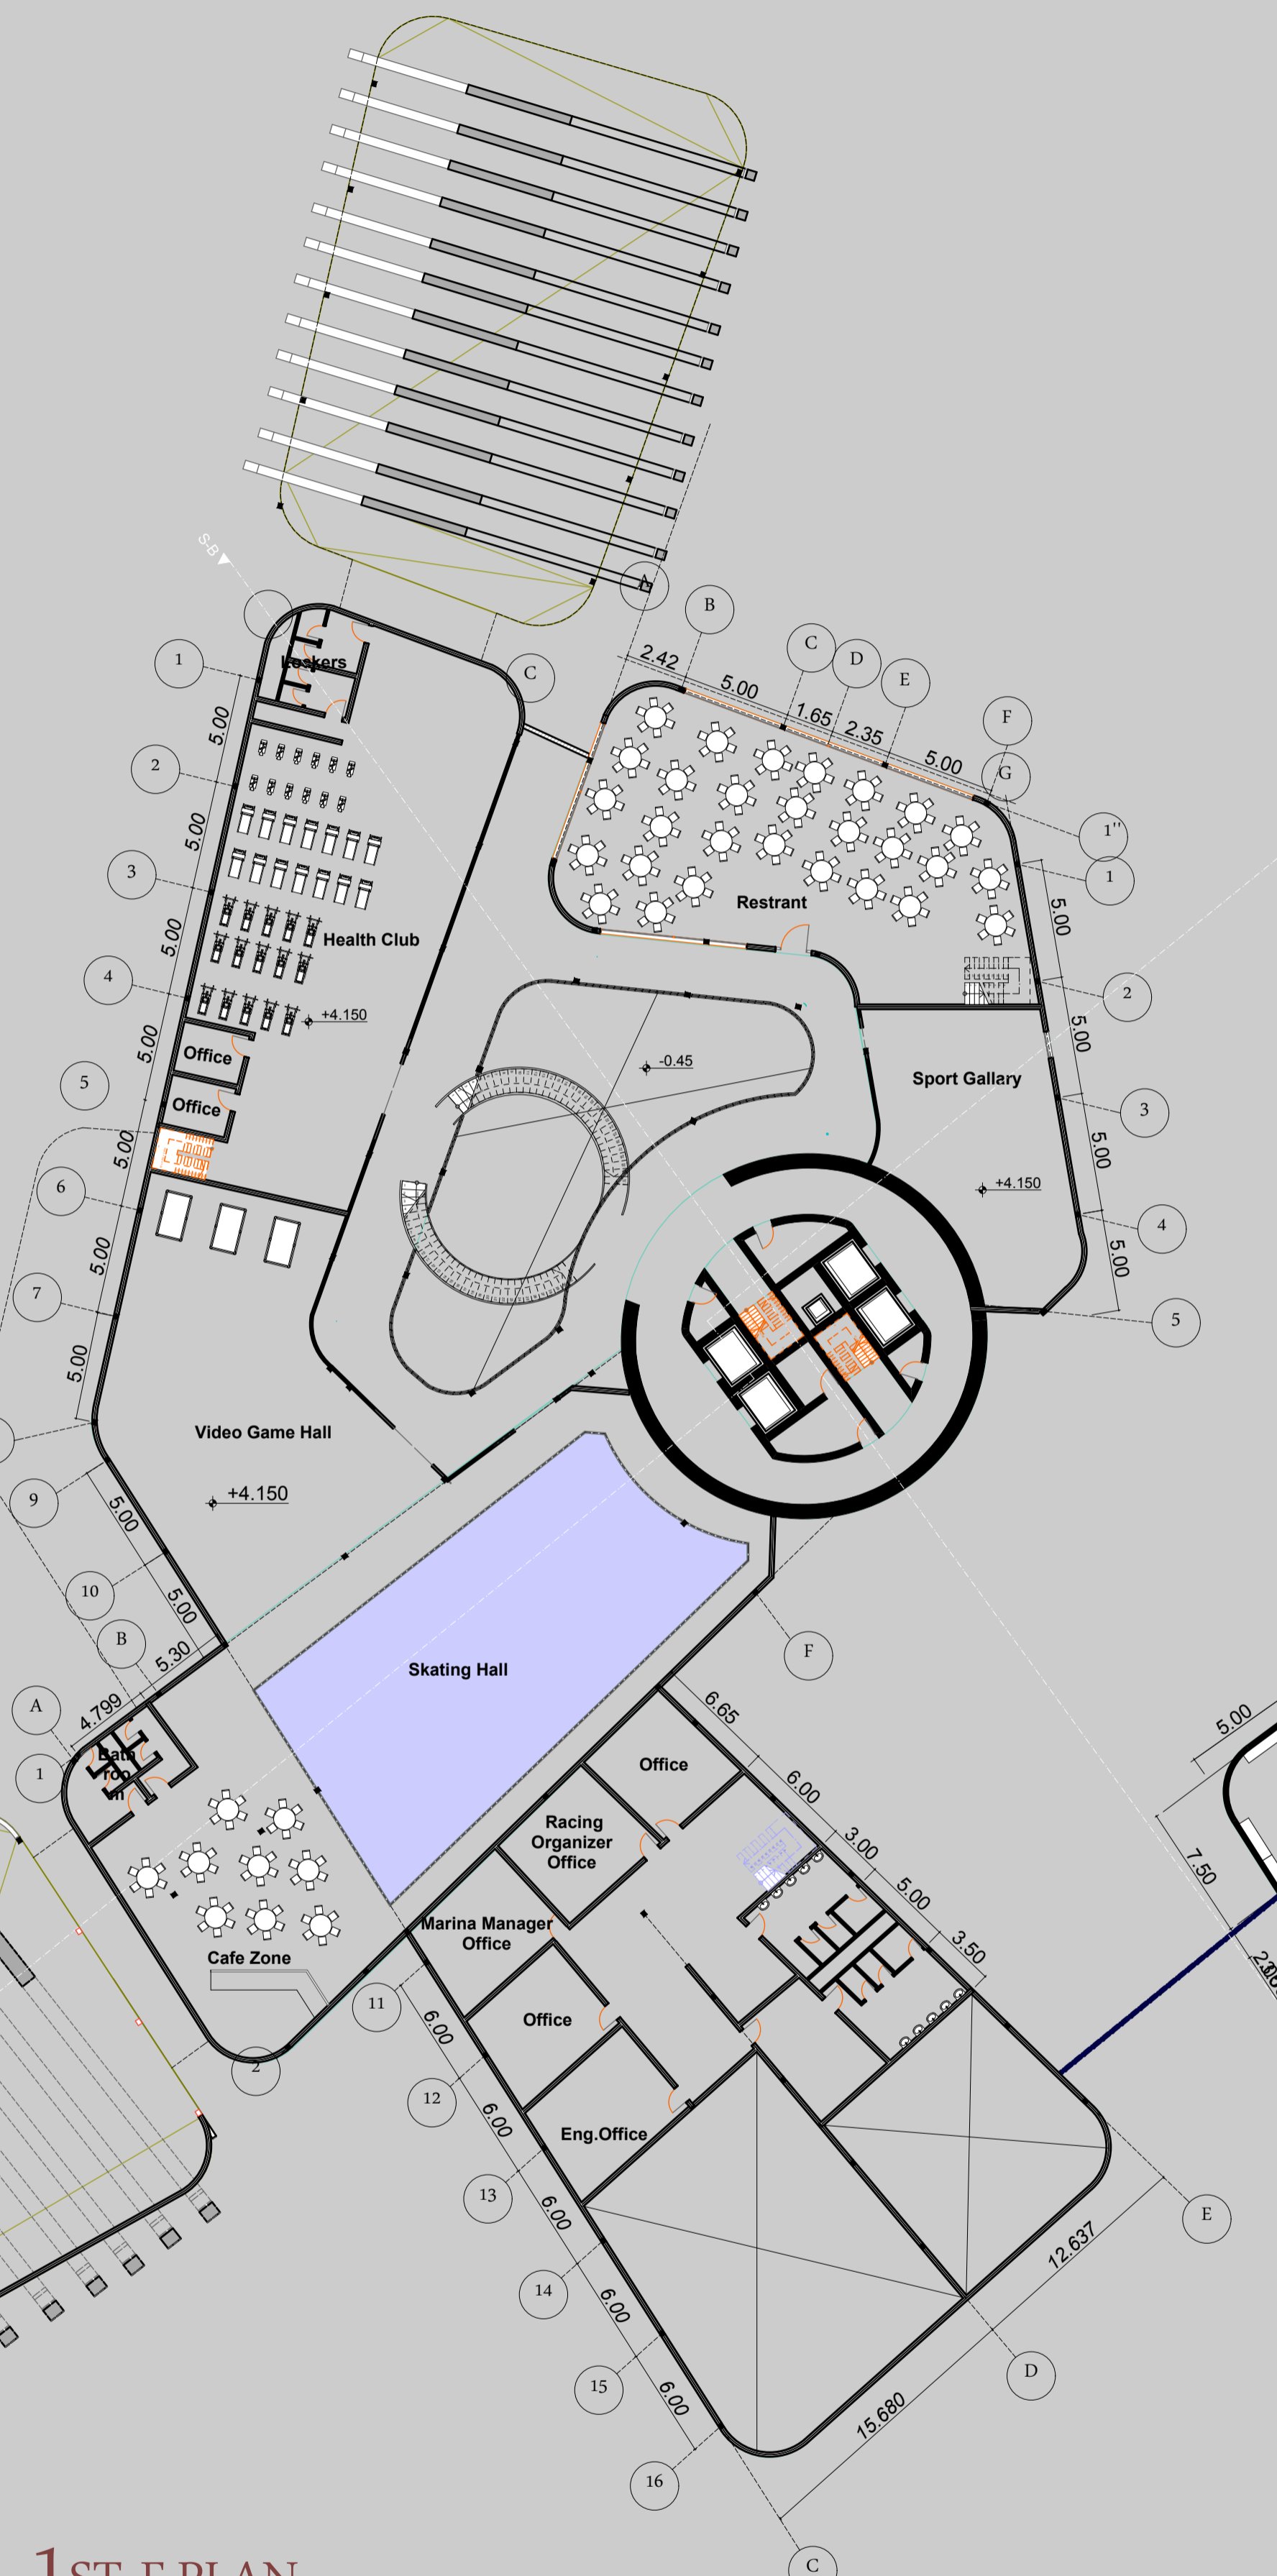

ALL DIMENTION IN
METER

SUDAN UNIVERSITY OF SIENCE
&TECHNOLOGY
COLLAGE OF ARCHITECTURE

WATER RESORT PARK
PORTSUDAN

LINA MOHAMMED MOHAMMED

AHMED
DR.MAHASIN ABU ALRISH
PLANS

SCALE 1:200

2ND F.PLAN
SCALE 1:200

1ST F.PLAN
SCALE 1:200

BASEMENT F. PLAN
SCALE 1:200