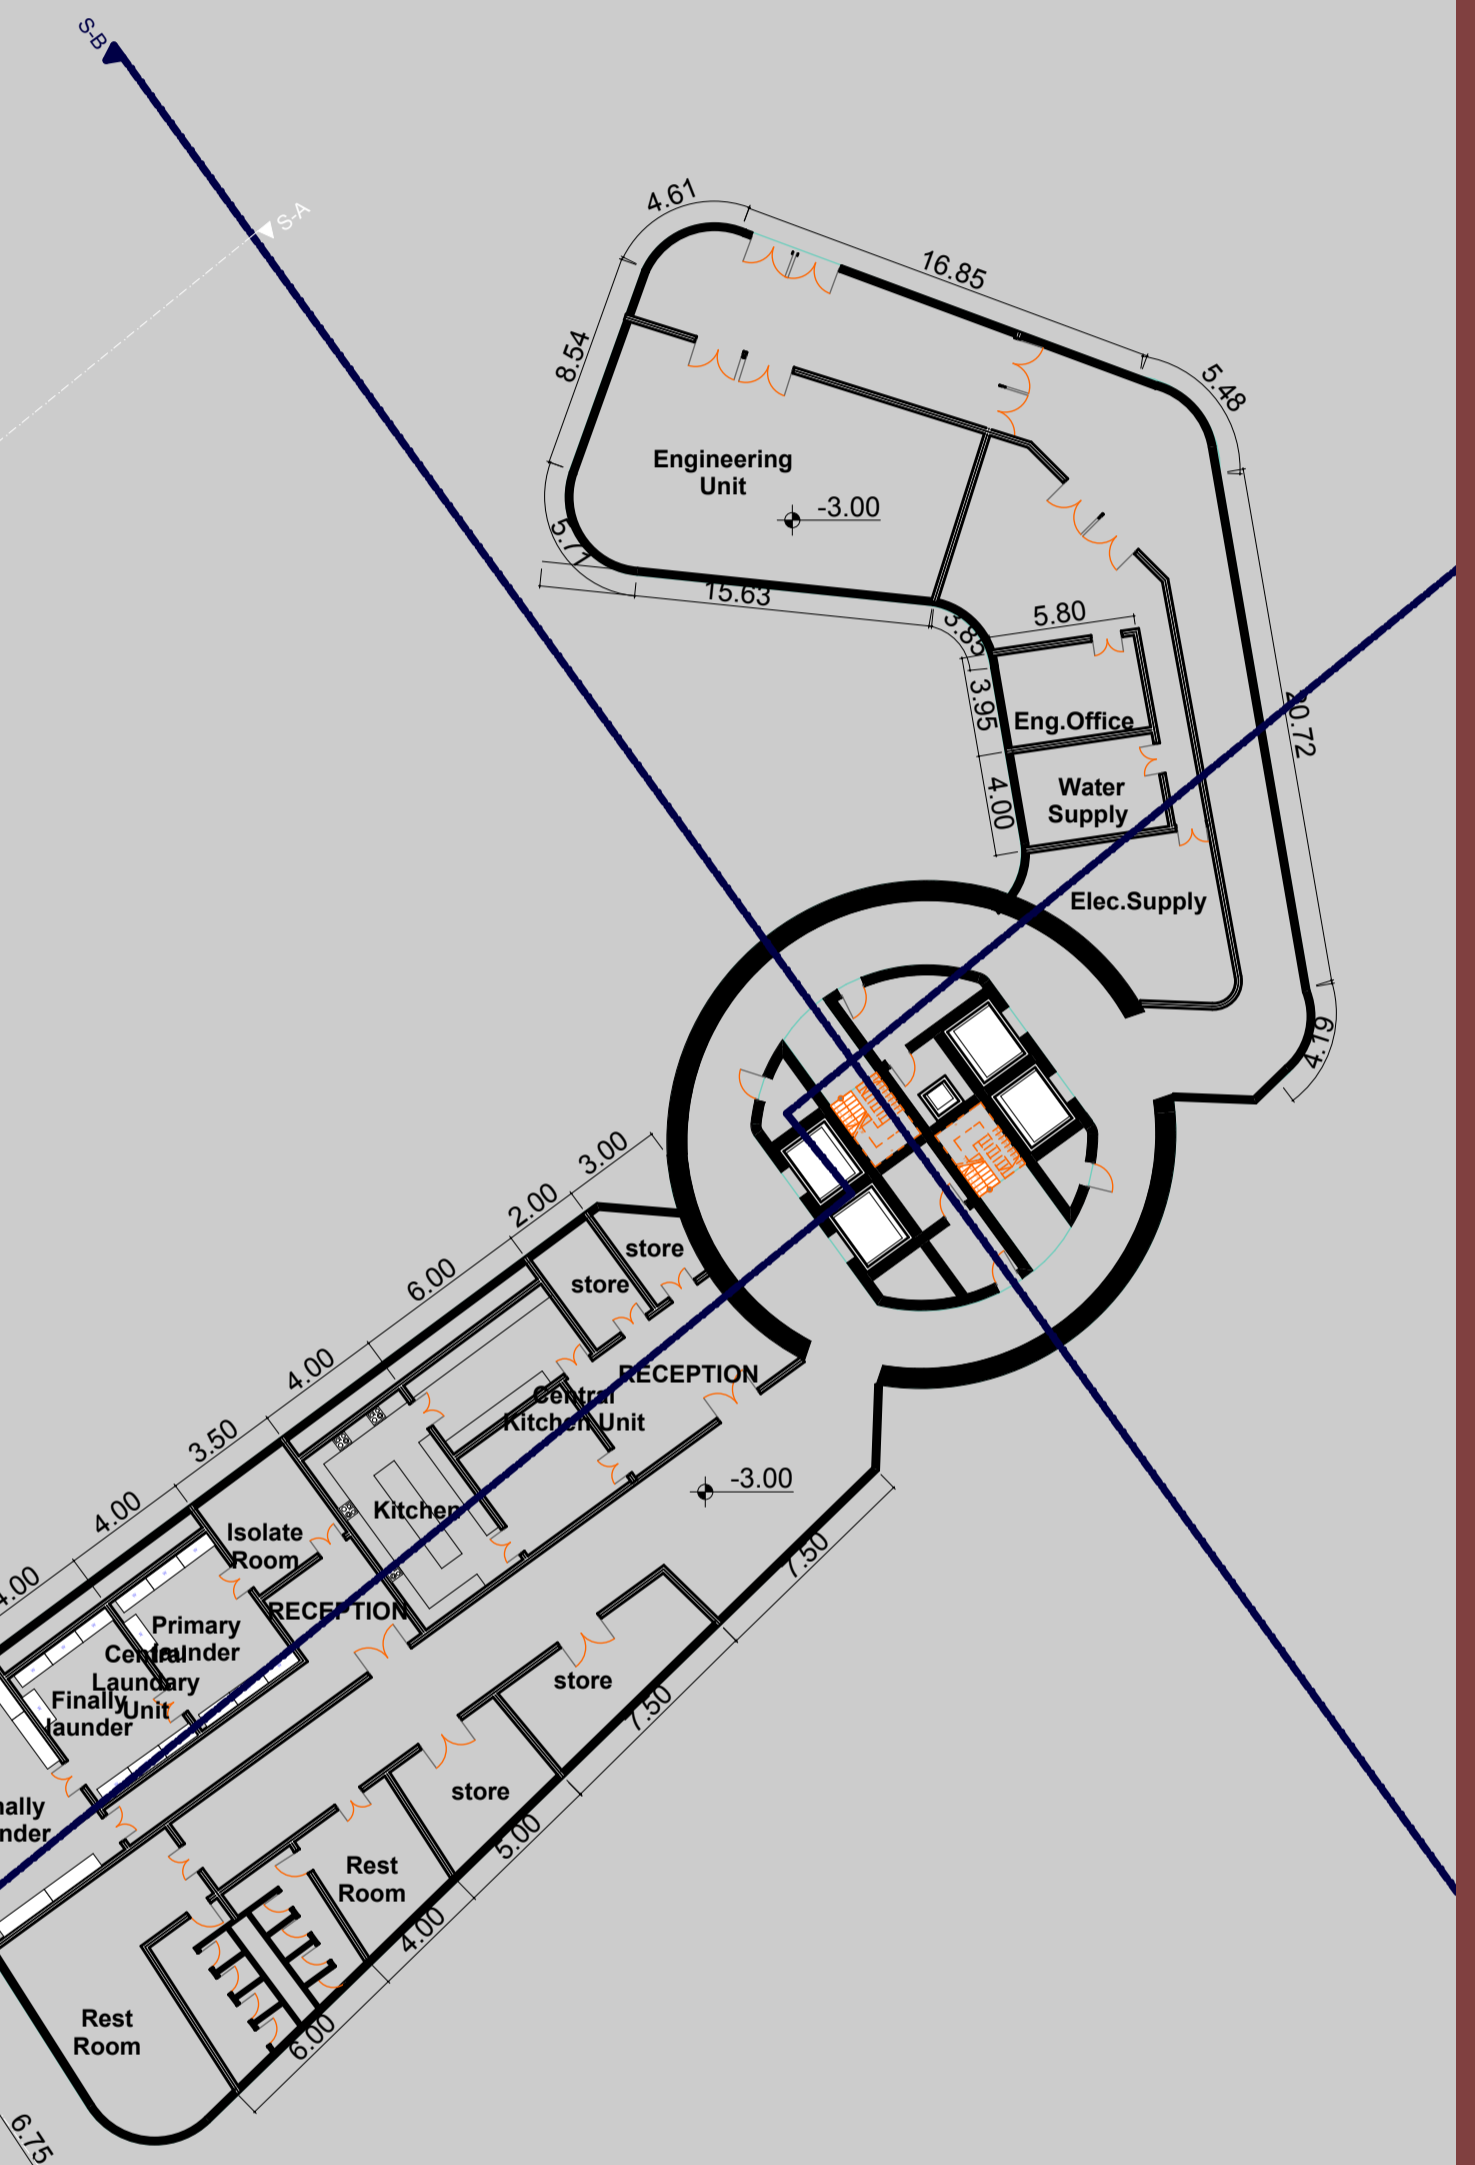

ALL DIMENTION IN
METER

SUDAN UNIVERSITY OF SIENCE
&TECHNOLOGY
COLLAGE OF ARCHITECTURE

WATER RESORT PARK
PORTSUDAN

LINA MOHAMMED MOHAMMED

AHMED
DR.MAHASIN ABU ALRISH
PLANS

SCALE 1:200

2ND F.PLAN
SCALE 1:200

1ST F.PLAN
SCALE 1:200

BASEMENT F. PLAN
SCALE 1:200