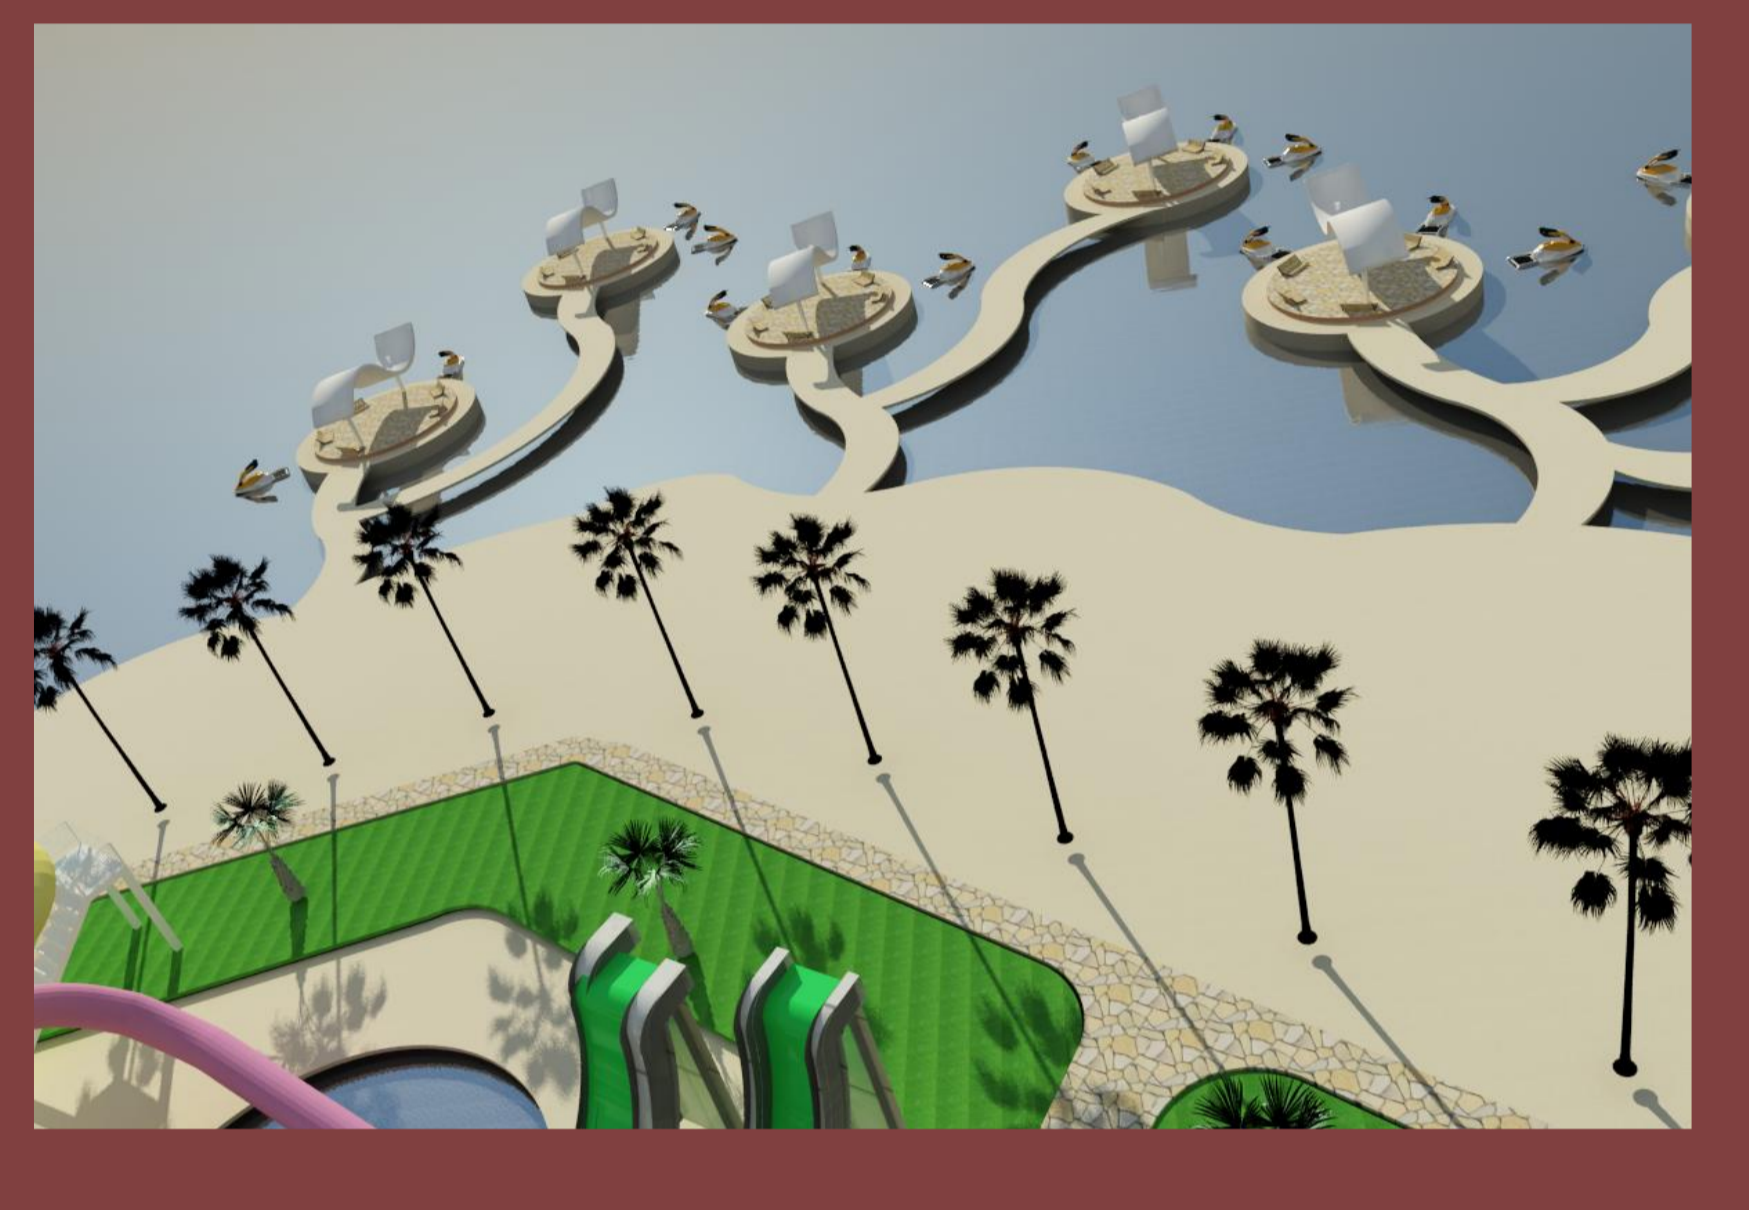

SOUTH ELEVATION
SCALE 1:300

NORTH ELEVATION
SCALE 1:300

ALL DIMENTION IN
METER

SUDAN UNIVERSITY OF SIENCE
& TECHNOLOGY
COLLAGE OF ARCHITECTURE

WATER RESORT PARK
PORTSUDAN

LINA MOHAMMED MOHAMMED

AHMED

DR.MAHASIN ABU ALRISH
ELEVATIONS & VIEW

SCALE 1:300