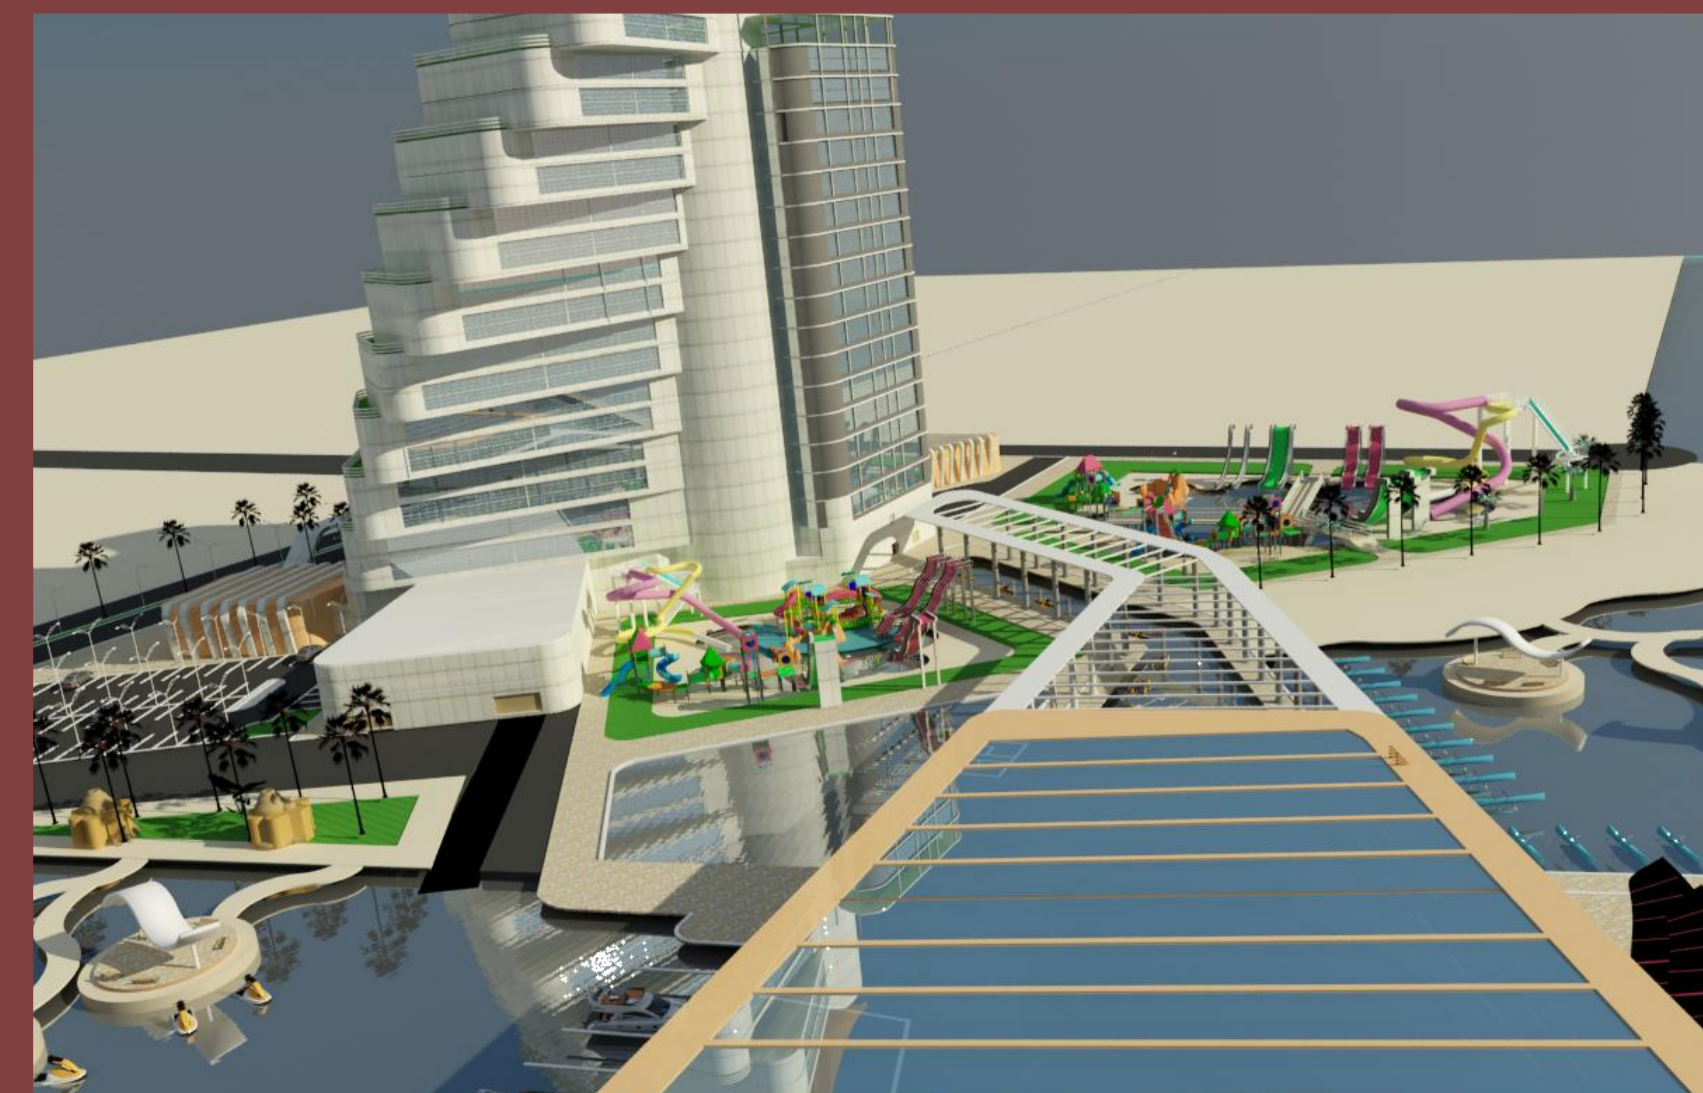

SOUTH ELEVATION
SCALE 1:300

NORTH ELEVATION
SCALE 1:300

ALL DIMENTION IN
METER

SUDAN UNIVERSITY OF SIENCE
& TECHNOLOGY
COLLAGE OF ARCHITECTURE

WATER RESORT PARK
PORTSUDAN

LINA MOHAMMED MOHAMMED

AHMED

DR.MAHASIN ABU ALRISH
ELEVATIONS & VIEW

SCALE 1:300