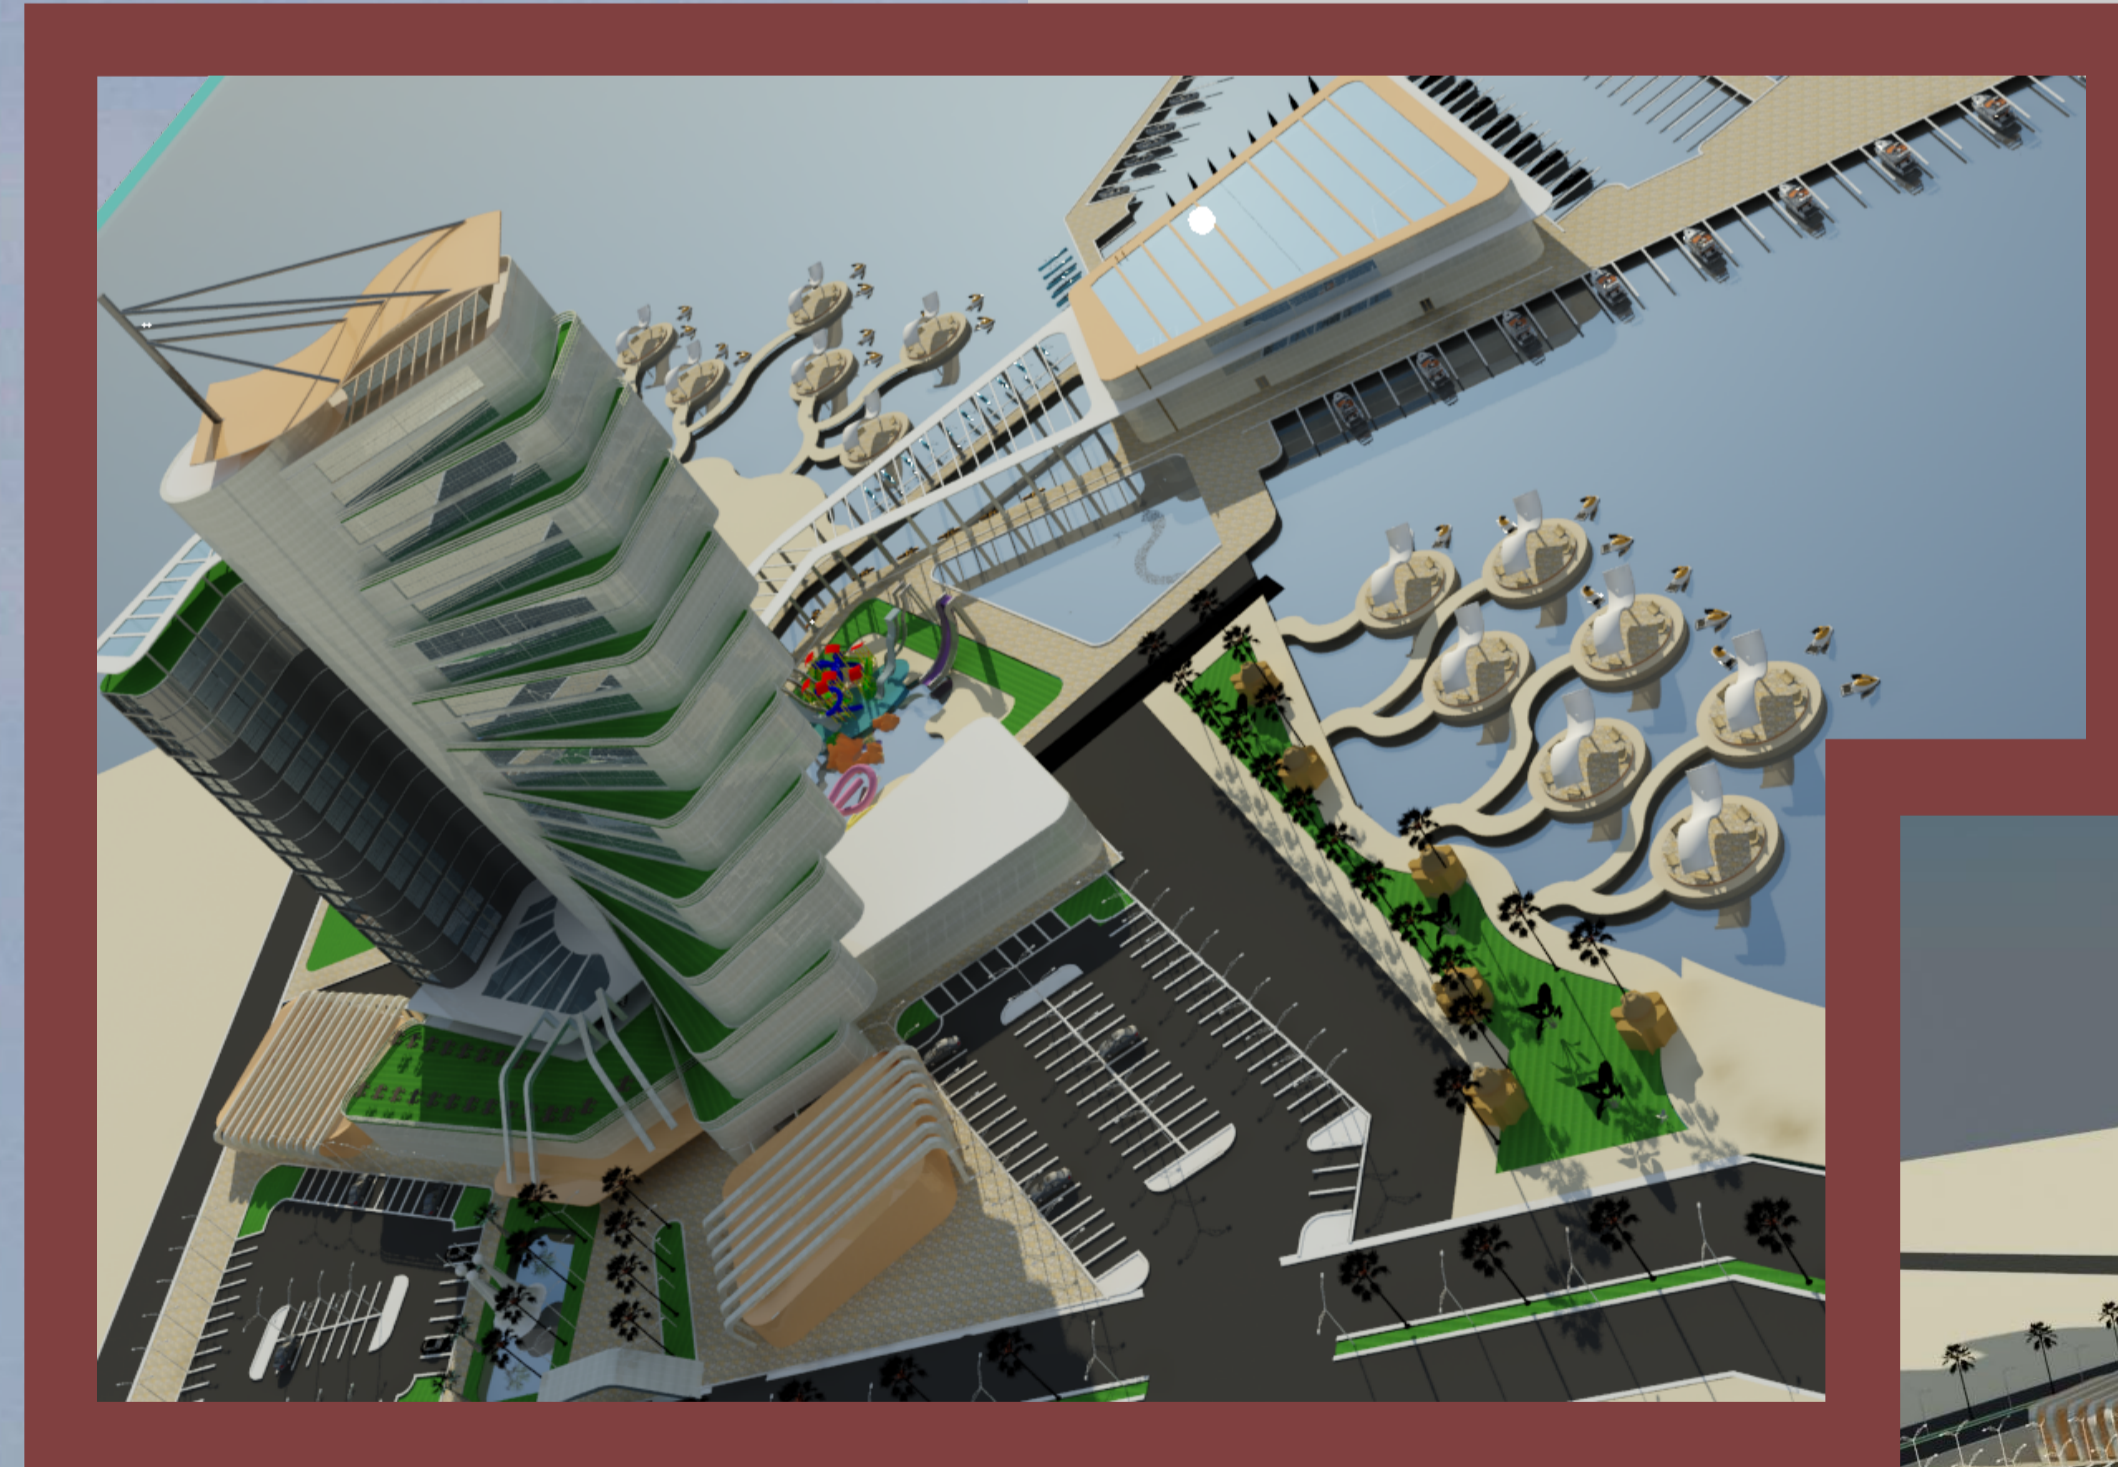

SOUTH ELEVATION
SCALE 1:300

NORTH ELEVATION
SCALE 1:300

ALL DIMENTION IN
METER

SUDAN UNIVERSITY OF SIENCE
& TECHNOLOGY
COLLAGE OF ARCHITECTURE

WATER RESORT PARK
PORTSUDAN

LINA MOHAMMED MOHAMMED

AHMED

DR.MAHASIN ABU ALRISH
ELEVATIONS & VIEW

SCALE 1:300