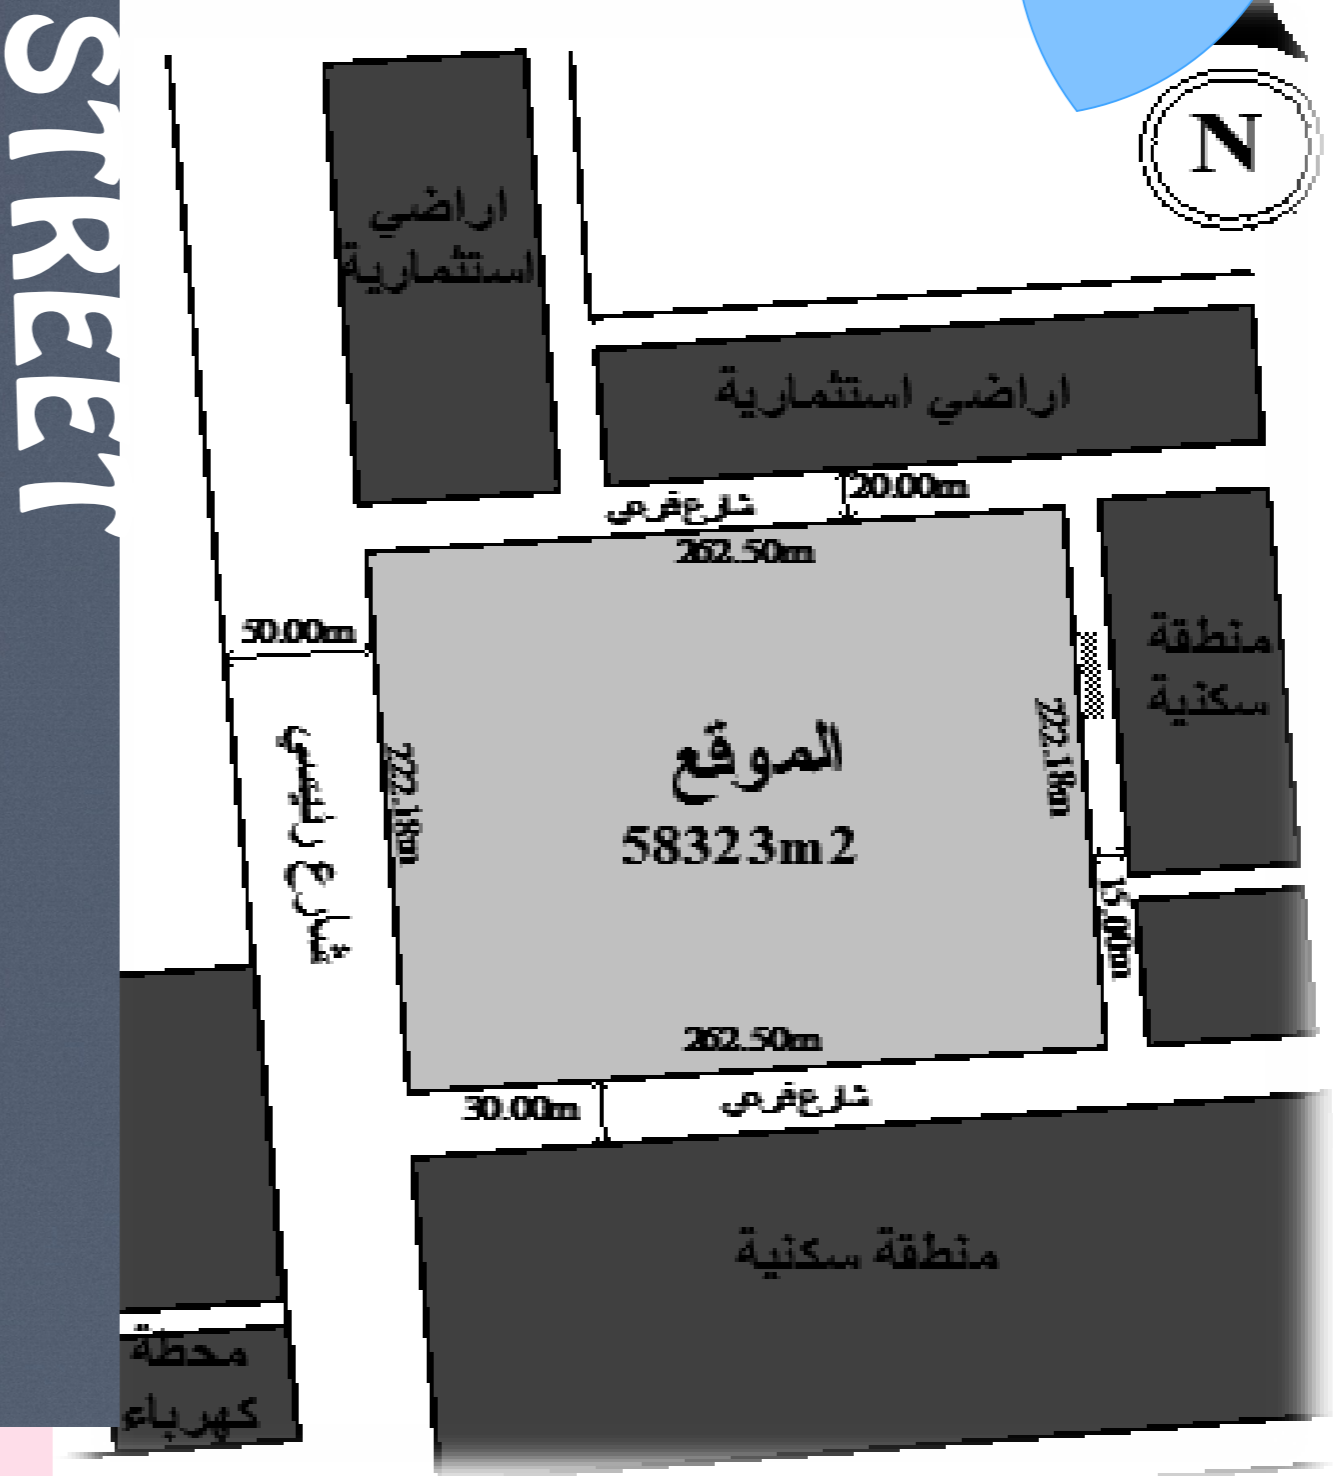

CONCEPT

N

BRANCH STREET

MAIN STREET

SITE PLAN SCALE: 1:500

BRANCH STREET

LOCATION PLAN

YARA OSMAN
NABRI