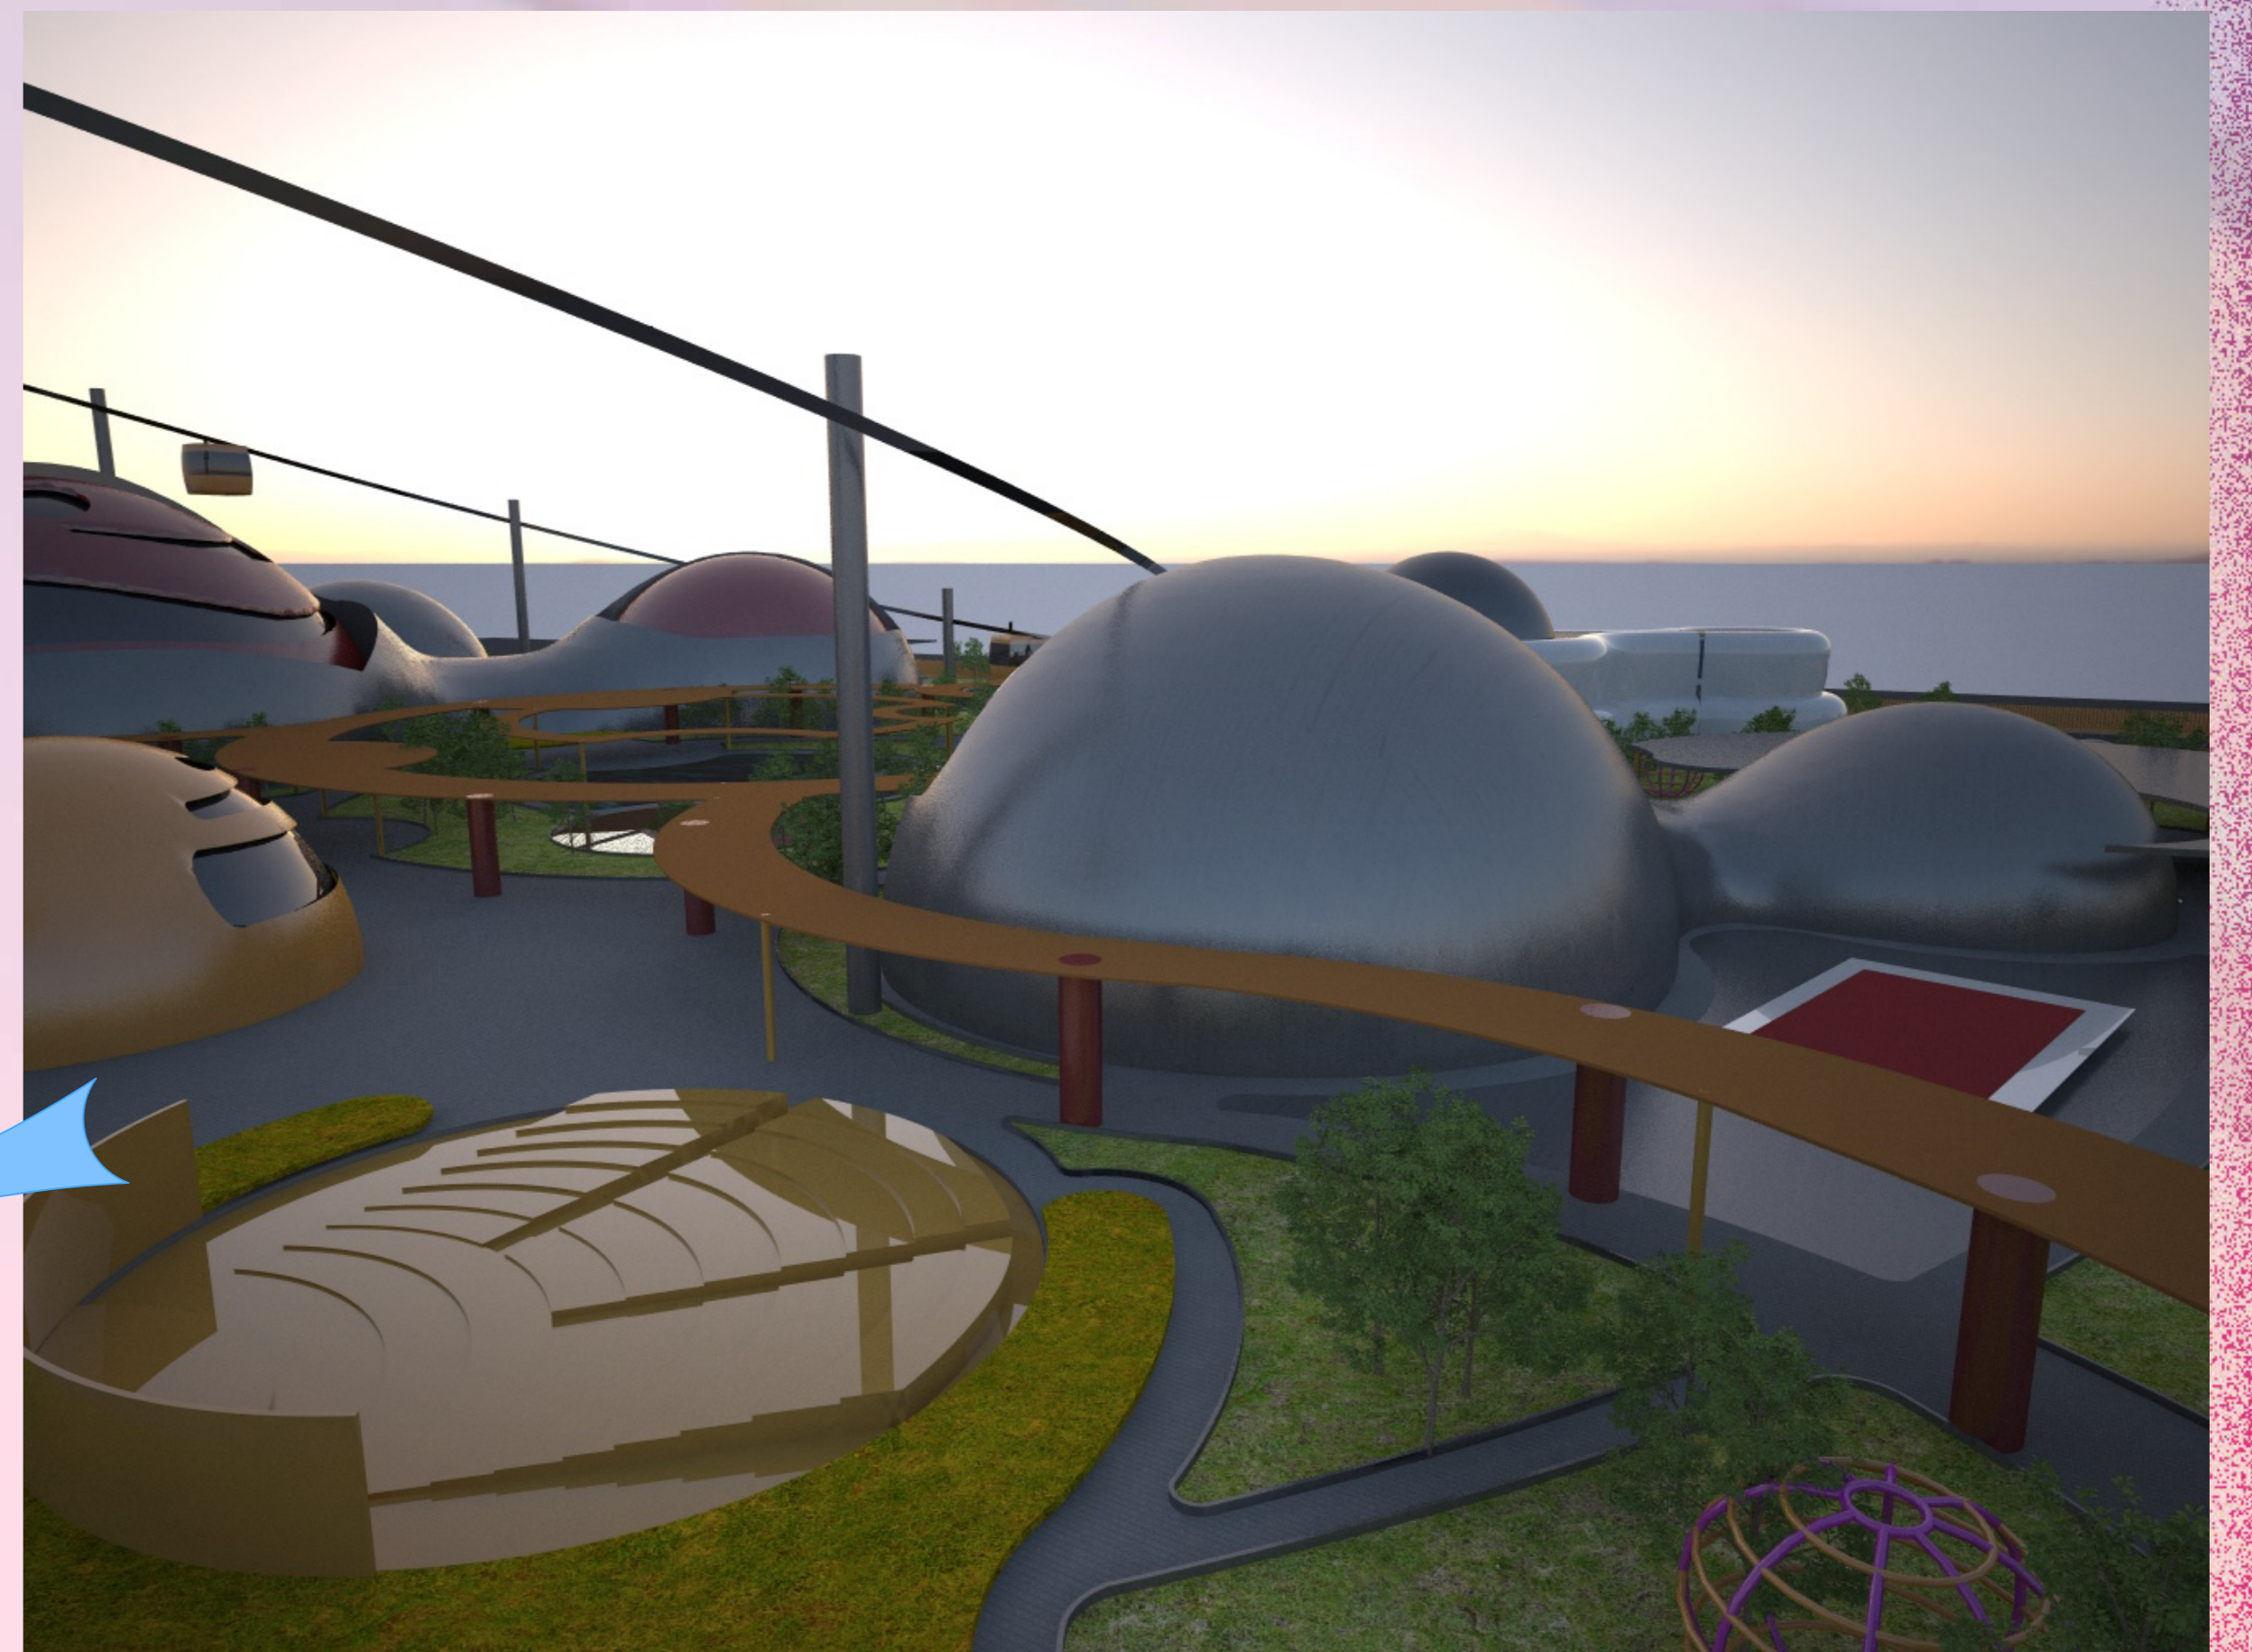

WEST ELEVATION
SCALE:1:200

PANORAMIC SECTION A-A
SCALE:1:400

SOUTH ELEVATION
SCALE:1:200

VIEW2

VIEW1

YARA OSMAN
NABRI

OUTDOOR THEATER