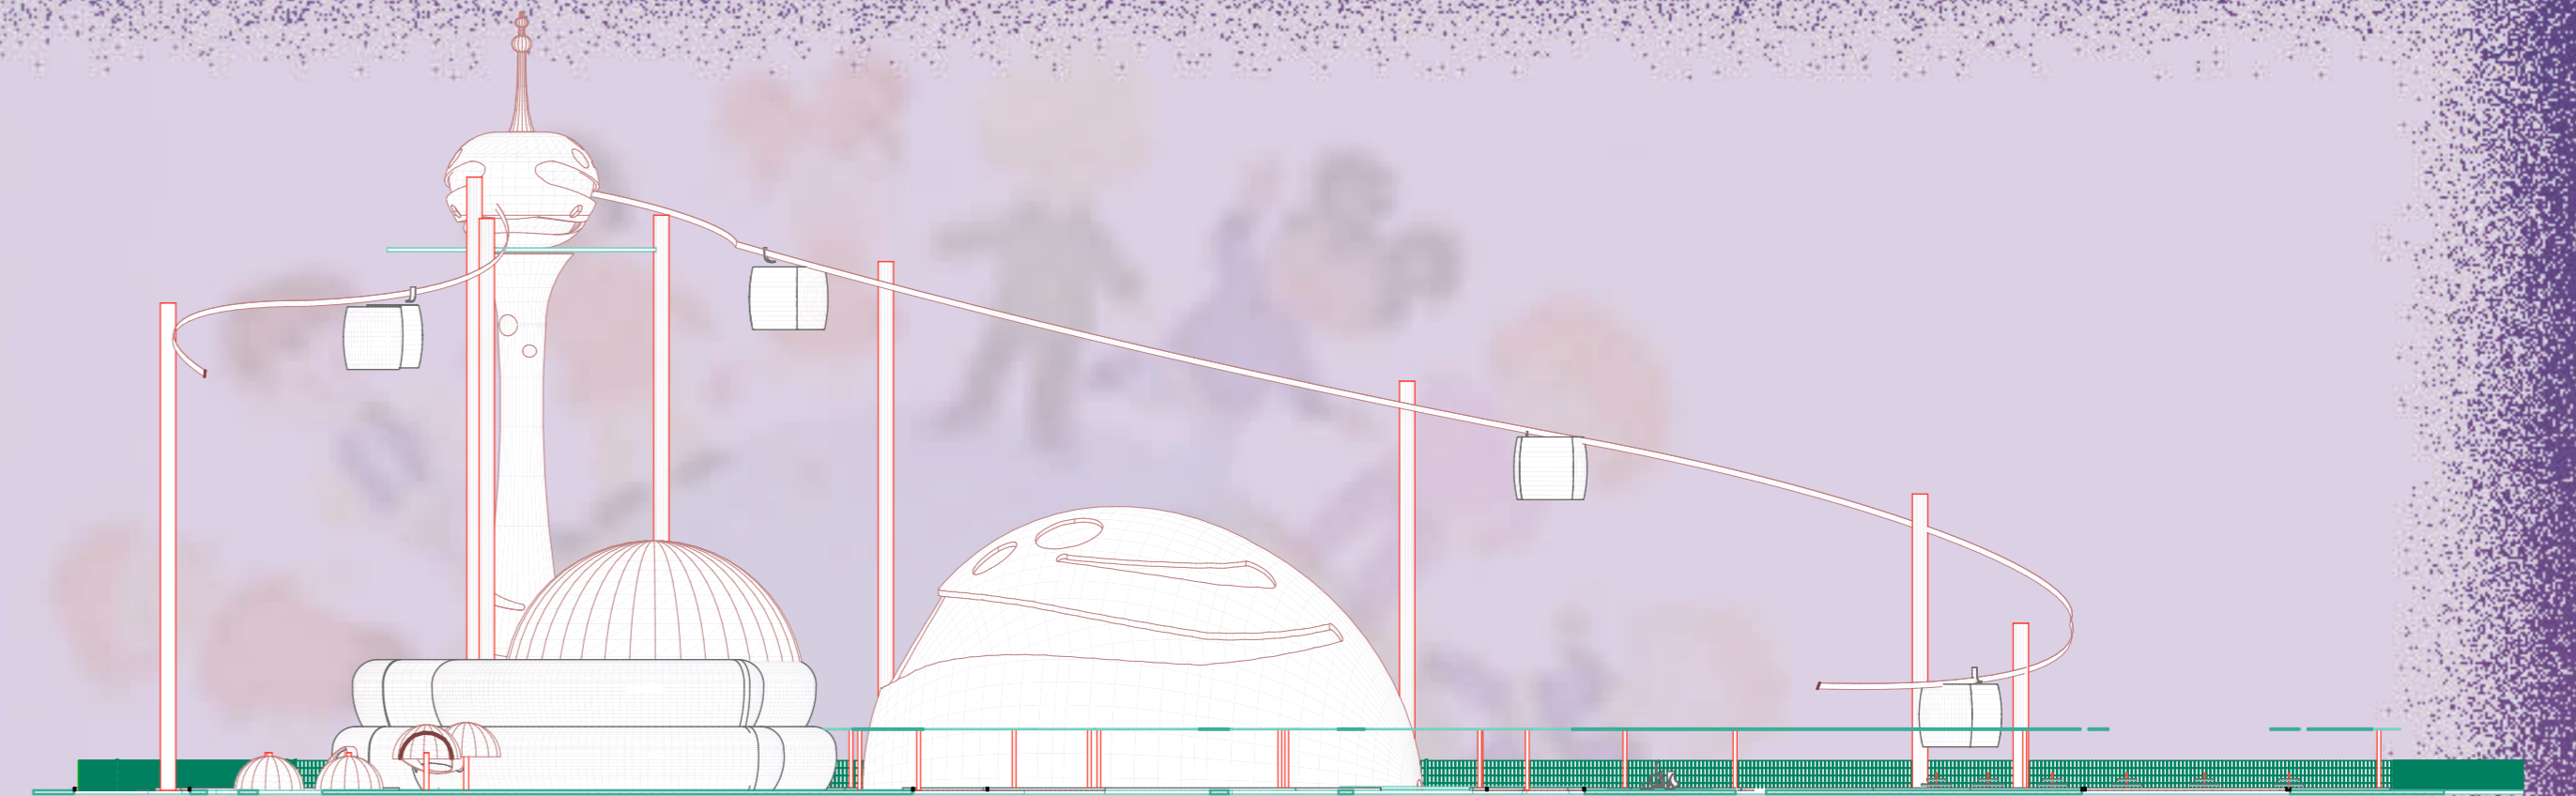

WEST ELEVATION
SCALE:1:200

PANORAMIC SECTION A-A
SCALE:1:400

SOUTH ELEVATION
SCALE:1:200

VIEW2

VIEW1

YARA OSMAN
NABRI

OUTDOOR THEATER