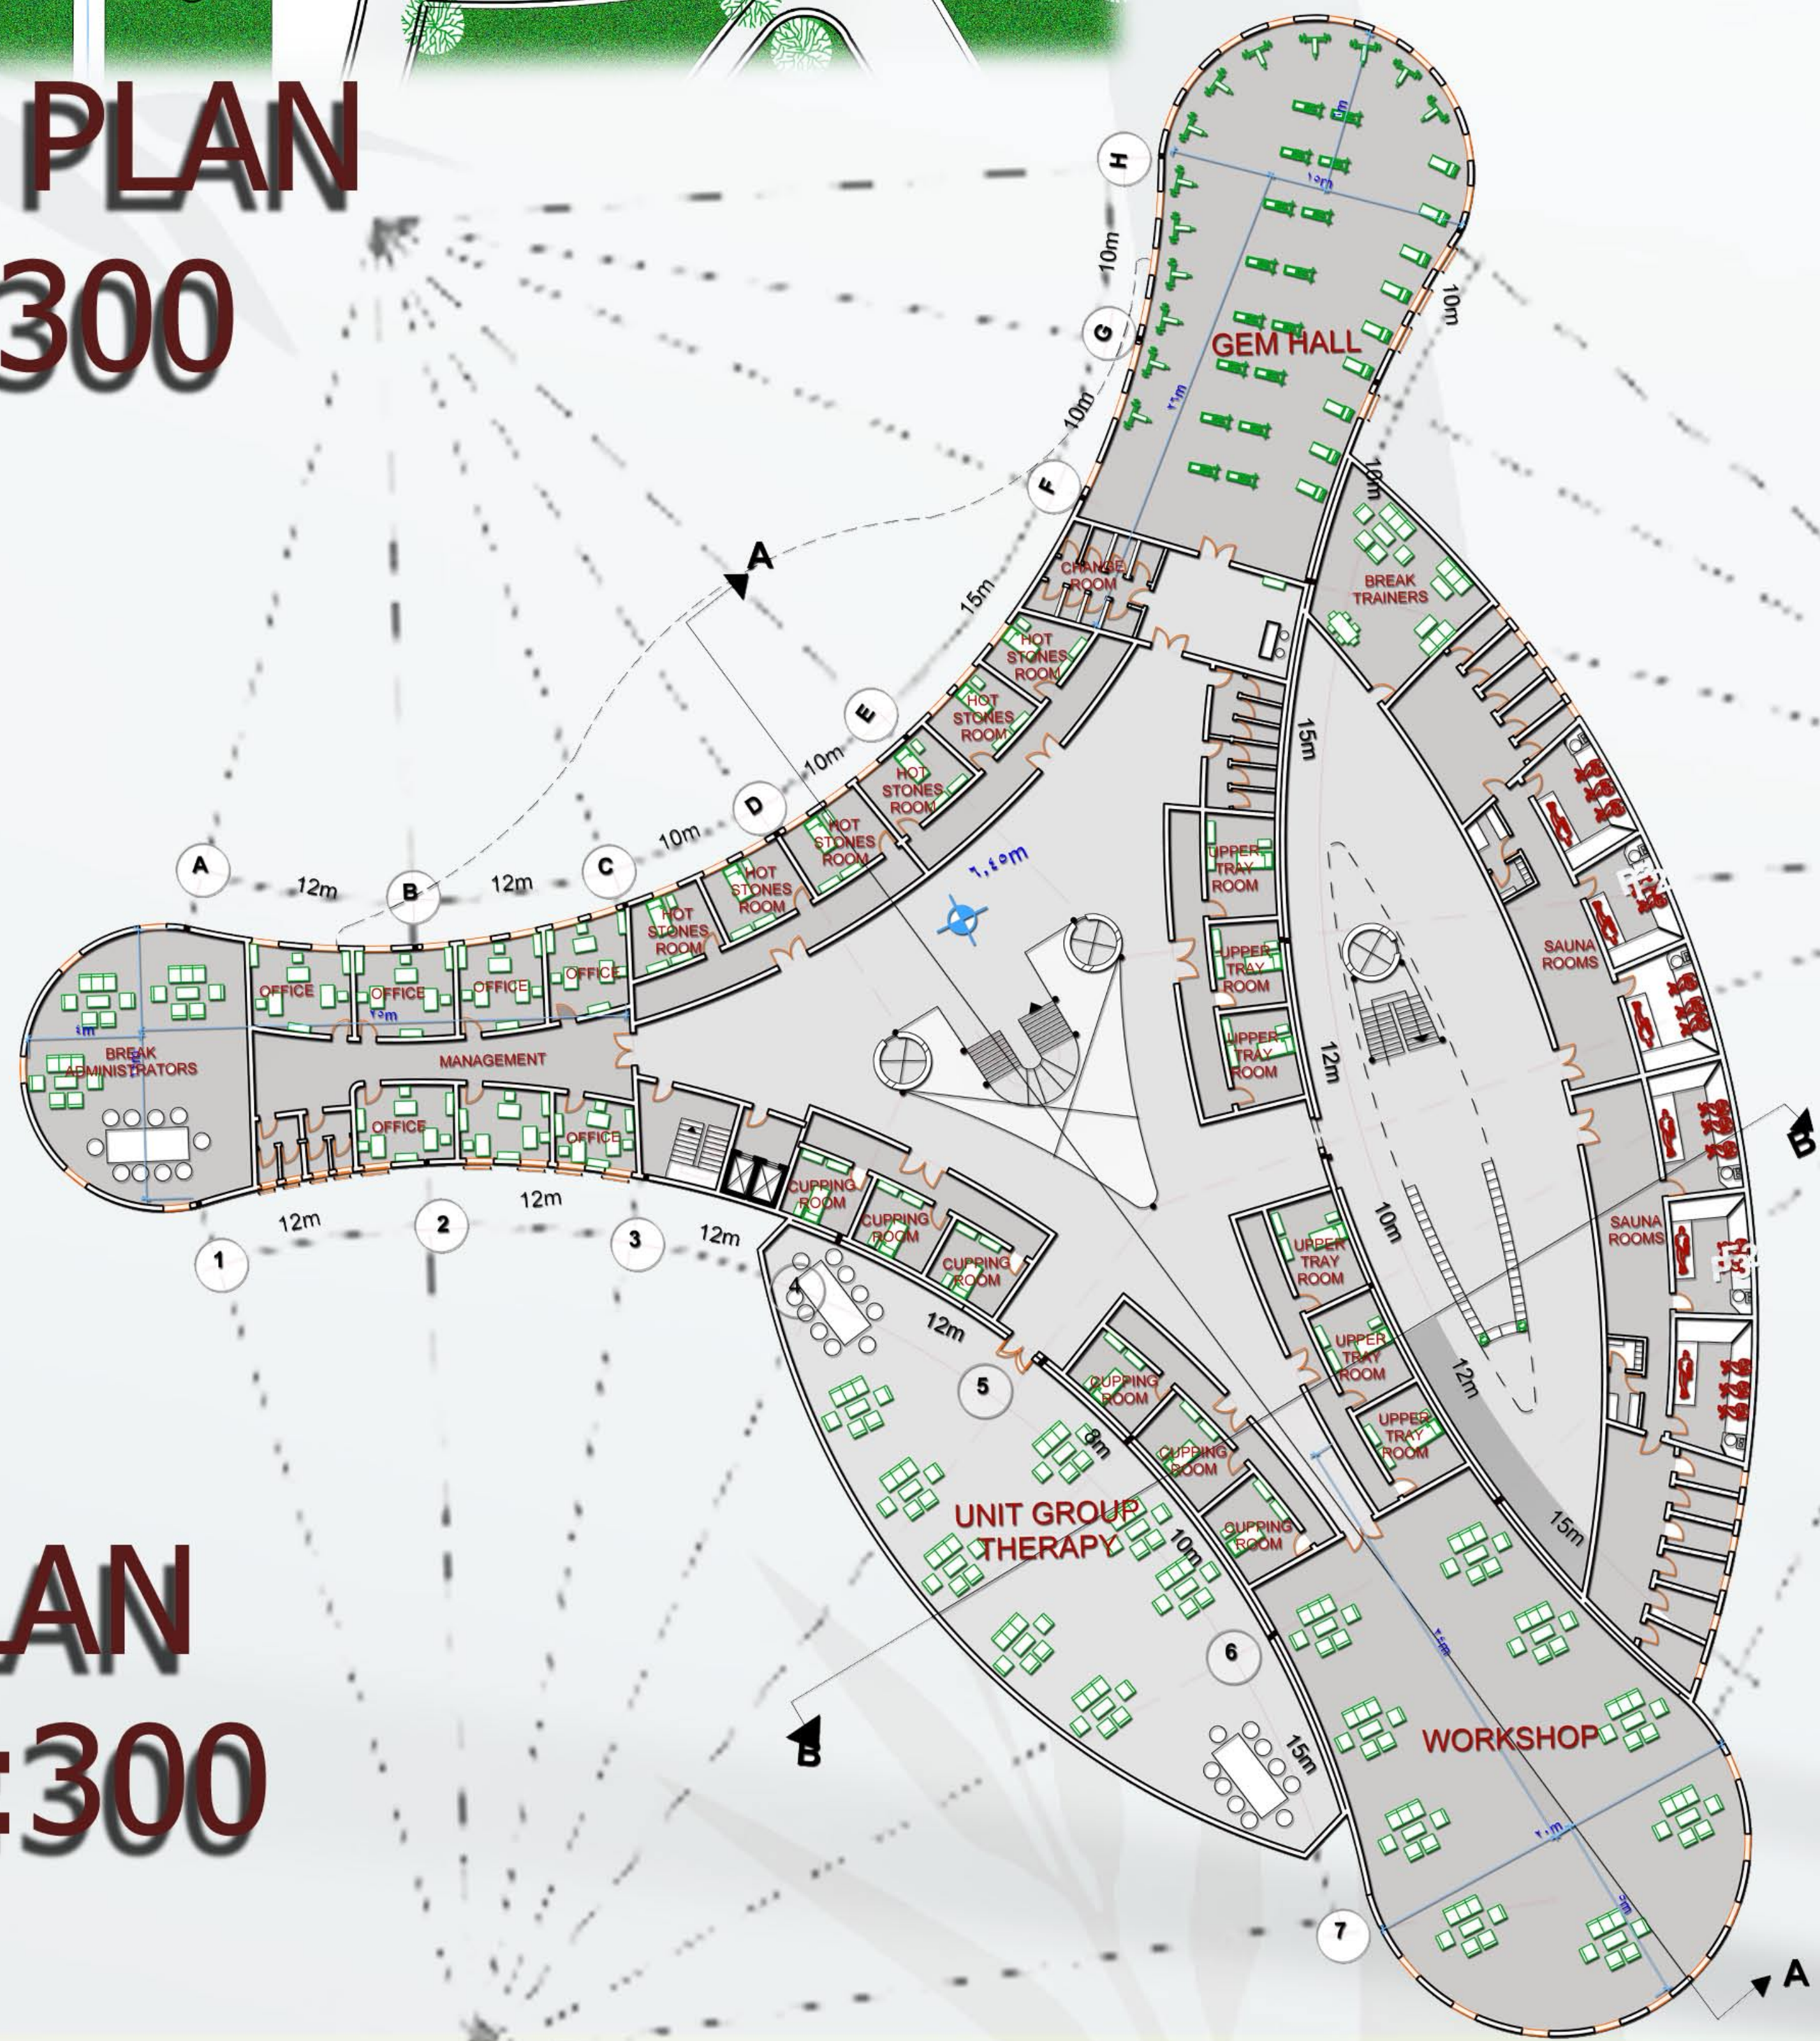

VIEW

GROUND FLOOR PLAN SCALE 1:300

FIRST FLOOR PLAN SCALE 1:300

Design by : Maysa'a Emad al Deen Hassan

Supervisor : Dr. Saleem al Zain

PLANS