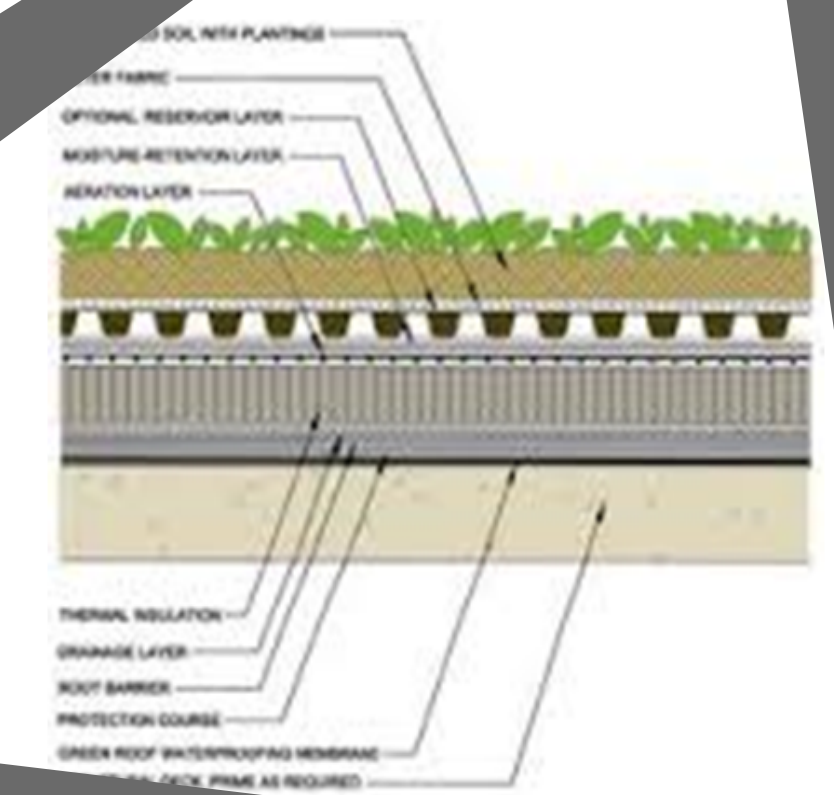

PART SECTION (FOYER) SCALE 1:100

D3
POOL

D2
GARDEN

D1
VRV SYSTEM

PART PLAN - (FOYER) SCALE 1:100