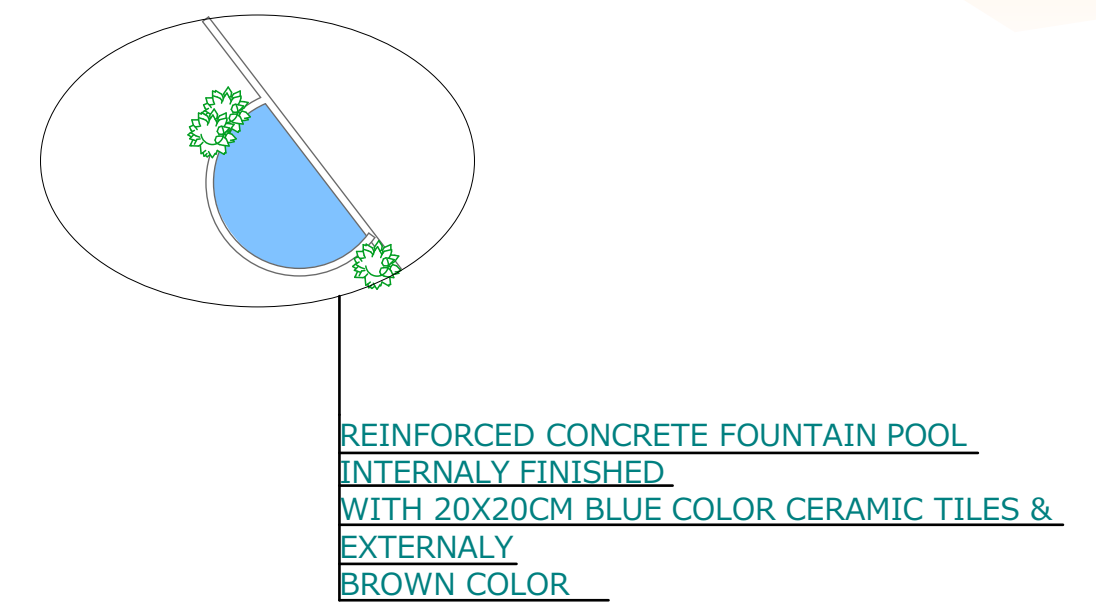

PART SECTION (FOYER) SCALE 1:100

D3
POOL

D2
GARDEN

D1
VRV SYSTEM

PART PLAN - (FOYER) SCALE 1:100