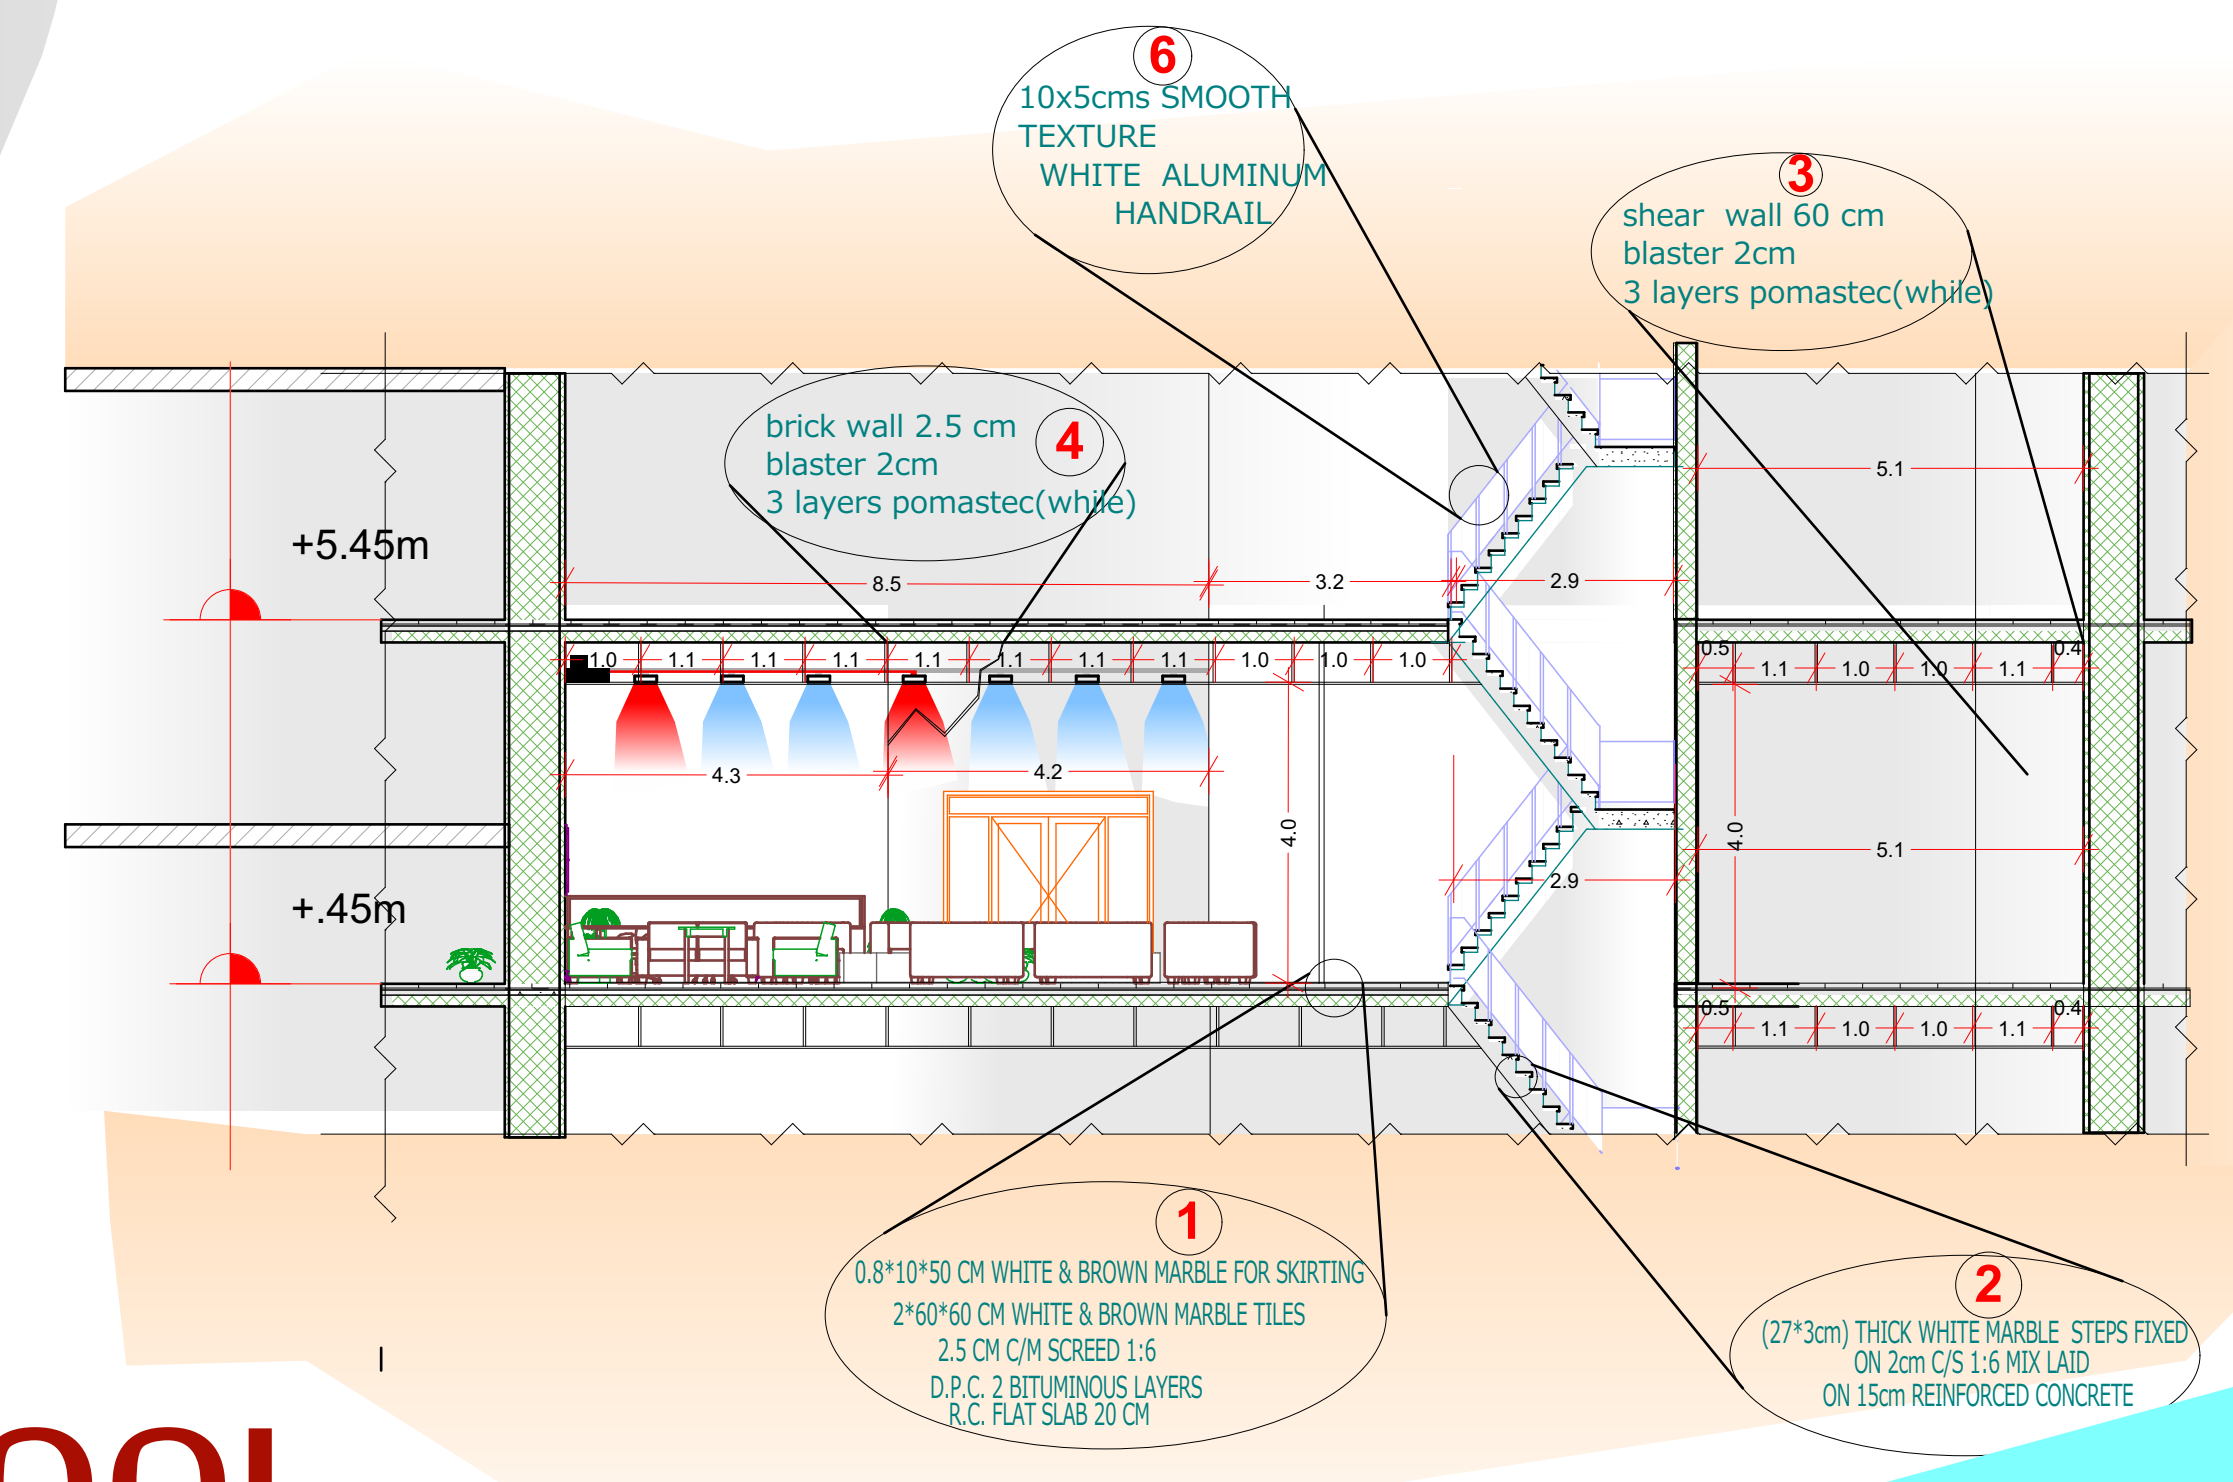

PART SECTION (FOYER) SCALE 1:100

D3
POOL

D2
GARDEN

D1
VRV SYSTEM

PART PLAN - (FOYER) SCALE 1:100