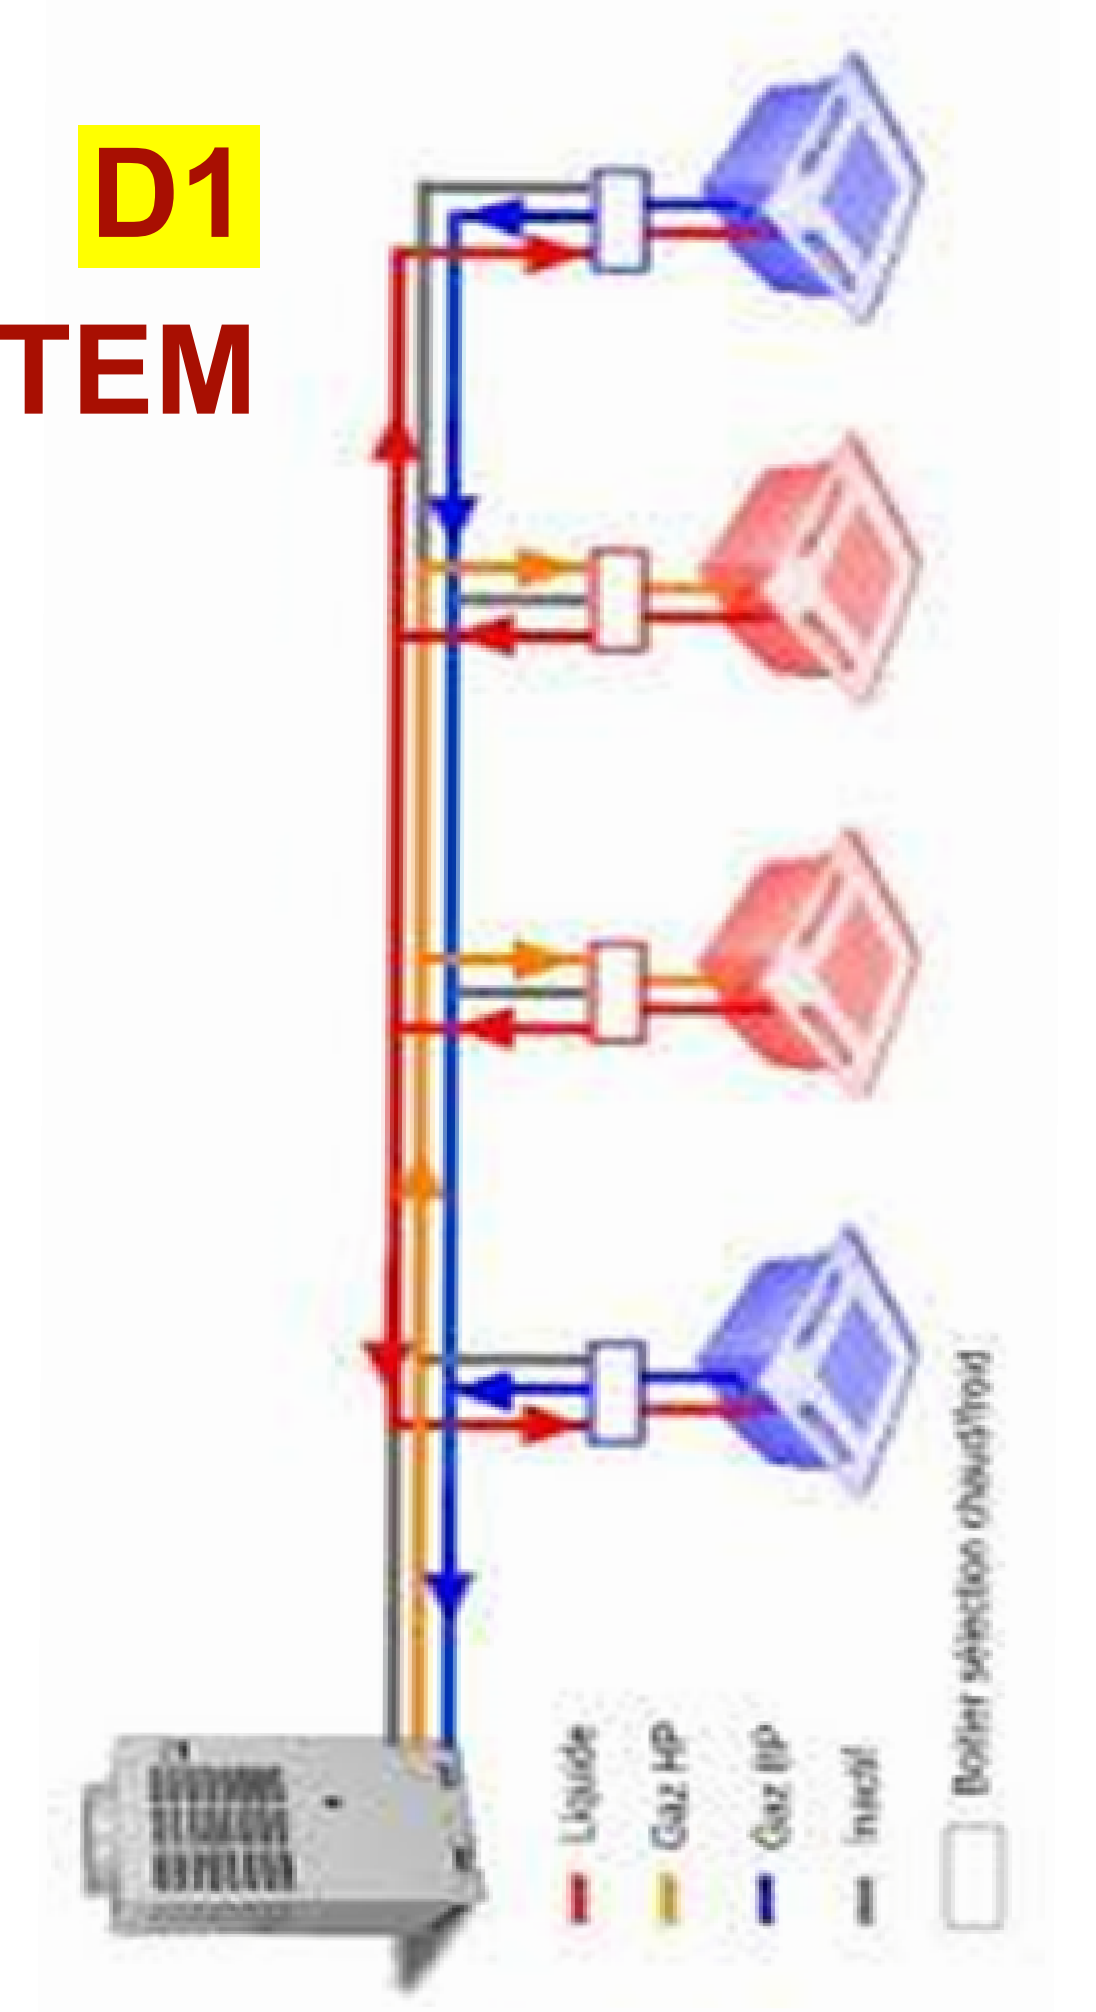

PART SECTION (FOYER) SCALE 1:100

D3
POOL

D2
GARDEN

D1
VRV SYSTEM

PART PLAN - (FOYER) SCALE 1:100