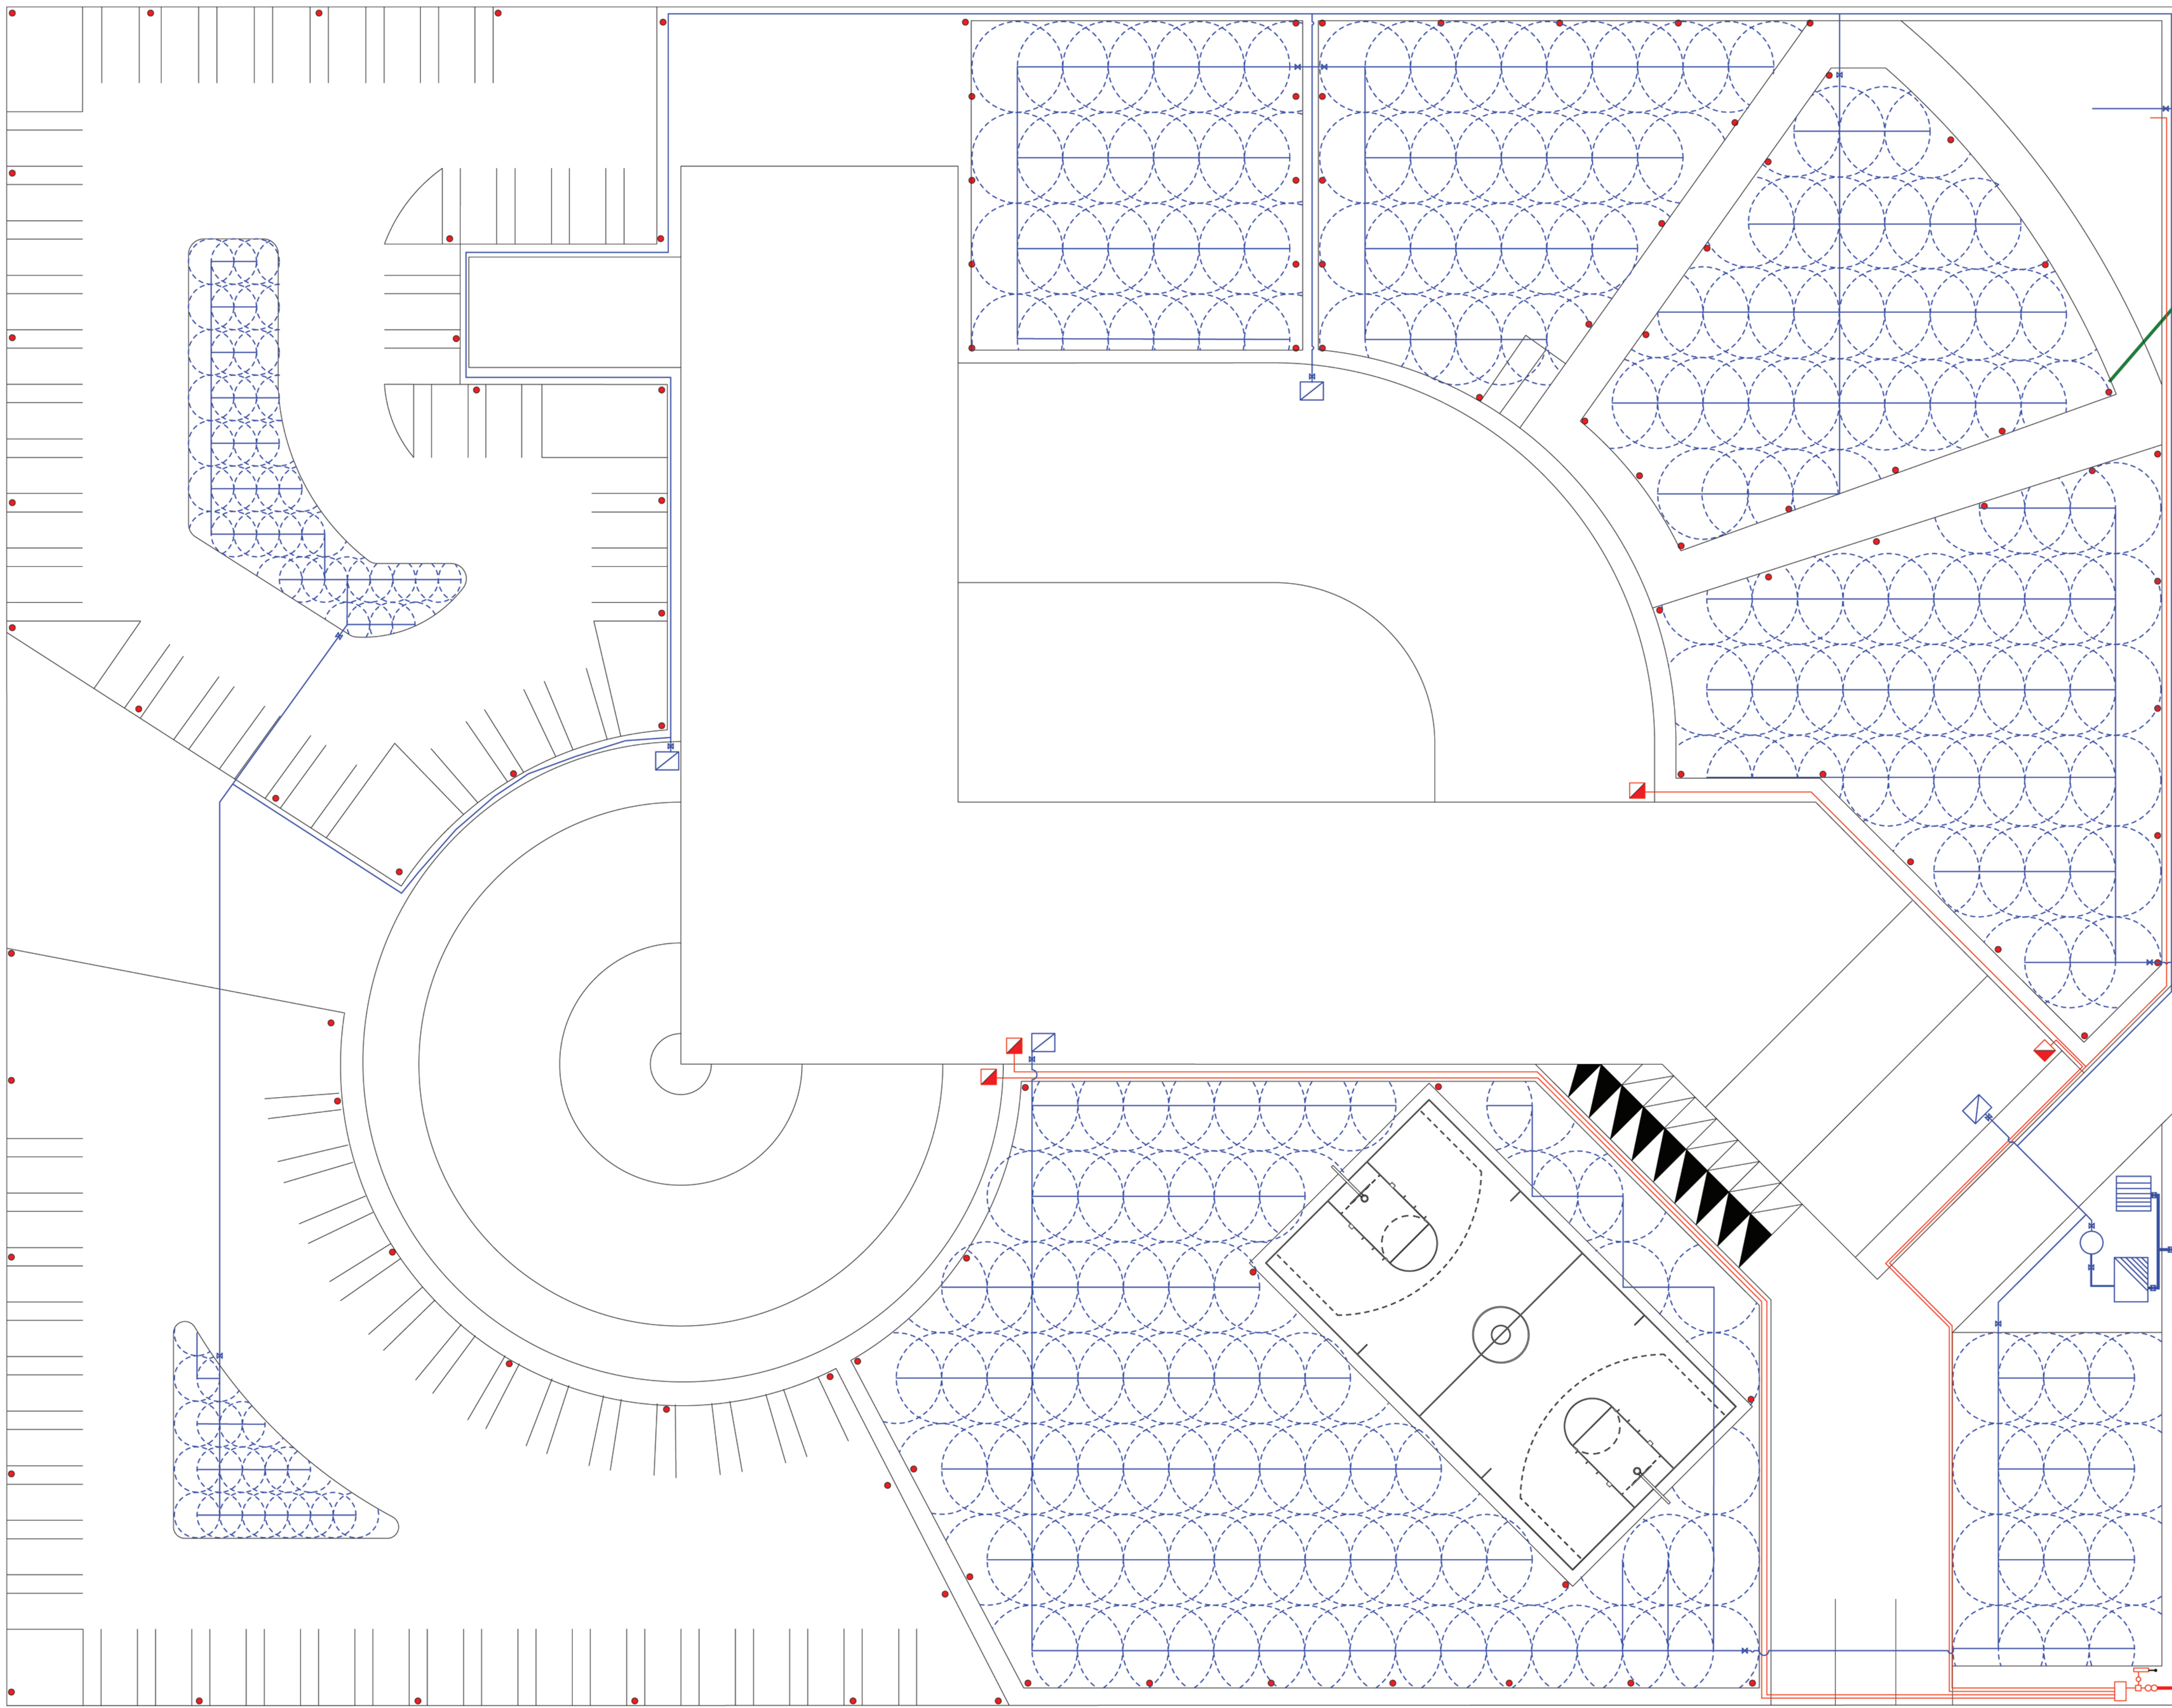

Electricity and Water Supply scale 1:500

Remarks	
Electricity Supply	
cable 415 v	
transformer	
main switch	
main distribution board	
turnover switch	
generator	
gasoline	
cable 220 v	
sub distribution board	
site lamp (solar lamp)	
Water Supply	
pipe 6"	
pipe 4"	
pipe 2"	
pipe 3/4 "	
valve	
water pump	
cistem 13600 liter	
fire tank 3400 liter	
tank	
sprinklers	