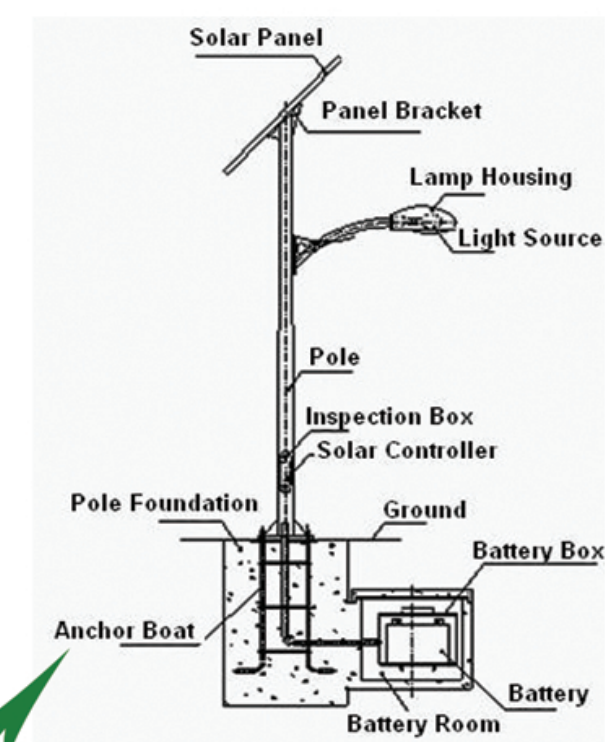

Electricity and Water Supply scale 1:500

Remarks	
Electricity Supply	
cable 415 v	
transformer	
main switch	
main distribution board	
turnover switch	
generator	
gasoline	
cable 220 v	
sub distribution board	
site lamp (solar lamp)	
Water Supply	
pipe 6"	
pipe 4"	
pipe 2"	
pipe 3/4 "	
valve	
water pump	
cistem 13600 liter	
fire tank 3400 liter	
tank	
sprinklers	