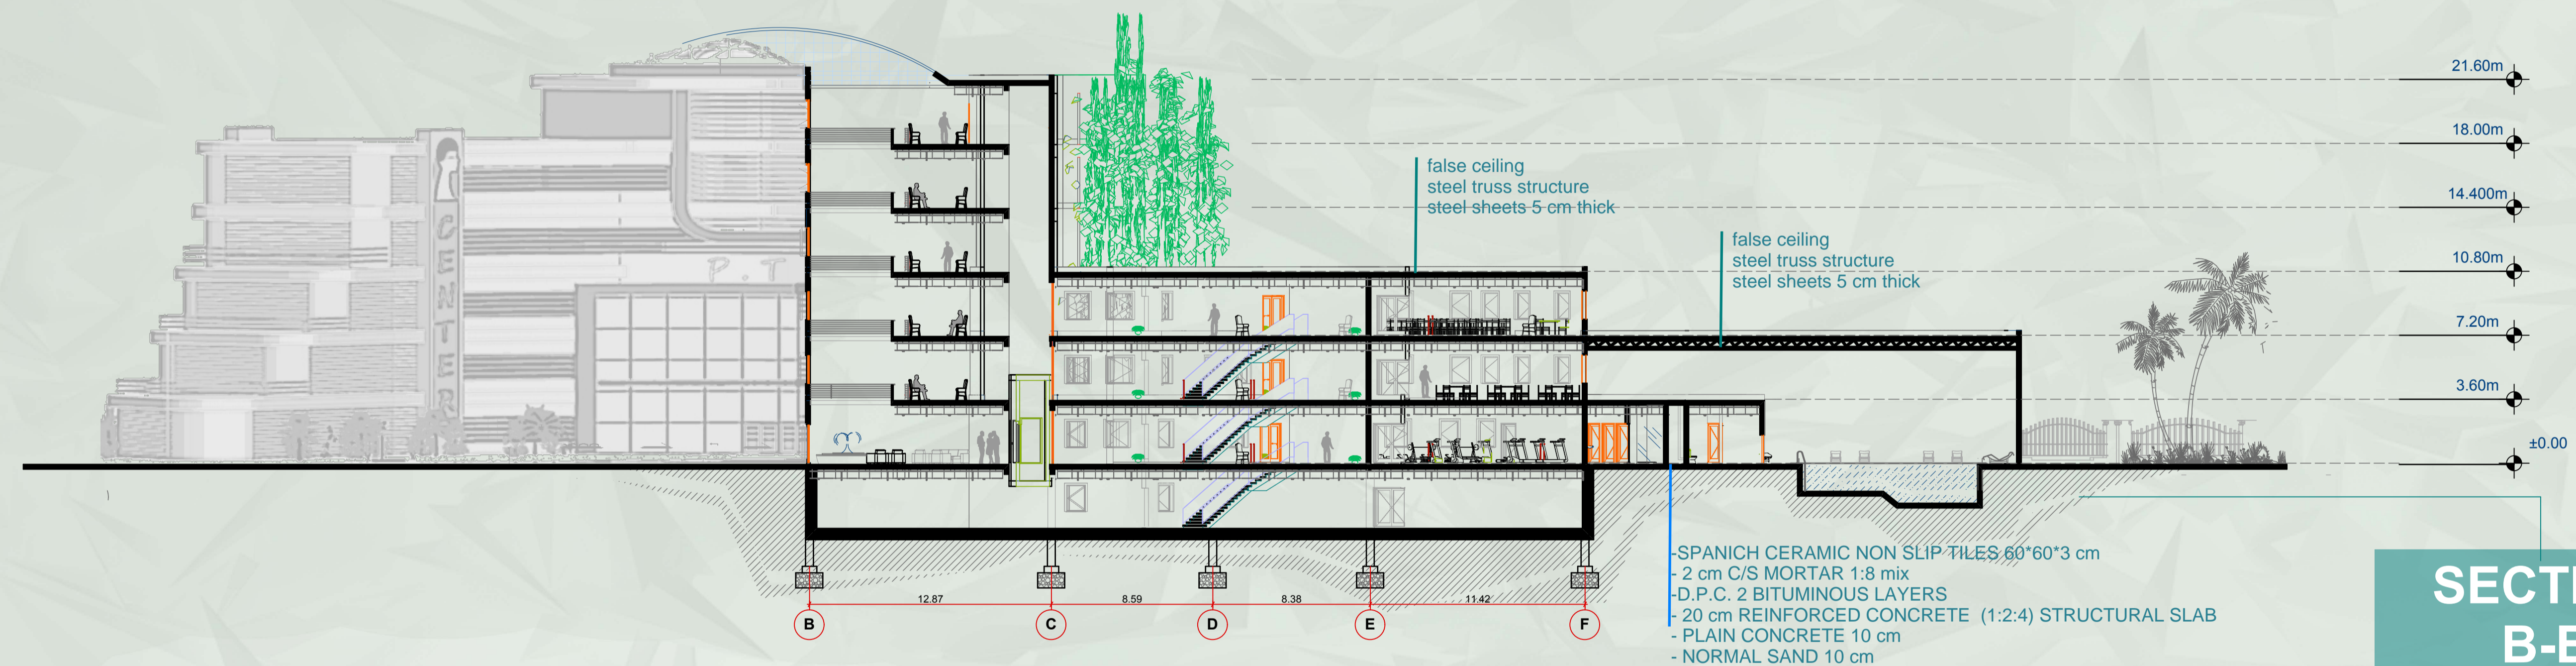

SECTION A-A

SECTION B-B

SECTION C-C

**SECTIONS
SCALE 1:200**

Project :
Psychiatric Treatment center
Designed by:
Ghada Ahmed Hashim
Khalifa
Supervisor:
Prof. Saoud Sadig Hassan