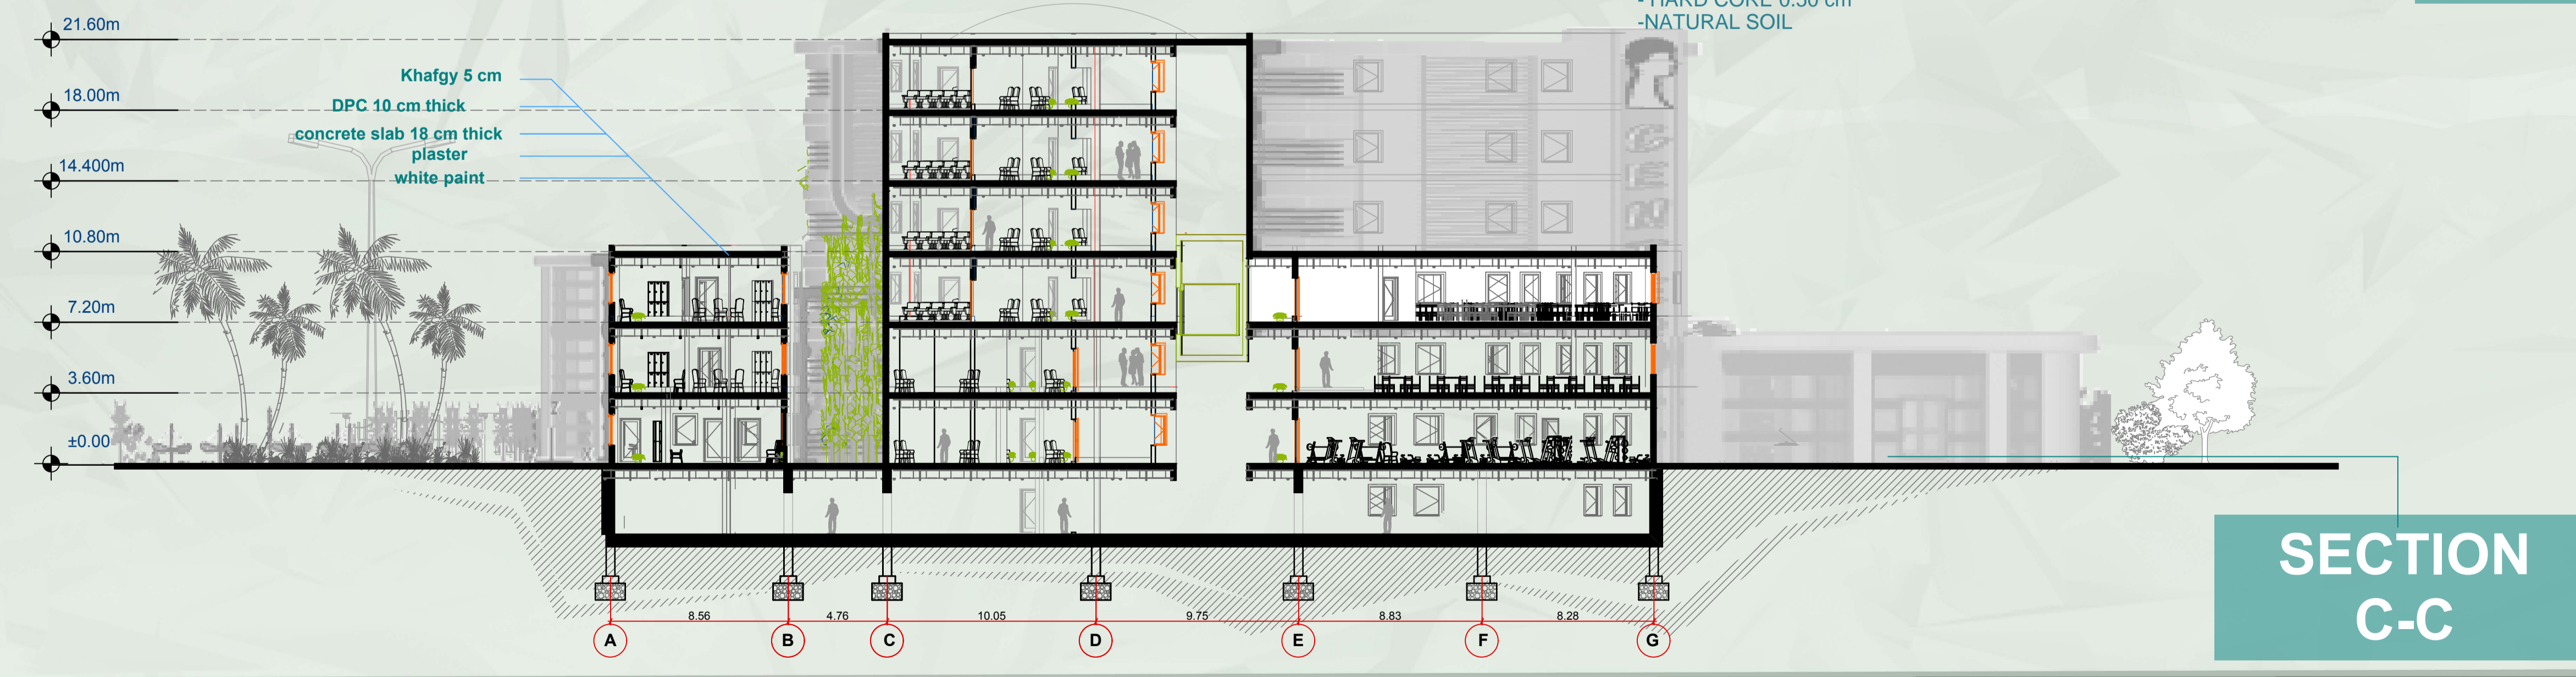

SECTION A-A

SECTION B-B

SECTION C-C

**SECTIONS
SCALE 1:200**

Project :
Psychiatric Treatment center
Designed by:
Ghada Ahmed Hashim
Khalifa
Supervisor:
Prof. Saoud Sadig Hassan