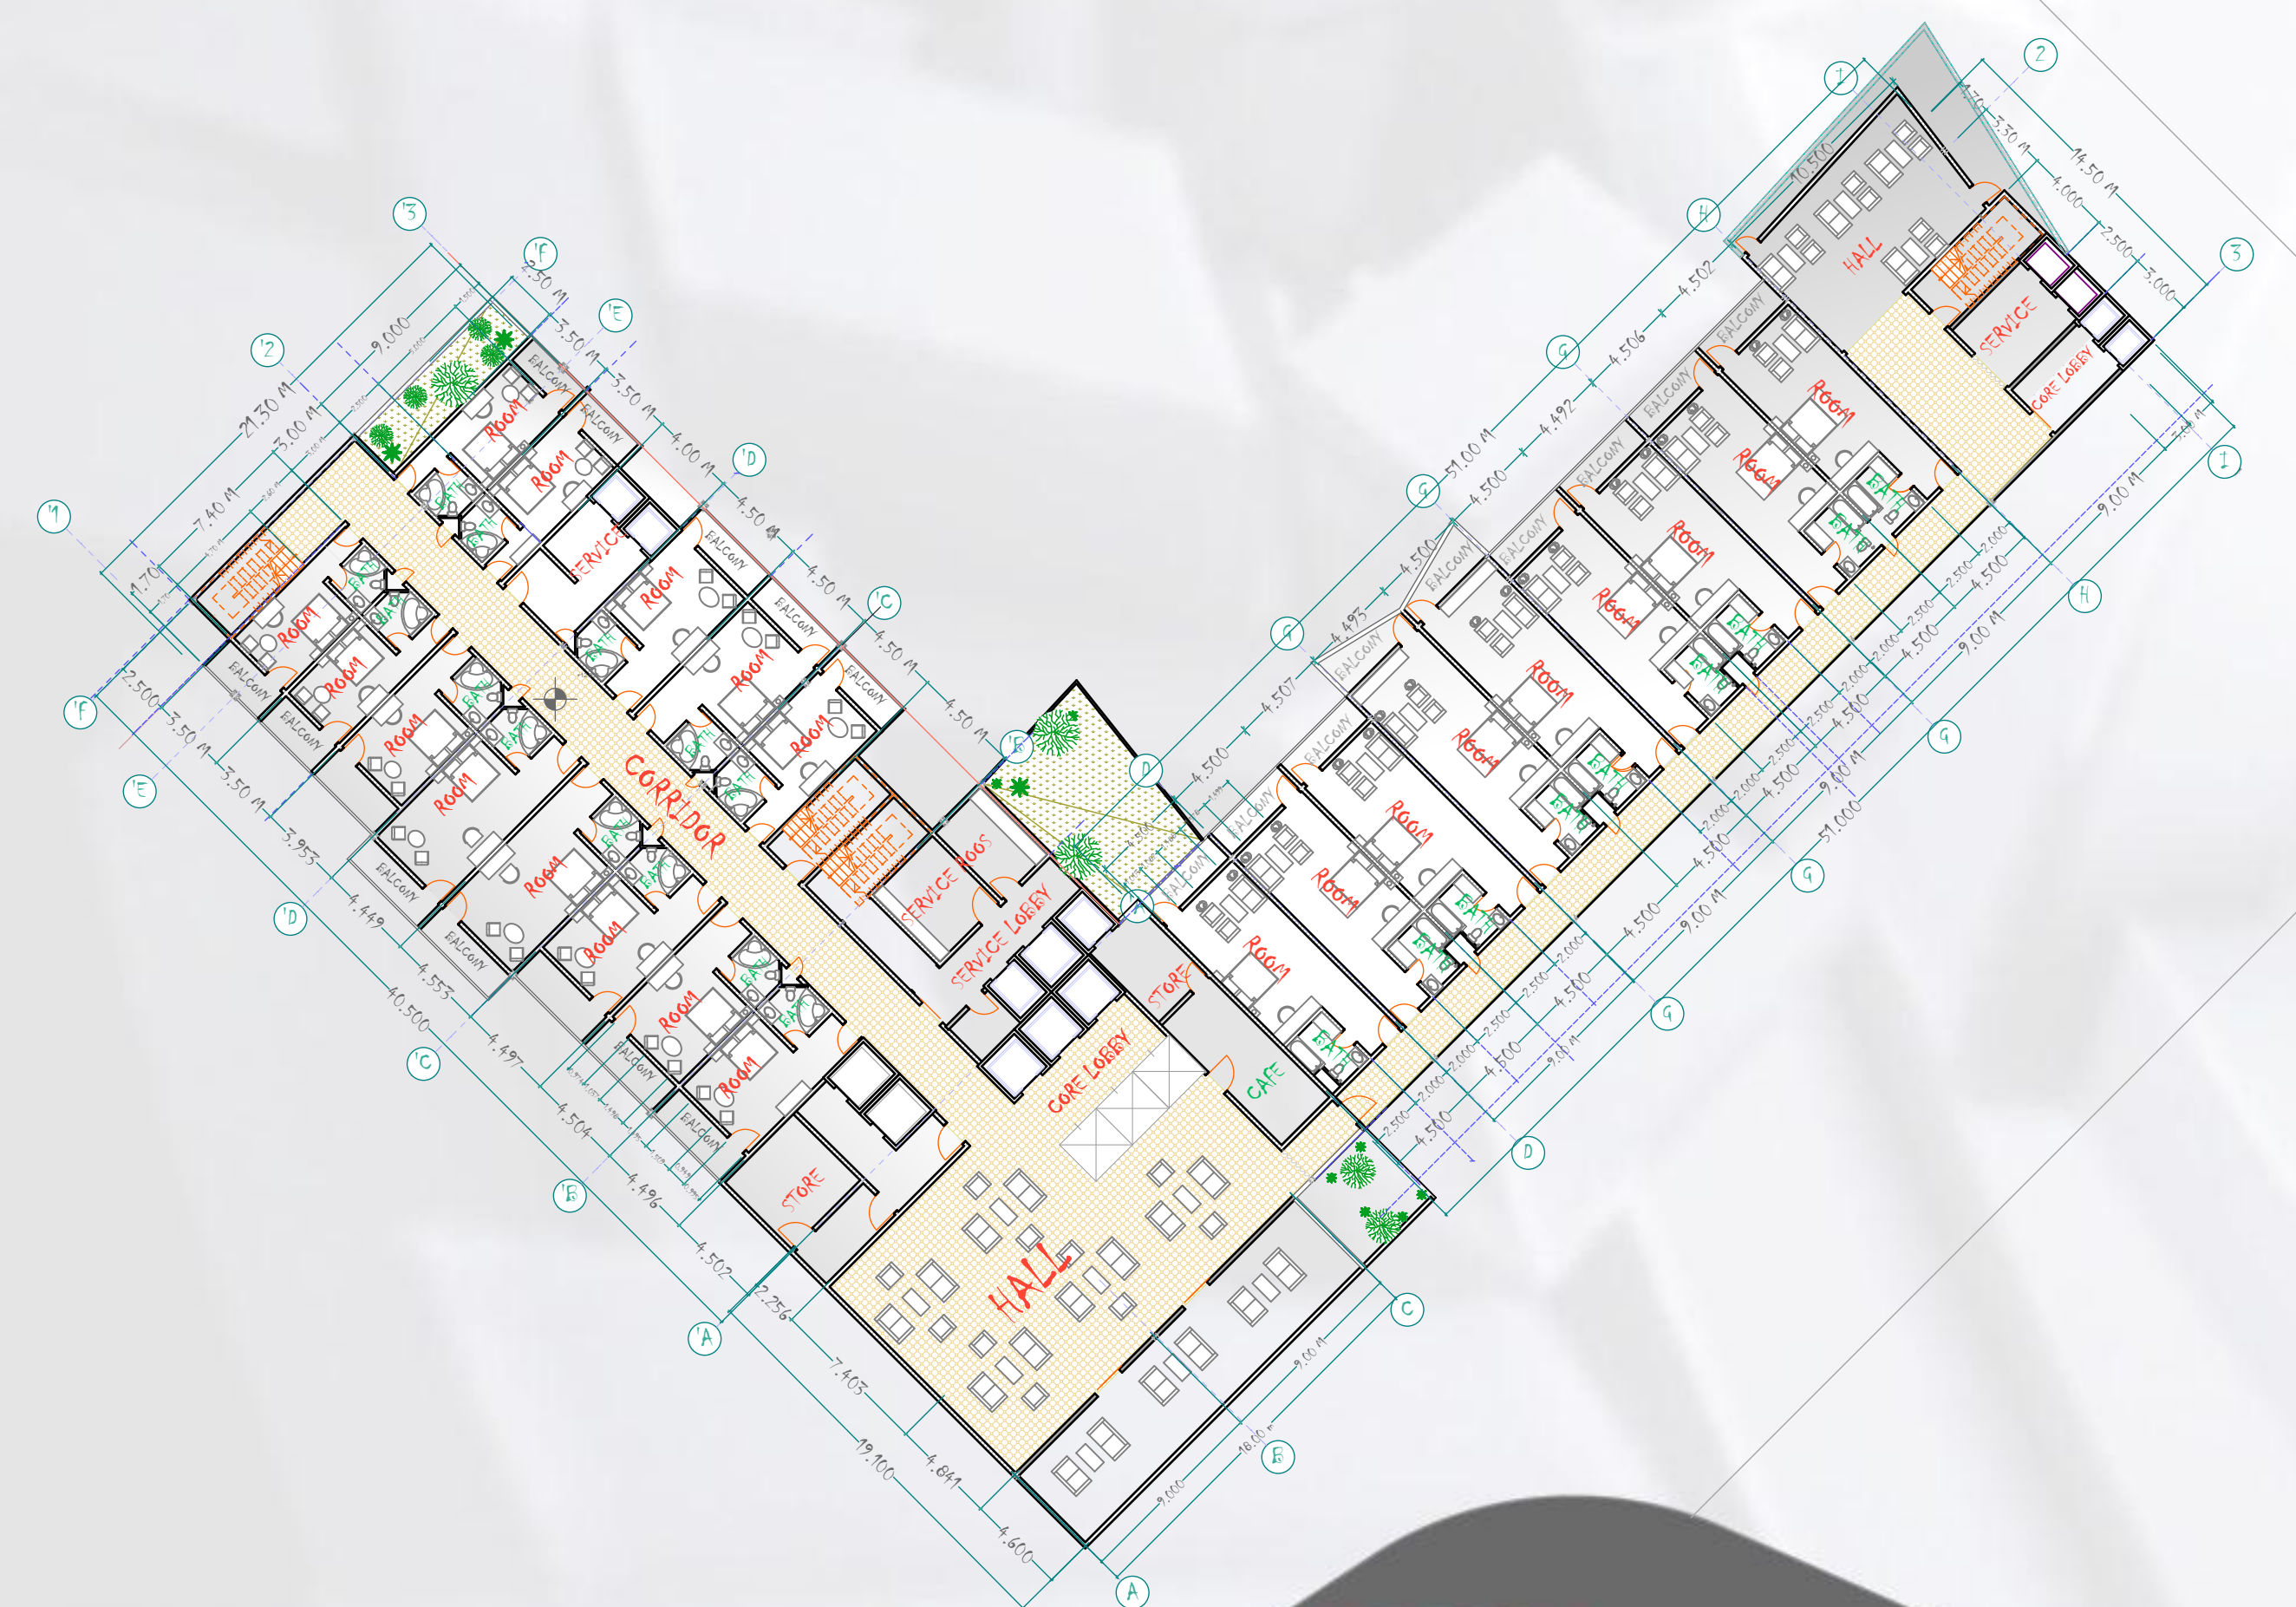

# PLANS... N

SUDAN UNIVERSITY OF  
SCIENCE AND TECHNOLOGY  
FACULTY OF ARCHITECTURE  
AND PLANNING  
DEPARTMENT OF DESIGN  
FIFTH YEAR  
FIVE STARS HOTEL

P  
L  
A  
N  
S  
...

FIRST FLOOR PLAN  
SCALE:1:300

TYPICAL FLOOR PLANS 3-5  
SCALE:1:300

TYPICAL FLOOR PLANS 6-9  
SCALE:1:300

SHEET No

PRESENTED BY:  
HIBA SALAH AL-TAYEB  
SUPERVISOR:  
MHASEN ABU ELREESH