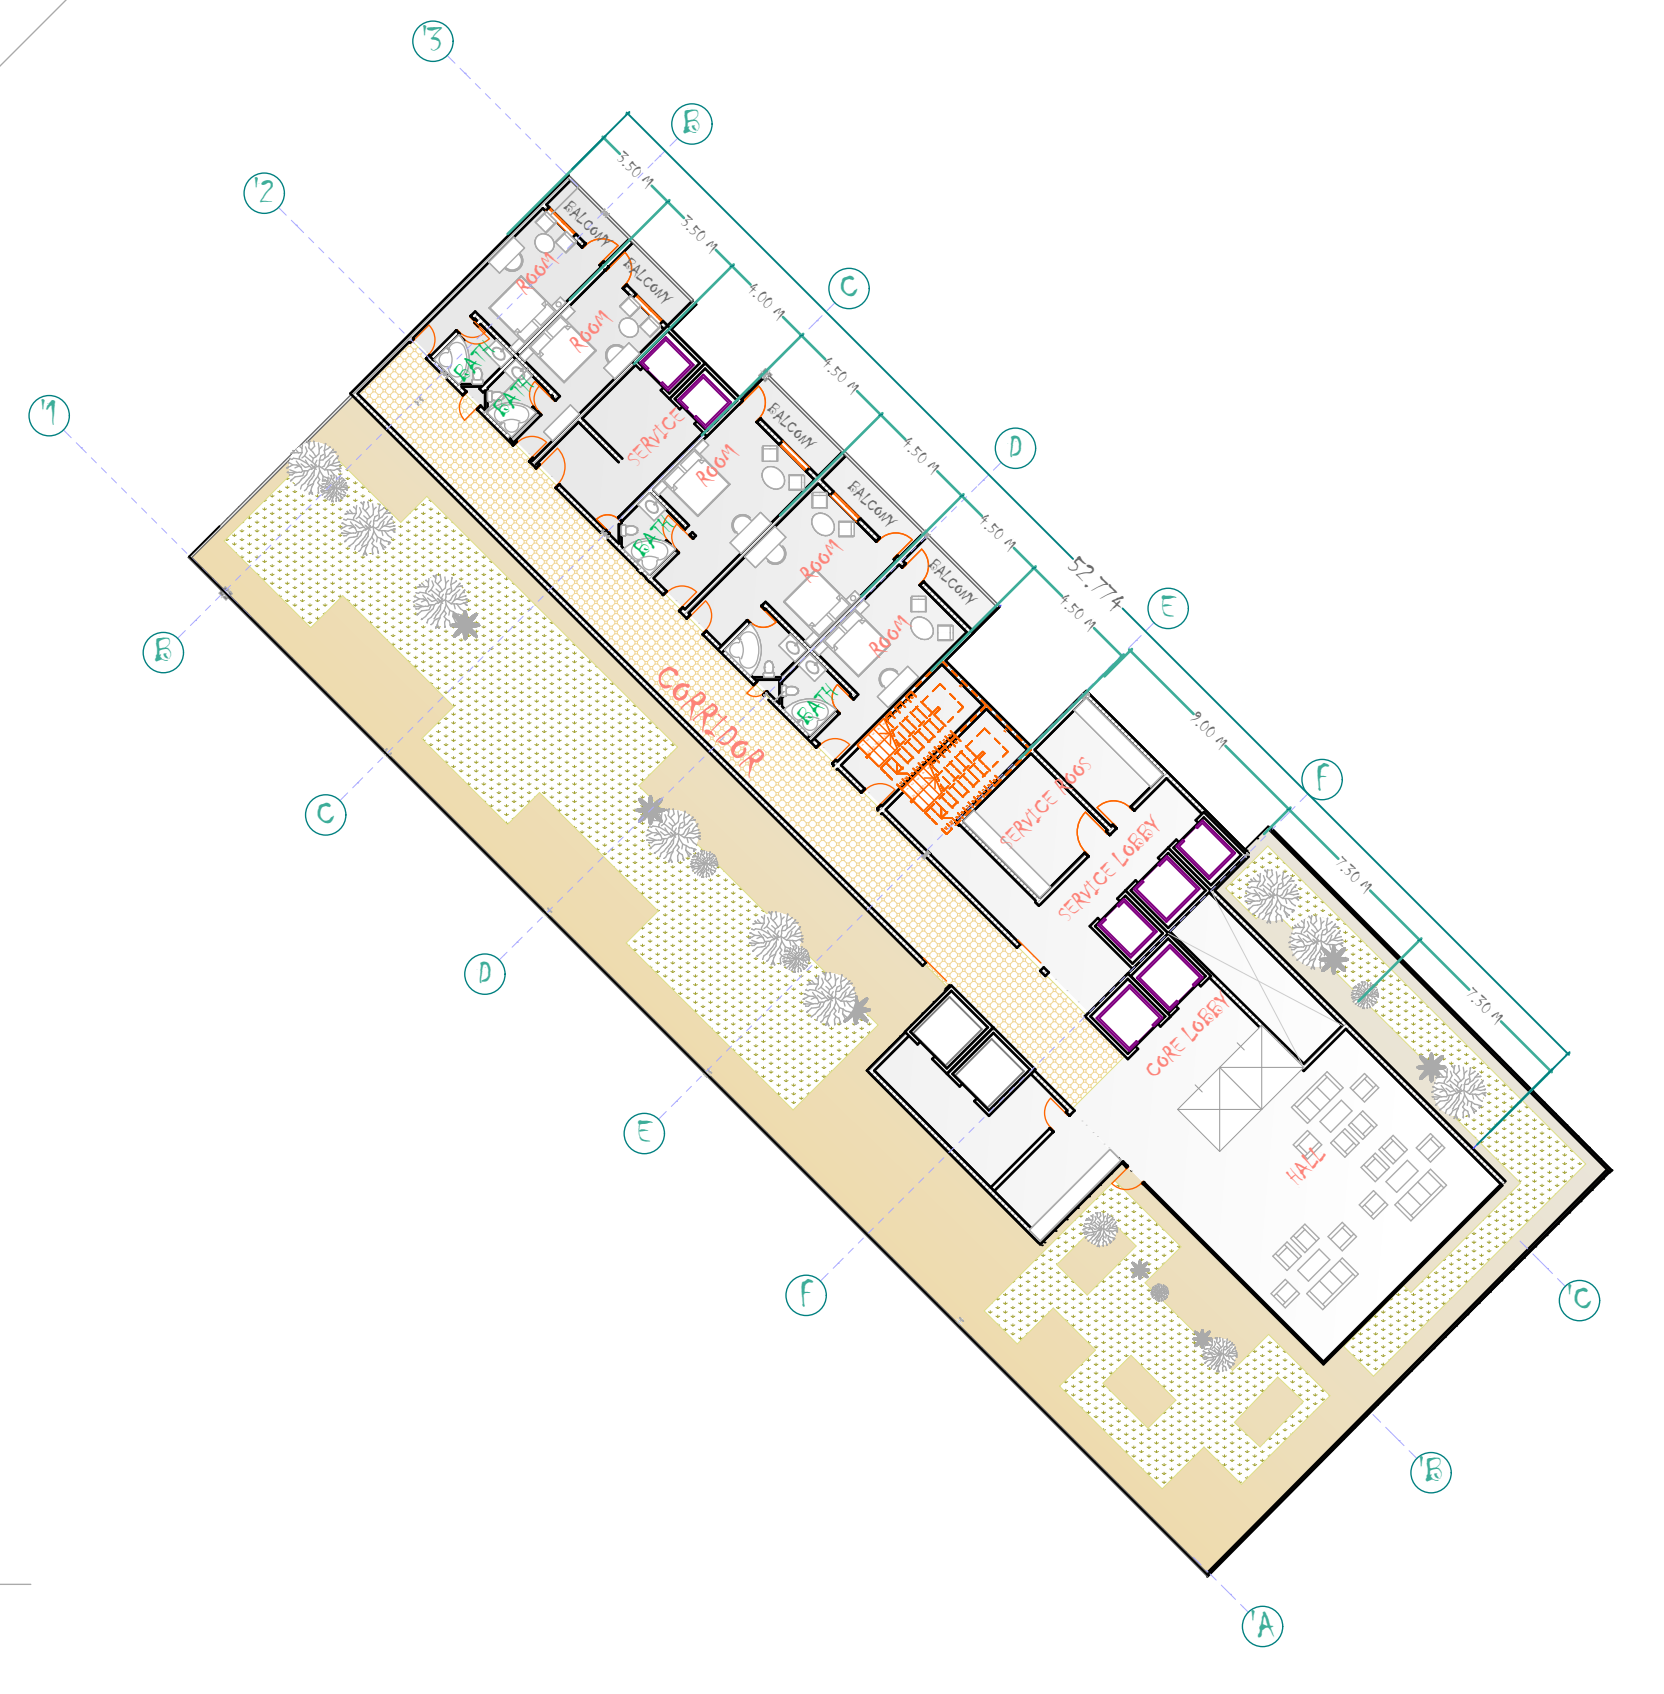

# PLANS.. NO

SUDAN UNIVERSITY OF  
SCIENCE AND TECHNOLOGY  
FACULTY OF ARCHITECTURE  
AND PLANNING  
DEPARTMENT OF DESIGN  
FIFTH YEAR  
FIVE STARS HOTEL

TENTH FLOOR PLAN  
SCALE:1:300

TYPICAL FLOOR PLAN 17-21  
SCALE:1:300

TYPICAL FLOOR PLAN 11-16  
SCALE:1:300

SHEET No:

PRESENTED BY:  
HIBA SALAH AL-TAYB  
SUPERVISOR:  
MHASEN ABU ELREESH