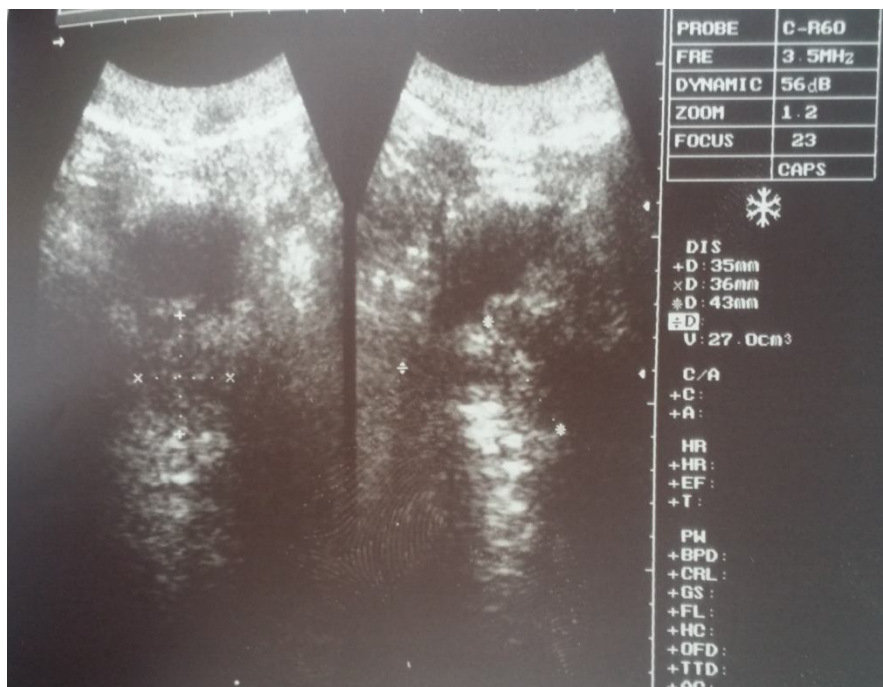

Appendix A

Ultrasound Images

Appendix (A.1) U/S image of 28 years old, 58kg male shows prostate volume 13.3cm^3

Appendix (A.2) U/S image of 31 years old, 64kg male shows prostate volume 19.5cm^3

Appendix (A.3) U/S image of 37years old, 64kg male shows prostate volume 15cm^3

Appendix (A.4) U/S image of 38 years old, 64kg male shows prostate volume 27cm^3

Appendix (A.5) U/S image of 35 years old, 69 kg male shows prostate volume 28.6 cm^3

Appendix (A.6) U/S image of 21 years old, 56kg male shows prostate volume 14.7 cm^3

Appendix (A.7) U/S image of 23 years old, 54kg male shows prostate volume 14.1cm^3

Appendix (A.8) U/S image of 21 years old, 56 kg married male shows prostate volume 19.2cm^3

Appendix (A.9) U/S image of 37 years old, 68kg single male shows prostate volume 23.9cm^3

Appendix (A.10) U/S image of 27 years old, 66kg male shows prostate volume 21.9cm^3

Appendix B

Data Collection Sheet

Subject No	Age	Weight	measurements			Prostate volume
			length	depth	width	