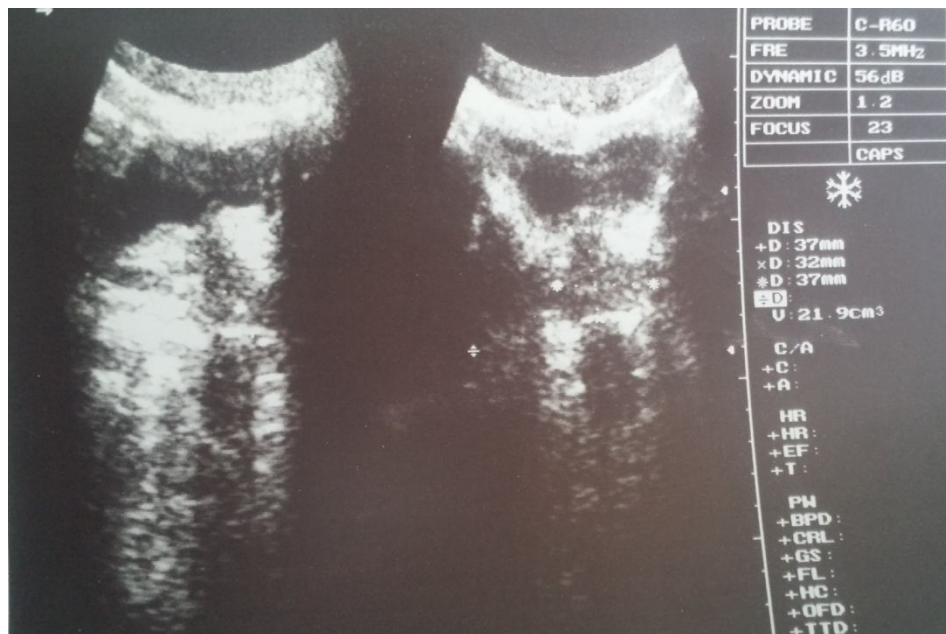

Appendix A

Ultrasound Images

Appendix (A.1) U/S image of 28 years old, 58kg male shows prostate volume 13.3cm^3

Appendix (A.2) U/S image of 31 years old, 64kg male shows prostate volume 19.5cm^3

Appendix (A.3) U/S image of 37years old, 64kg male shows prostate volume 15cm^3

Appendix (A.4) U/S image of 38 years old, 64kg male shows prostate volume 27cm^3

Appendix (A.5) U/S image of 35 years old, 69 kg male shows prostate volume 28.6 cm^3

Appendix (A.6) U/S image of 21 years old, 56kg male shows prostate volume 14.7 cm^3

Appendix (A.7) U/S image of 23 years old, 54kg male shows prostate volume 14.1cm^3

Appendix (A.8) U/S image of 21 years old, 56 kg married male shows prostate volume 19.2cm^3

Appendix (A.9) U/S image of 37 years old, 68kg single male shows prostate volume 23.9cm^3

Appendix (A.10) U/S image of 27 years old, 66kg male shows prostate volume 21.9cm^3

Appendix B

Data Collection Sheet

Subject No	Age	Weight	measurements			Prostate volume
			length	depth	width	