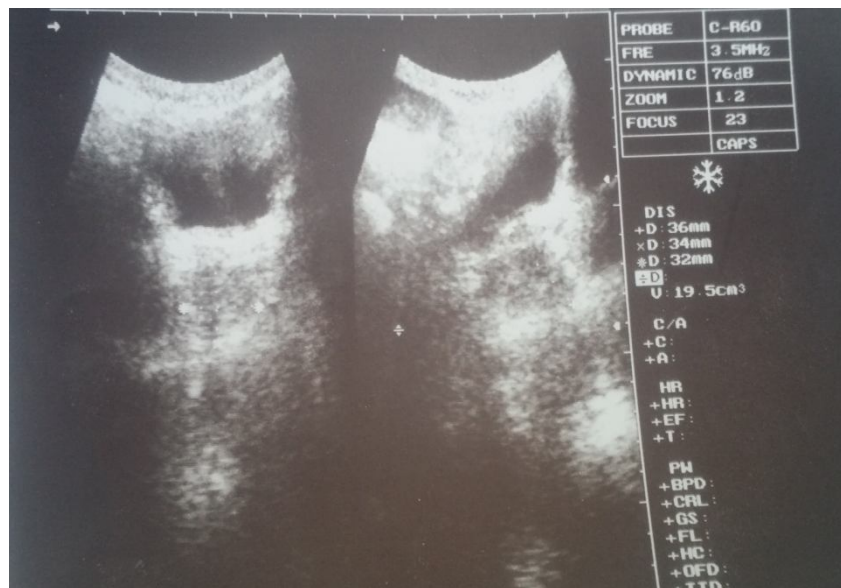

Appendix A

Ultrasound Images

Appendix (A.1) U/S image of 28 years old, 58kg male shows prostate volume 13.3cm^3

Appendix (A.2) U/S image of 31 years old, 64kg male shows prostate volume 19.5cm^3

Appendix (A.3) U/S image of 37years old, 64kg male shows prostate volume 15cm^3

Appendix (A.4) U/S image of 38 years old, 64kg male shows prostate volume 27cm^3

Appendix (A.5) U/S image of 35 years old, 69 kg male shows prostate volume 28.6 cm^3

Appendix (A.6) U/S image of 21 years old, 56kg male shows prostate volume 14.7 cm^3

Appendix (A.7) U/S image of 23 years old, 54kg male shows prostate volume 14.1cm^3

Appendix (A.8) U/S image of 21 years old, 56 kg married male shows prostate volume 19.2cm^3

Appendix (A.9) U/S image of 37 years old, 68kg single male shows prostate volume 23.9cm^3

Appendix (A.10) U/S image of 27 years old, 66kg male shows prostate volume 21.9cm^3

Appendix B

Data Collection Sheet

Subject No	Age	Weight	measurements			Prostate volume
			length	depth	width	