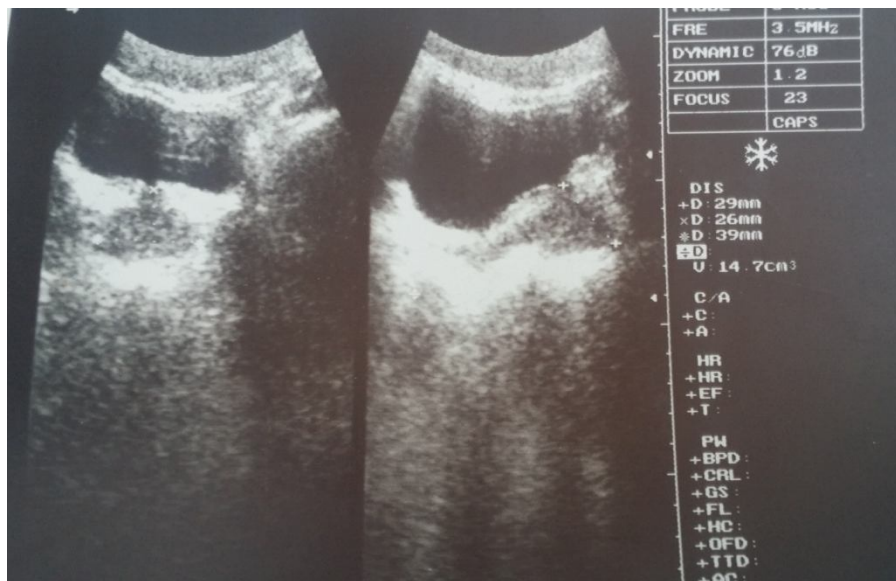

Appendix A

Ultrasound Images

Appendix (A.1) U/S image of 28 years old, 58kg male shows prostate volume 13.3cm^3

Appendix (A.2) U/S image of 31 years old, 64kg male shows prostate volume 19.5cm^3

Appendix (A.3) U/S image of 37years old, 64kg male shows prostate volume 15cm^3

Appendix (A.4) U/S image of 38 years old, 64kg male shows prostate volume 27cm^3

Appendix (A.5) U/S image of 35 years old, 69 kg male shows prostate volume 28.6 cm^3

Appendix (A.6) U/S image of 21 years old, 56kg male shows prostate volume 14.7 cm^3

Appendix (A.7) U/S image of 23 years old, 54kg male shows prostate volume 14.1cm^3

Appendix (A.8) U/S image of 21 years old, 56 kg married male shows prostate volume 19.2cm^3

Appendix (A.9) U/S image of 37 years old, 68kg single male shows prostate volume 23.9cm^3

Appendix (A.10) U/S image of 27 years old, 66kg male shows prostate volume 21.9cm^3

Appendix B

Data Collection Sheet

Subject No	Age	Weight	measurements			Prostate volume
			length	depth	width	