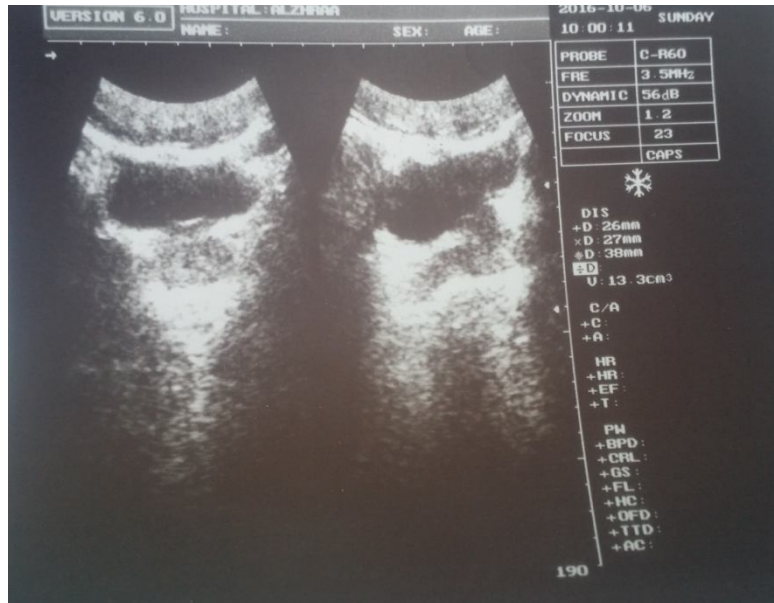

Appendix A

Ultrasound Images

Appendix (A.1) U/S image of 28 years old, 58kg male shows prostate volume 13.3cm^3

Appendix (A.2) U/S image of 31 years old, 64kg male shows prostate volume 19.5cm^3

Appendix (A.3) U/S image of 37years old, 64kg male shows prostate volume 15cm^3

Appendix (A.4) U/S image of 38 years old, 64kg male shows prostate volume 27cm^3

Appendix (A.5) U/S image of 35 years old, 69 kg male shows prostate volume 28.6 cm^3

Appendix (A.6) U/S image of 21 years old, 56kg male shows prostate volume 14.7 cm^3

Appendix (A.7) U/S image of 23 years old, 54kg male shows prostate volume 14.1cm^3

Appendix (A.8) U/S image of 21 years old, 56 kg married male shows prostate volume 19.2cm^3

Appendix (A.9) U/S image of 37 years old, 68kg single male shows prostate volume 23.9cm^3

Appendix (A.10) U/S image of 27 years old, 66kg male shows prostate volume 21.9cm^3

Appendix B

Data Collection Sheet

Subject No	Age	Weight	measurements			Prostate volume
			length	depth	width	