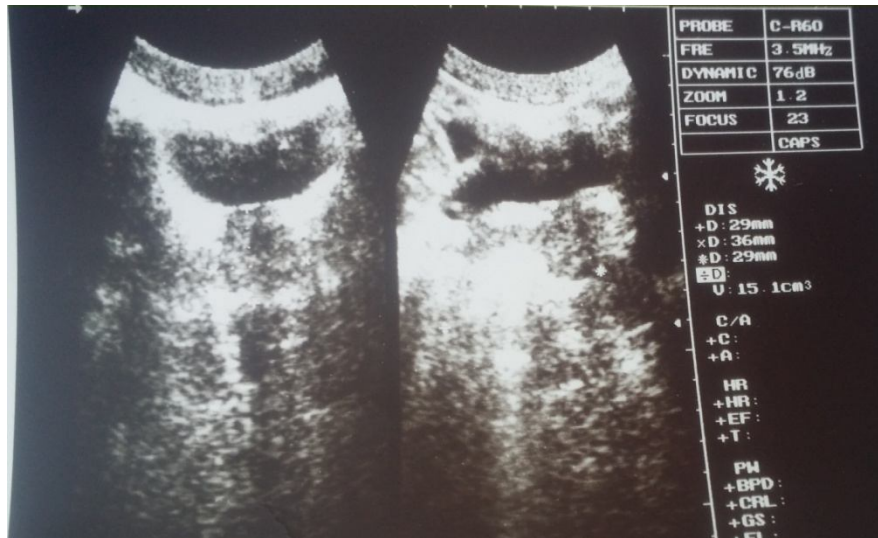

Appendix A

Ultrasound Images

Appendix (A.1) U/S image of 28 years old, 58kg male shows prostate volume 13.3cm^3

Appendix (A.2) U/S image of 31 years old, 64kg male shows prostate volume 19.5cm^3

Appendix (A.3) U/S image of 37years old, 64kg male shows prostate volume 15cm^3

Appendix (A.4) U/S image of 38 years old, 64kg male shows prostate volume 27cm^3

Appendix (A.5) U/S image of 35 years old, 69 kg male shows prostate volume 28.6 cm^3

Appendix (A.6) U/S image of 21 years old, 56kg male shows prostate volume 14.7 cm^3

Appendix (A.7) U/S image of 23 years old, 54kg male shows prostate volume 14.1cm^3

Appendix (A.8) U/S image of 21 years old, 56 kg married male shows prostate volume 19.2cm^3

Appendix (A.9) U/S image of 37 years old, 68kg single male shows prostate volume 23.9cm^3

Appendix (A.10) U/S image of 27 years old, 66kg male shows prostate volume 21.9cm^3

Appendix B

Data Collection Sheet

Subject No	Age	Weight	measurements			Prostate volume
			length	depth	width	