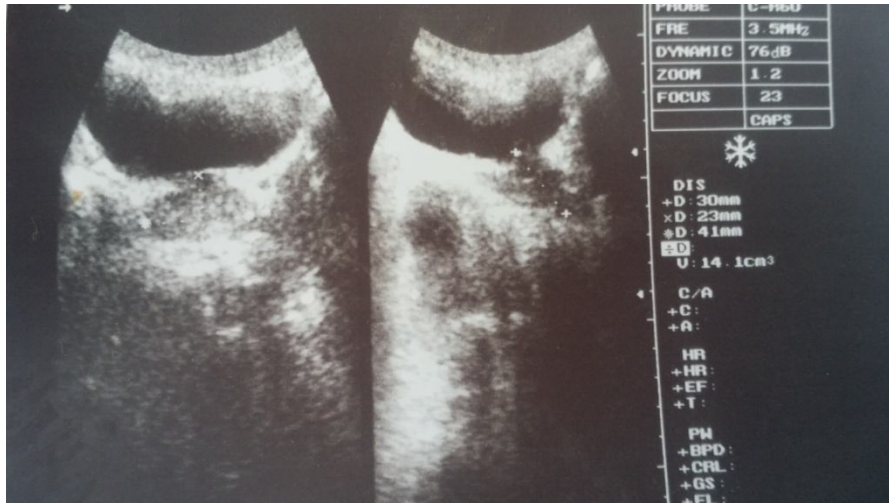

Appendix A

Ultrasound Images

Appendix (A.1) U/S image of 28 years old, 58kg male shows prostate volume 13.3cm^3

Appendix (A.2) U/S image of 31 years old, 64kg male shows prostate volume 19.5cm^3

Appendix (A.3) U/S image of 37years old, 64kg male shows prostate volume 15cm^3

Appendix (A.4) U/S image of 38 years old, 64kg male shows prostate volume 27cm^3

Appendix (A.5) U/S image of 35 years old, 69 kg male shows prostate volume 28.6 cm^3

Appendix (A.6) U/S image of 21 years old, 56kg male shows prostate volume 14.7 cm^3

Appendix (A.7) U/S image of 23 years old, 54kg male shows prostate volume 14.1cm^3

Appendix (A.8) U/S image of 21 years old, 56 kg married male shows prostate volume 19.2cm^3

Appendix (A.9) U/S image of 37 years old, 68kg single male shows prostate volume 23.9cm^3

Appendix (A.10) U/S image of 27 years old, 66kg male shows prostate volume 21.9cm^3

Appendix B

Data Collection Sheet

Subject No	Age	Weight	measurements			Prostate volume
			length	depth	width	