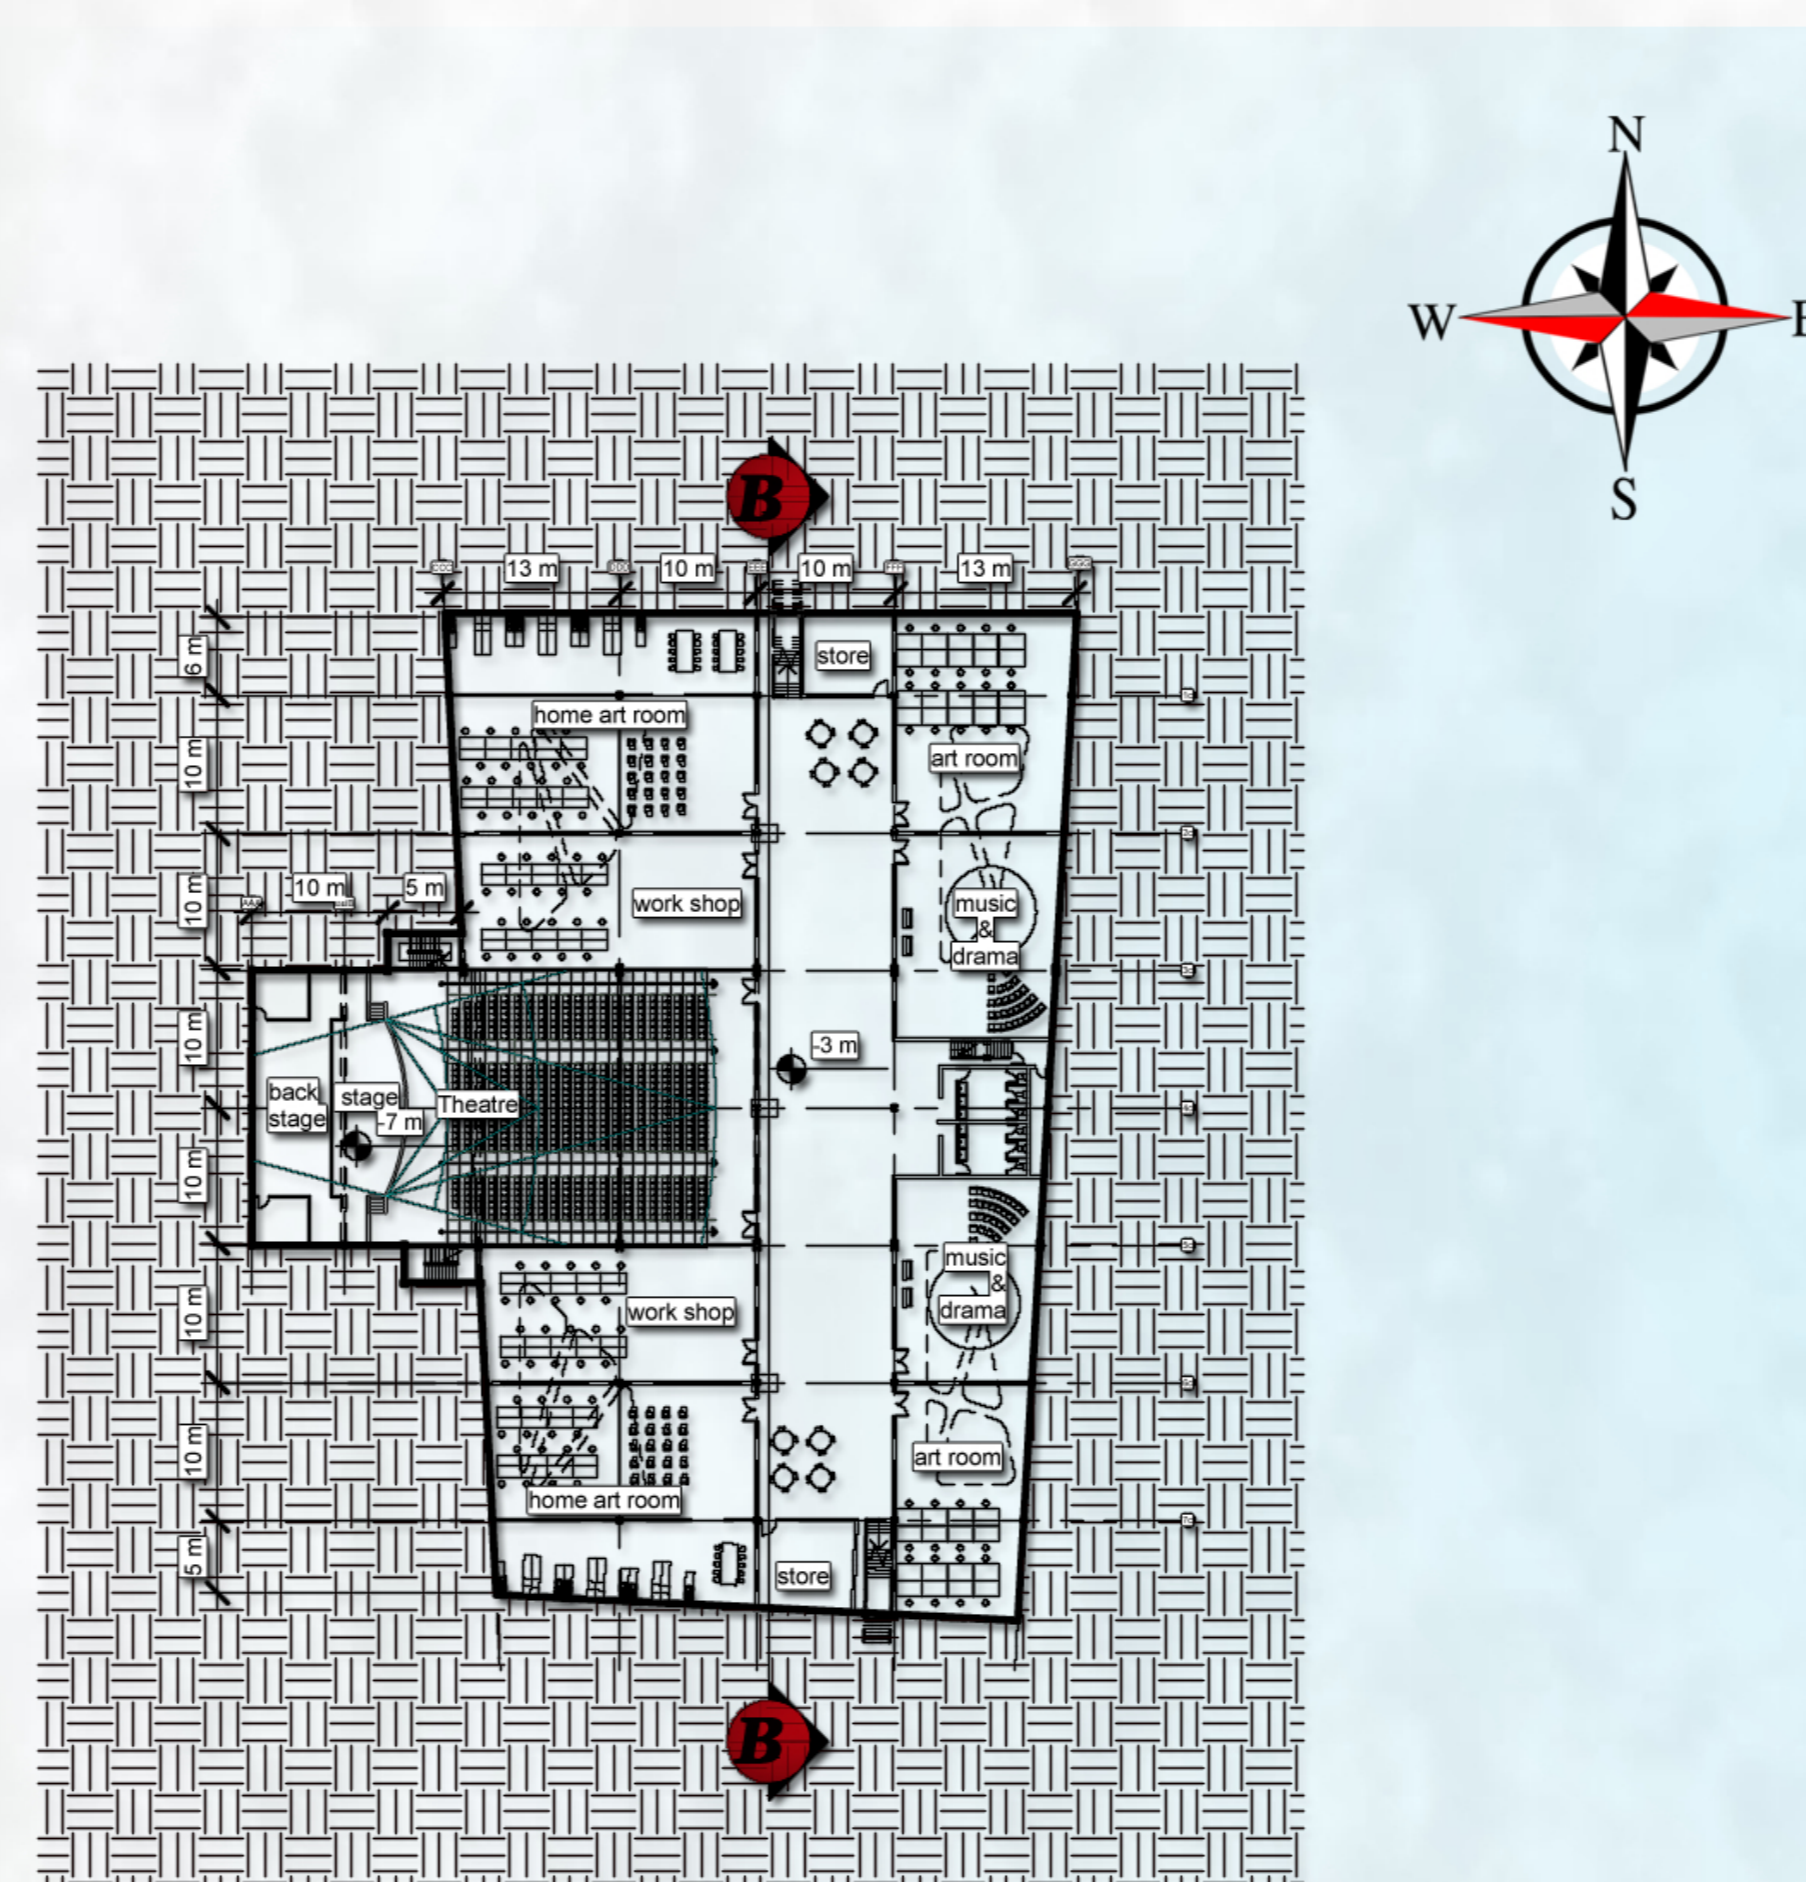

Designed By:

Hiba Abu Bakr Hassan

Supervised By:

O. Qrrad Fadl Allah

British Education Complex for Girls

**3rd Floor Plan
Scale 1:500**

**Under Ground Floor Plan
Scale 1:500**