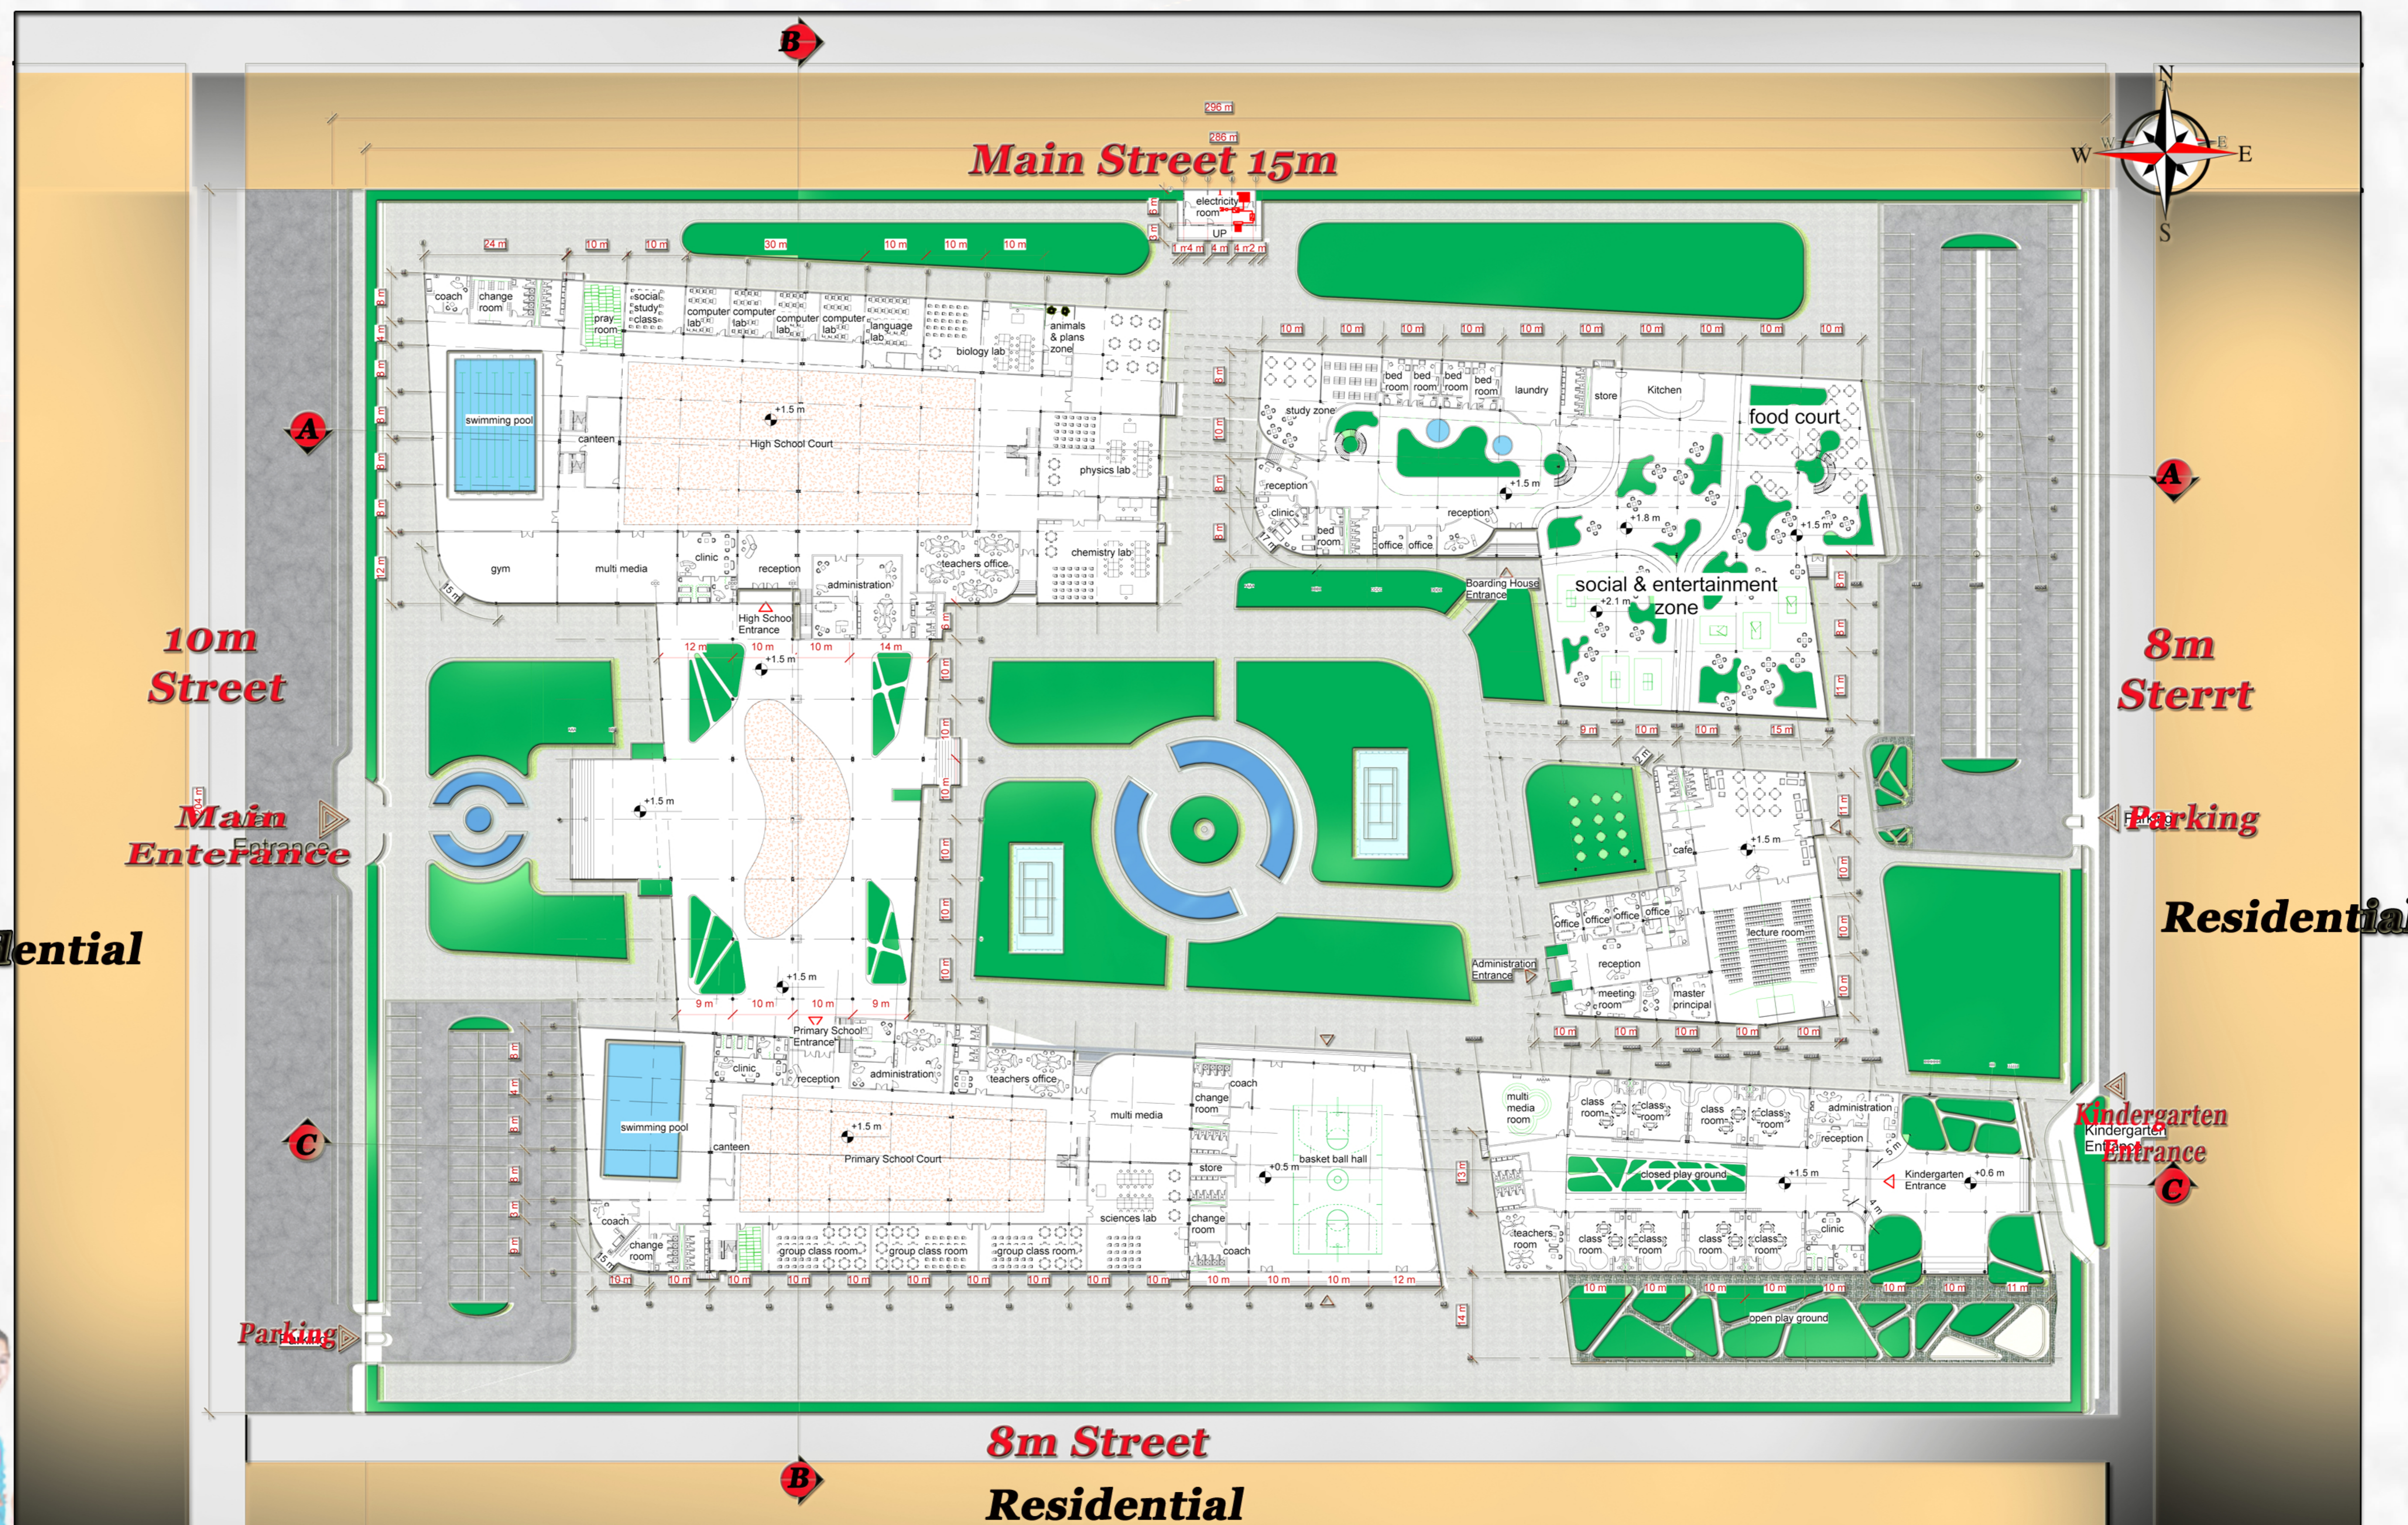

**Designed By:**

**British Education Complex for Girls**

**Hiba Abu Bakr Hassan**

**Supervised By:**

**O. Qrrad Fadl Allah**

**Ground Floor Plan  
Scale 1:500**