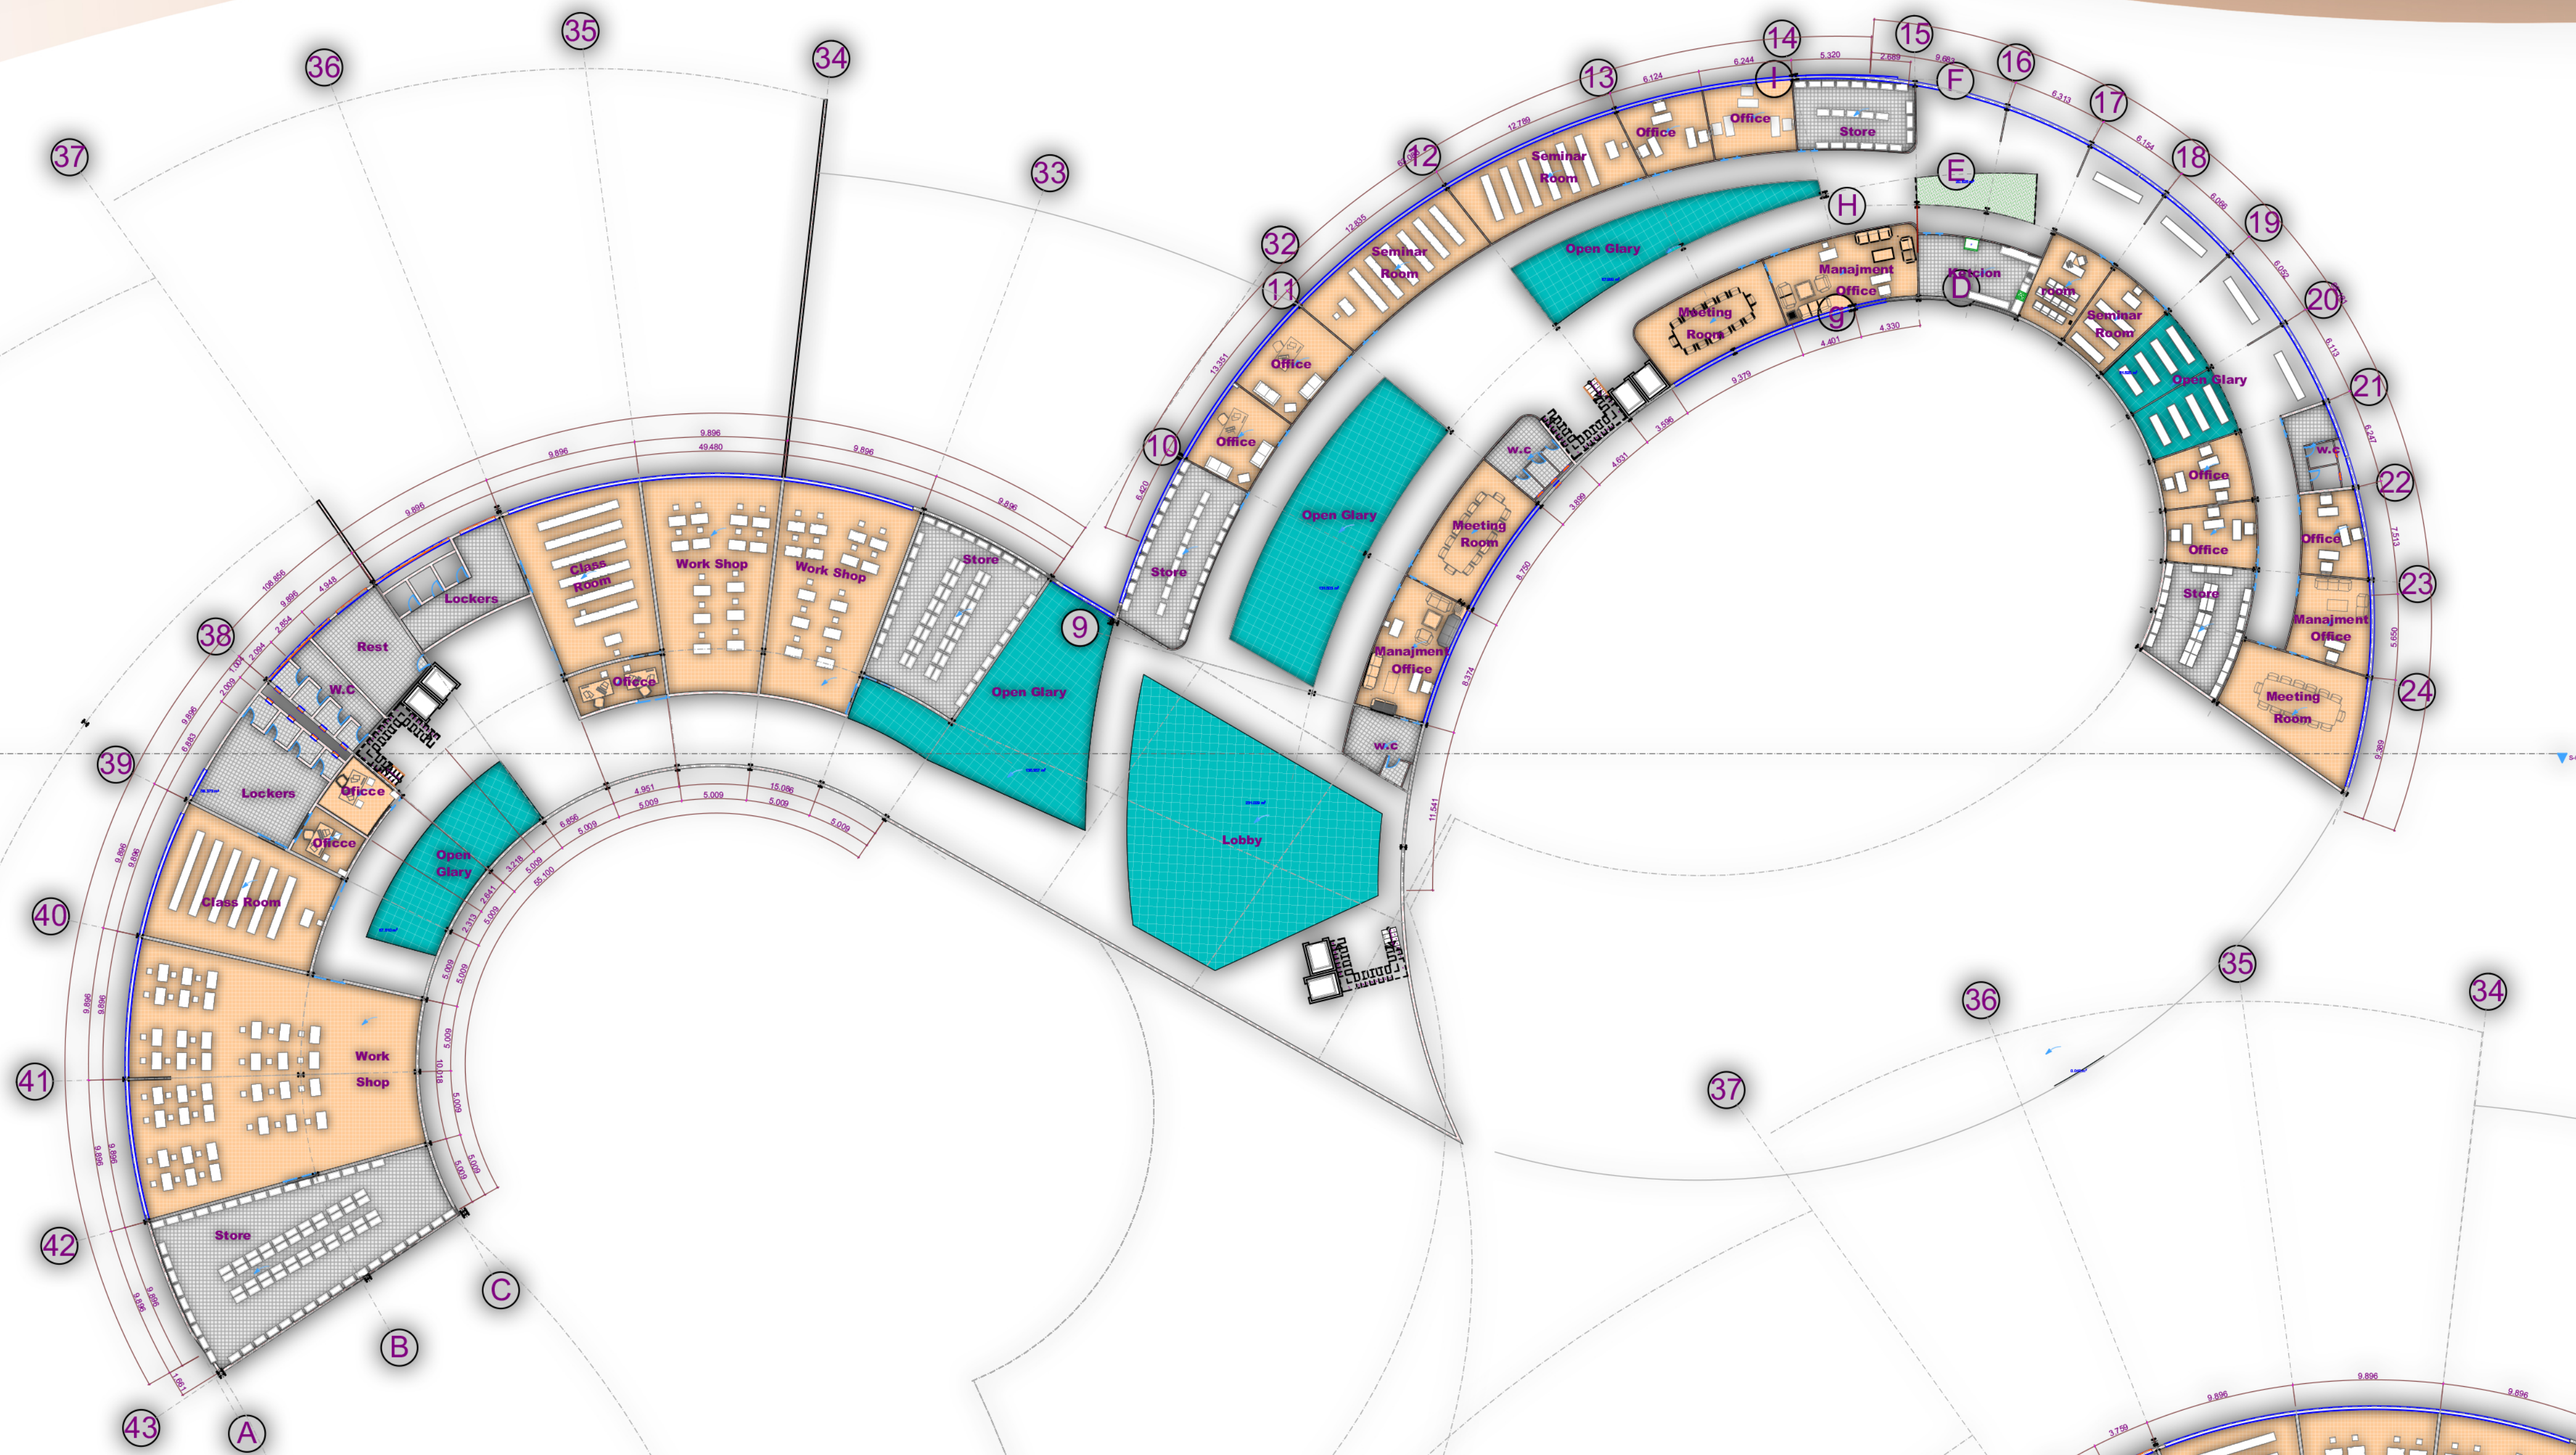

Woman Complex Design

3.ed Floor Plan
Scale 1:300

4.th Floor Plan
Scale 1:300

By; Malka Awad Eltahir