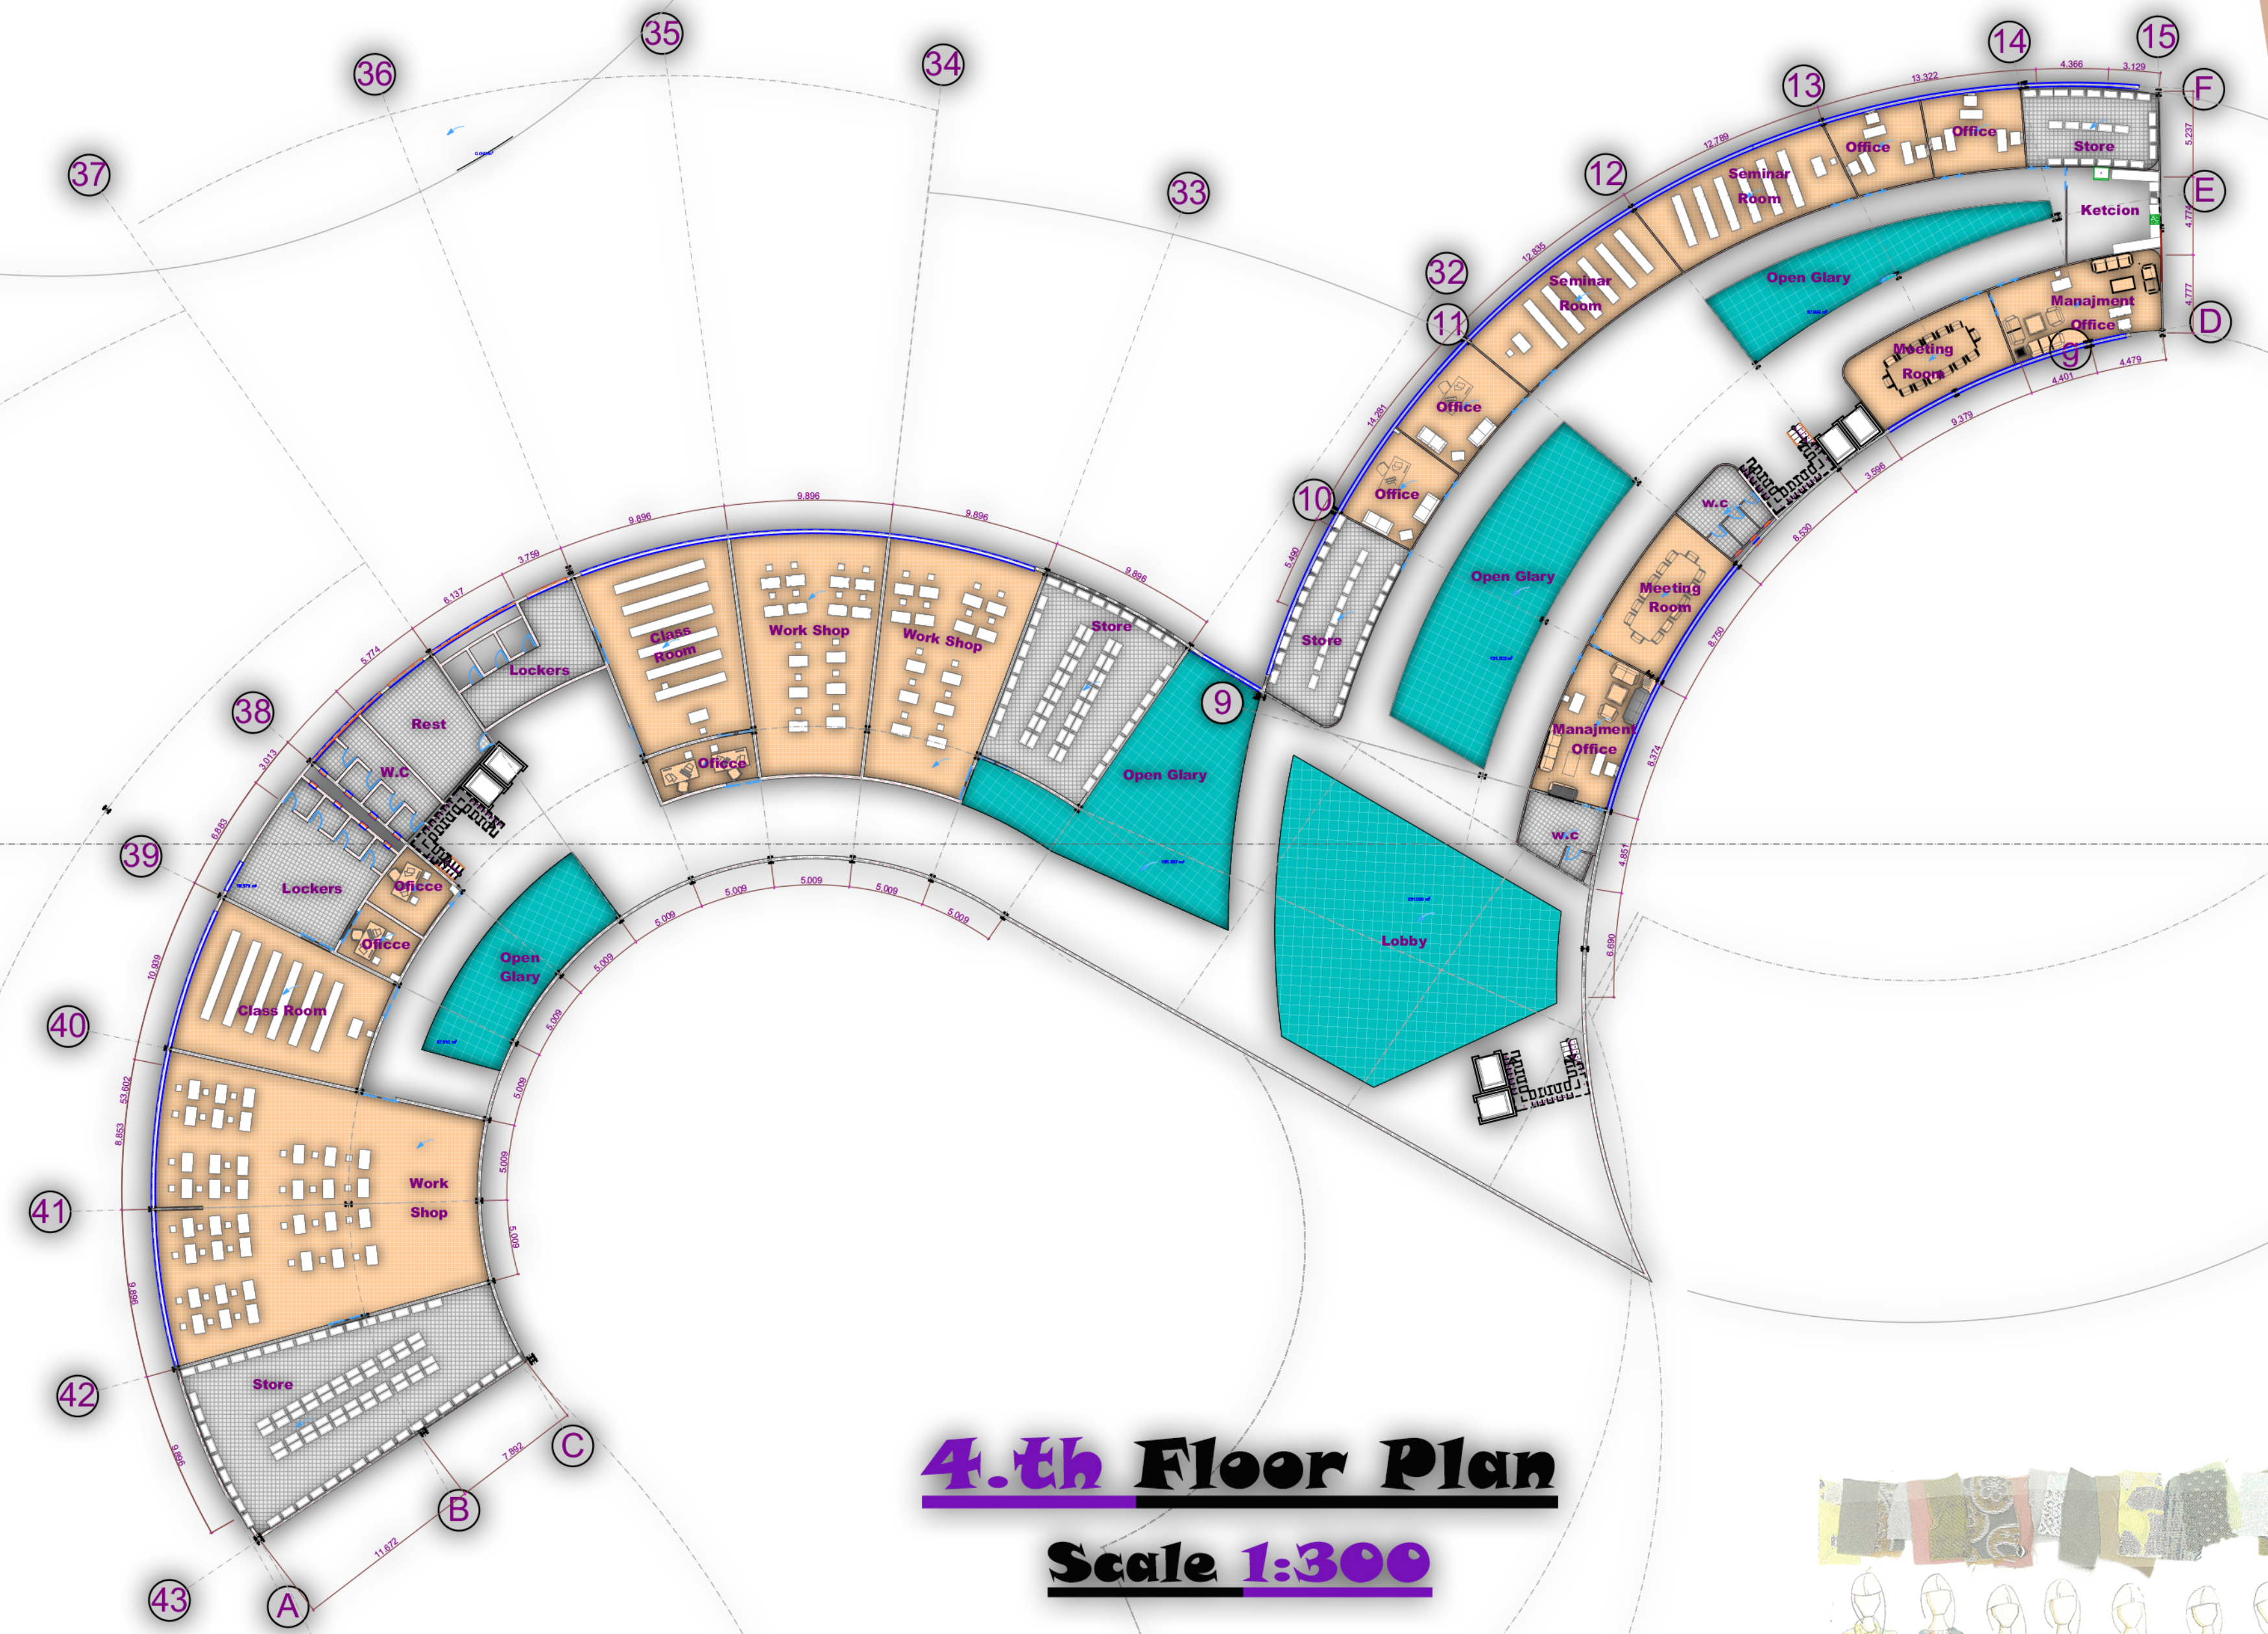

Woman Complex Design

3.ed Floor Plan
Scale 1:300

4.th Floor Plan
Scale 1:300

By; Malka Awad Eltahir