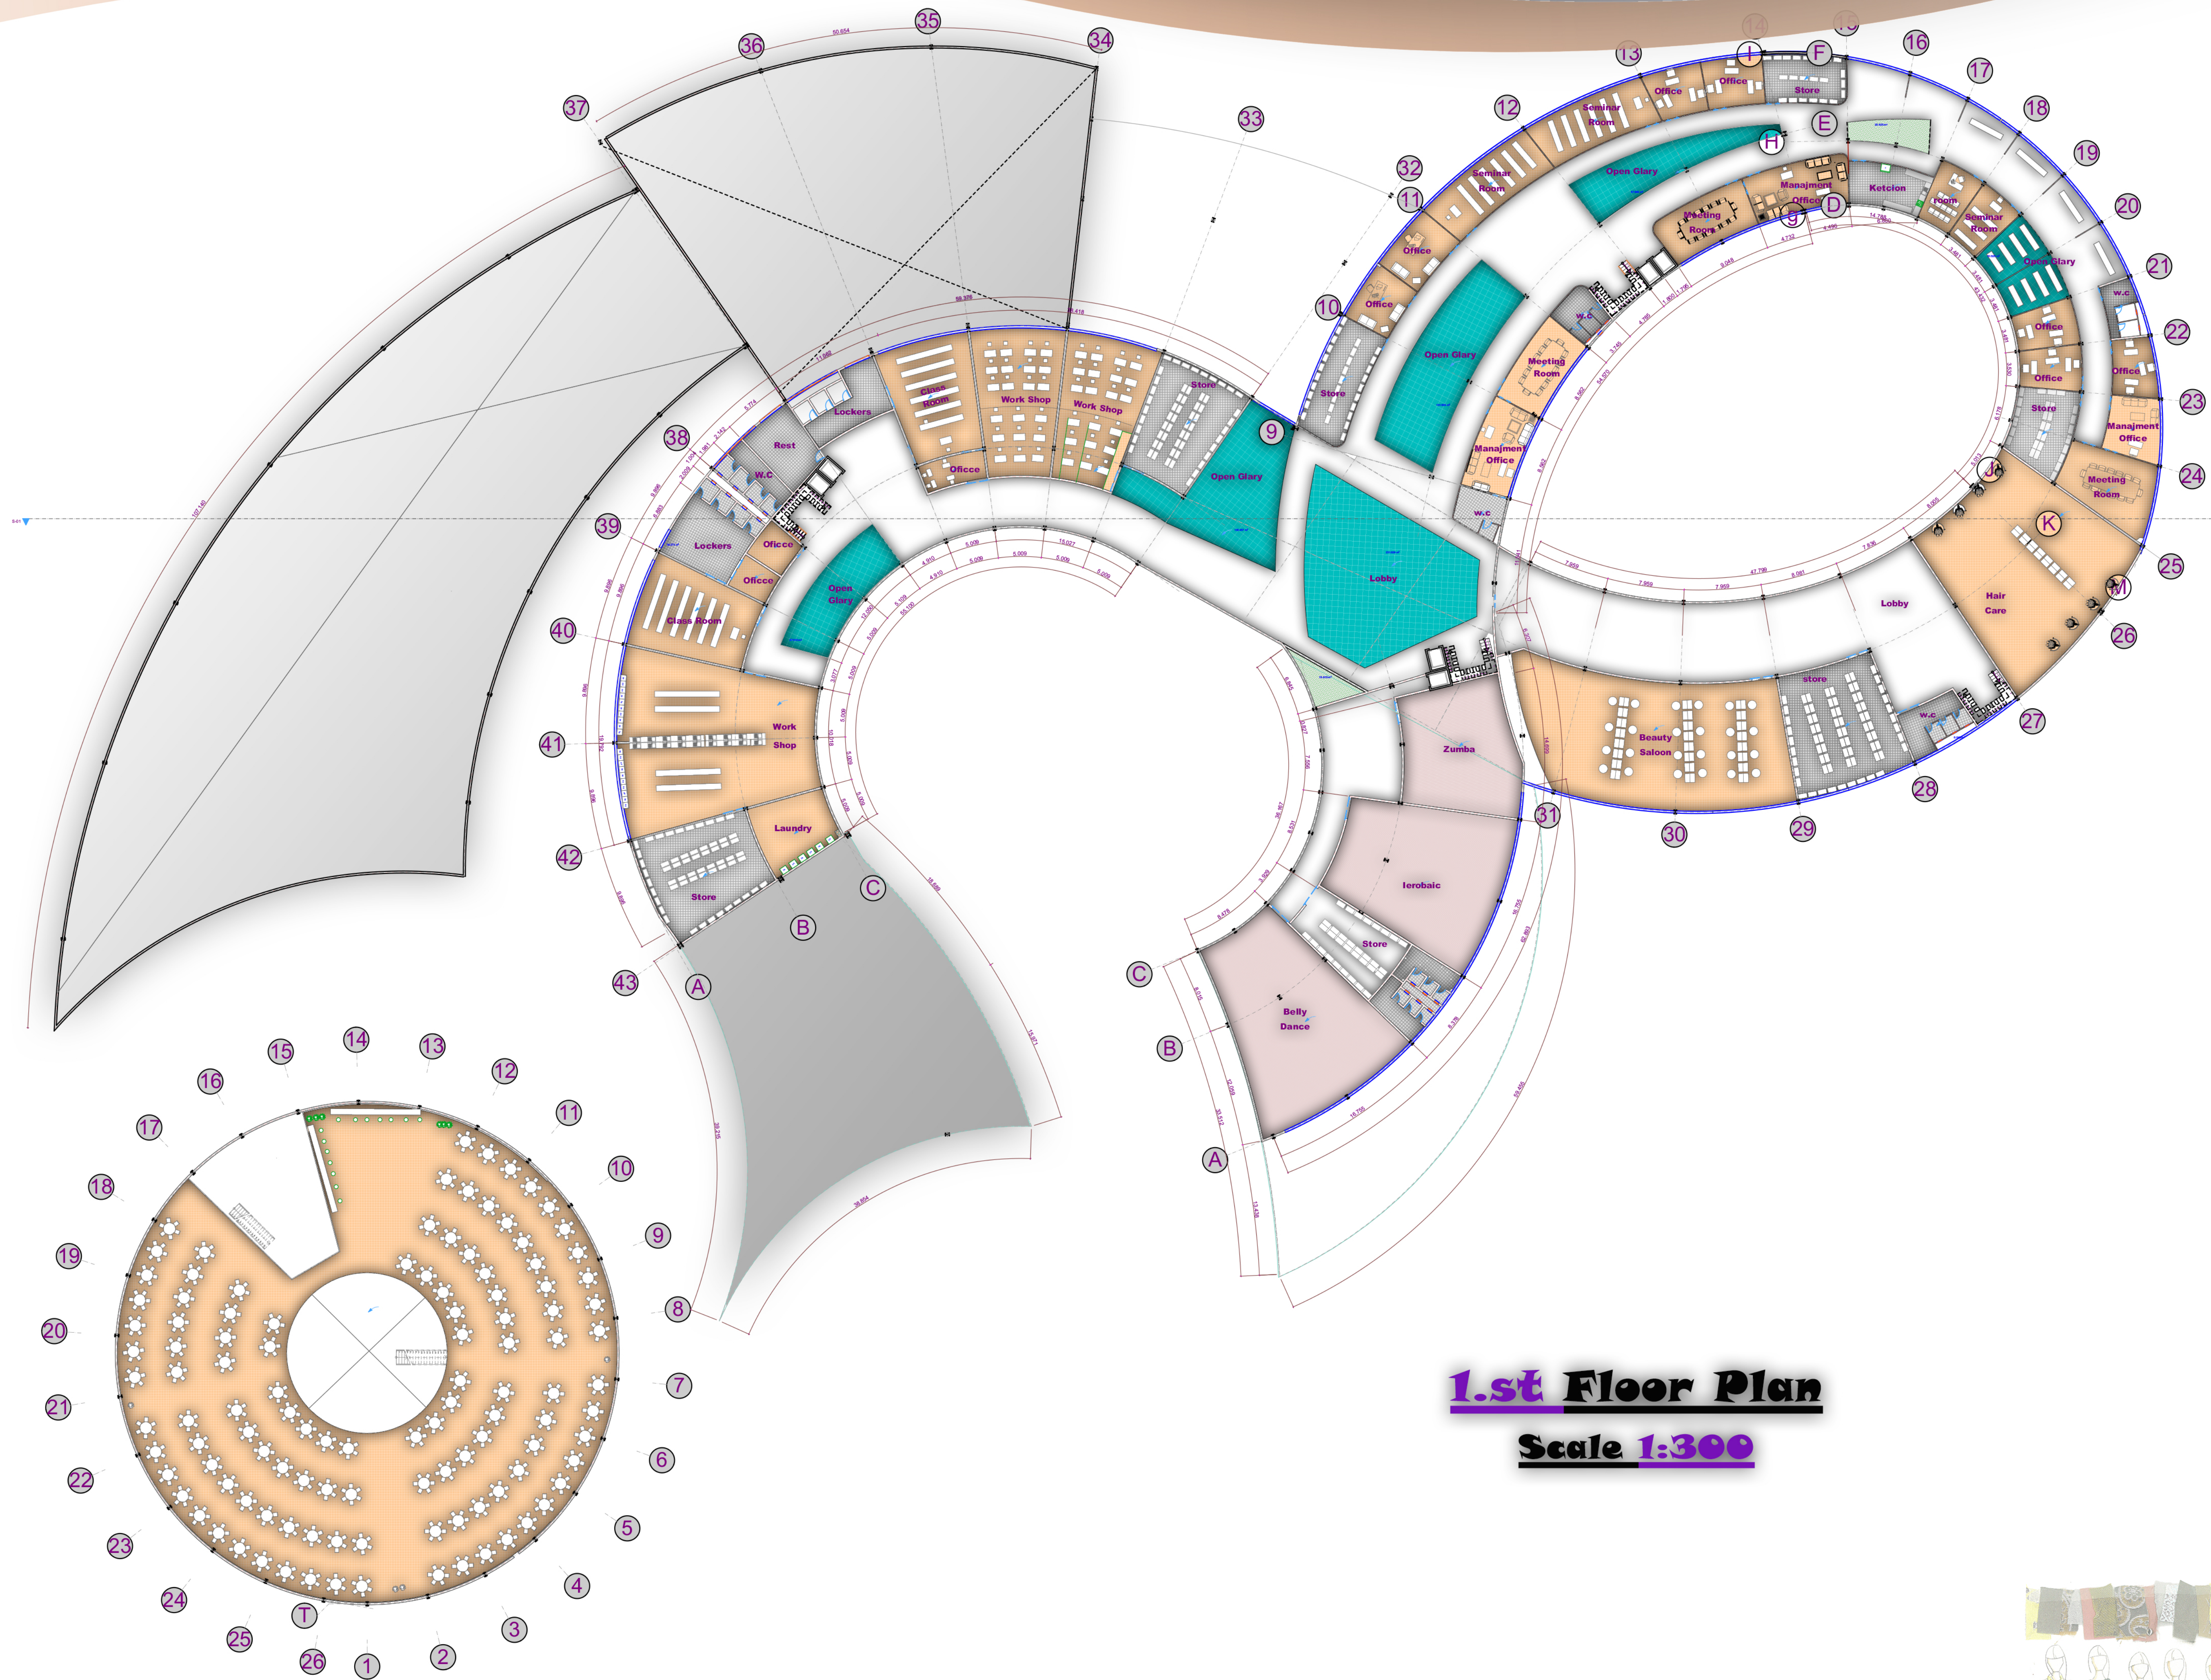

# Woman Complex Design

**1st Floor Plan**  
**Scale 1:300**

**By; Malka Awad Eltahir**