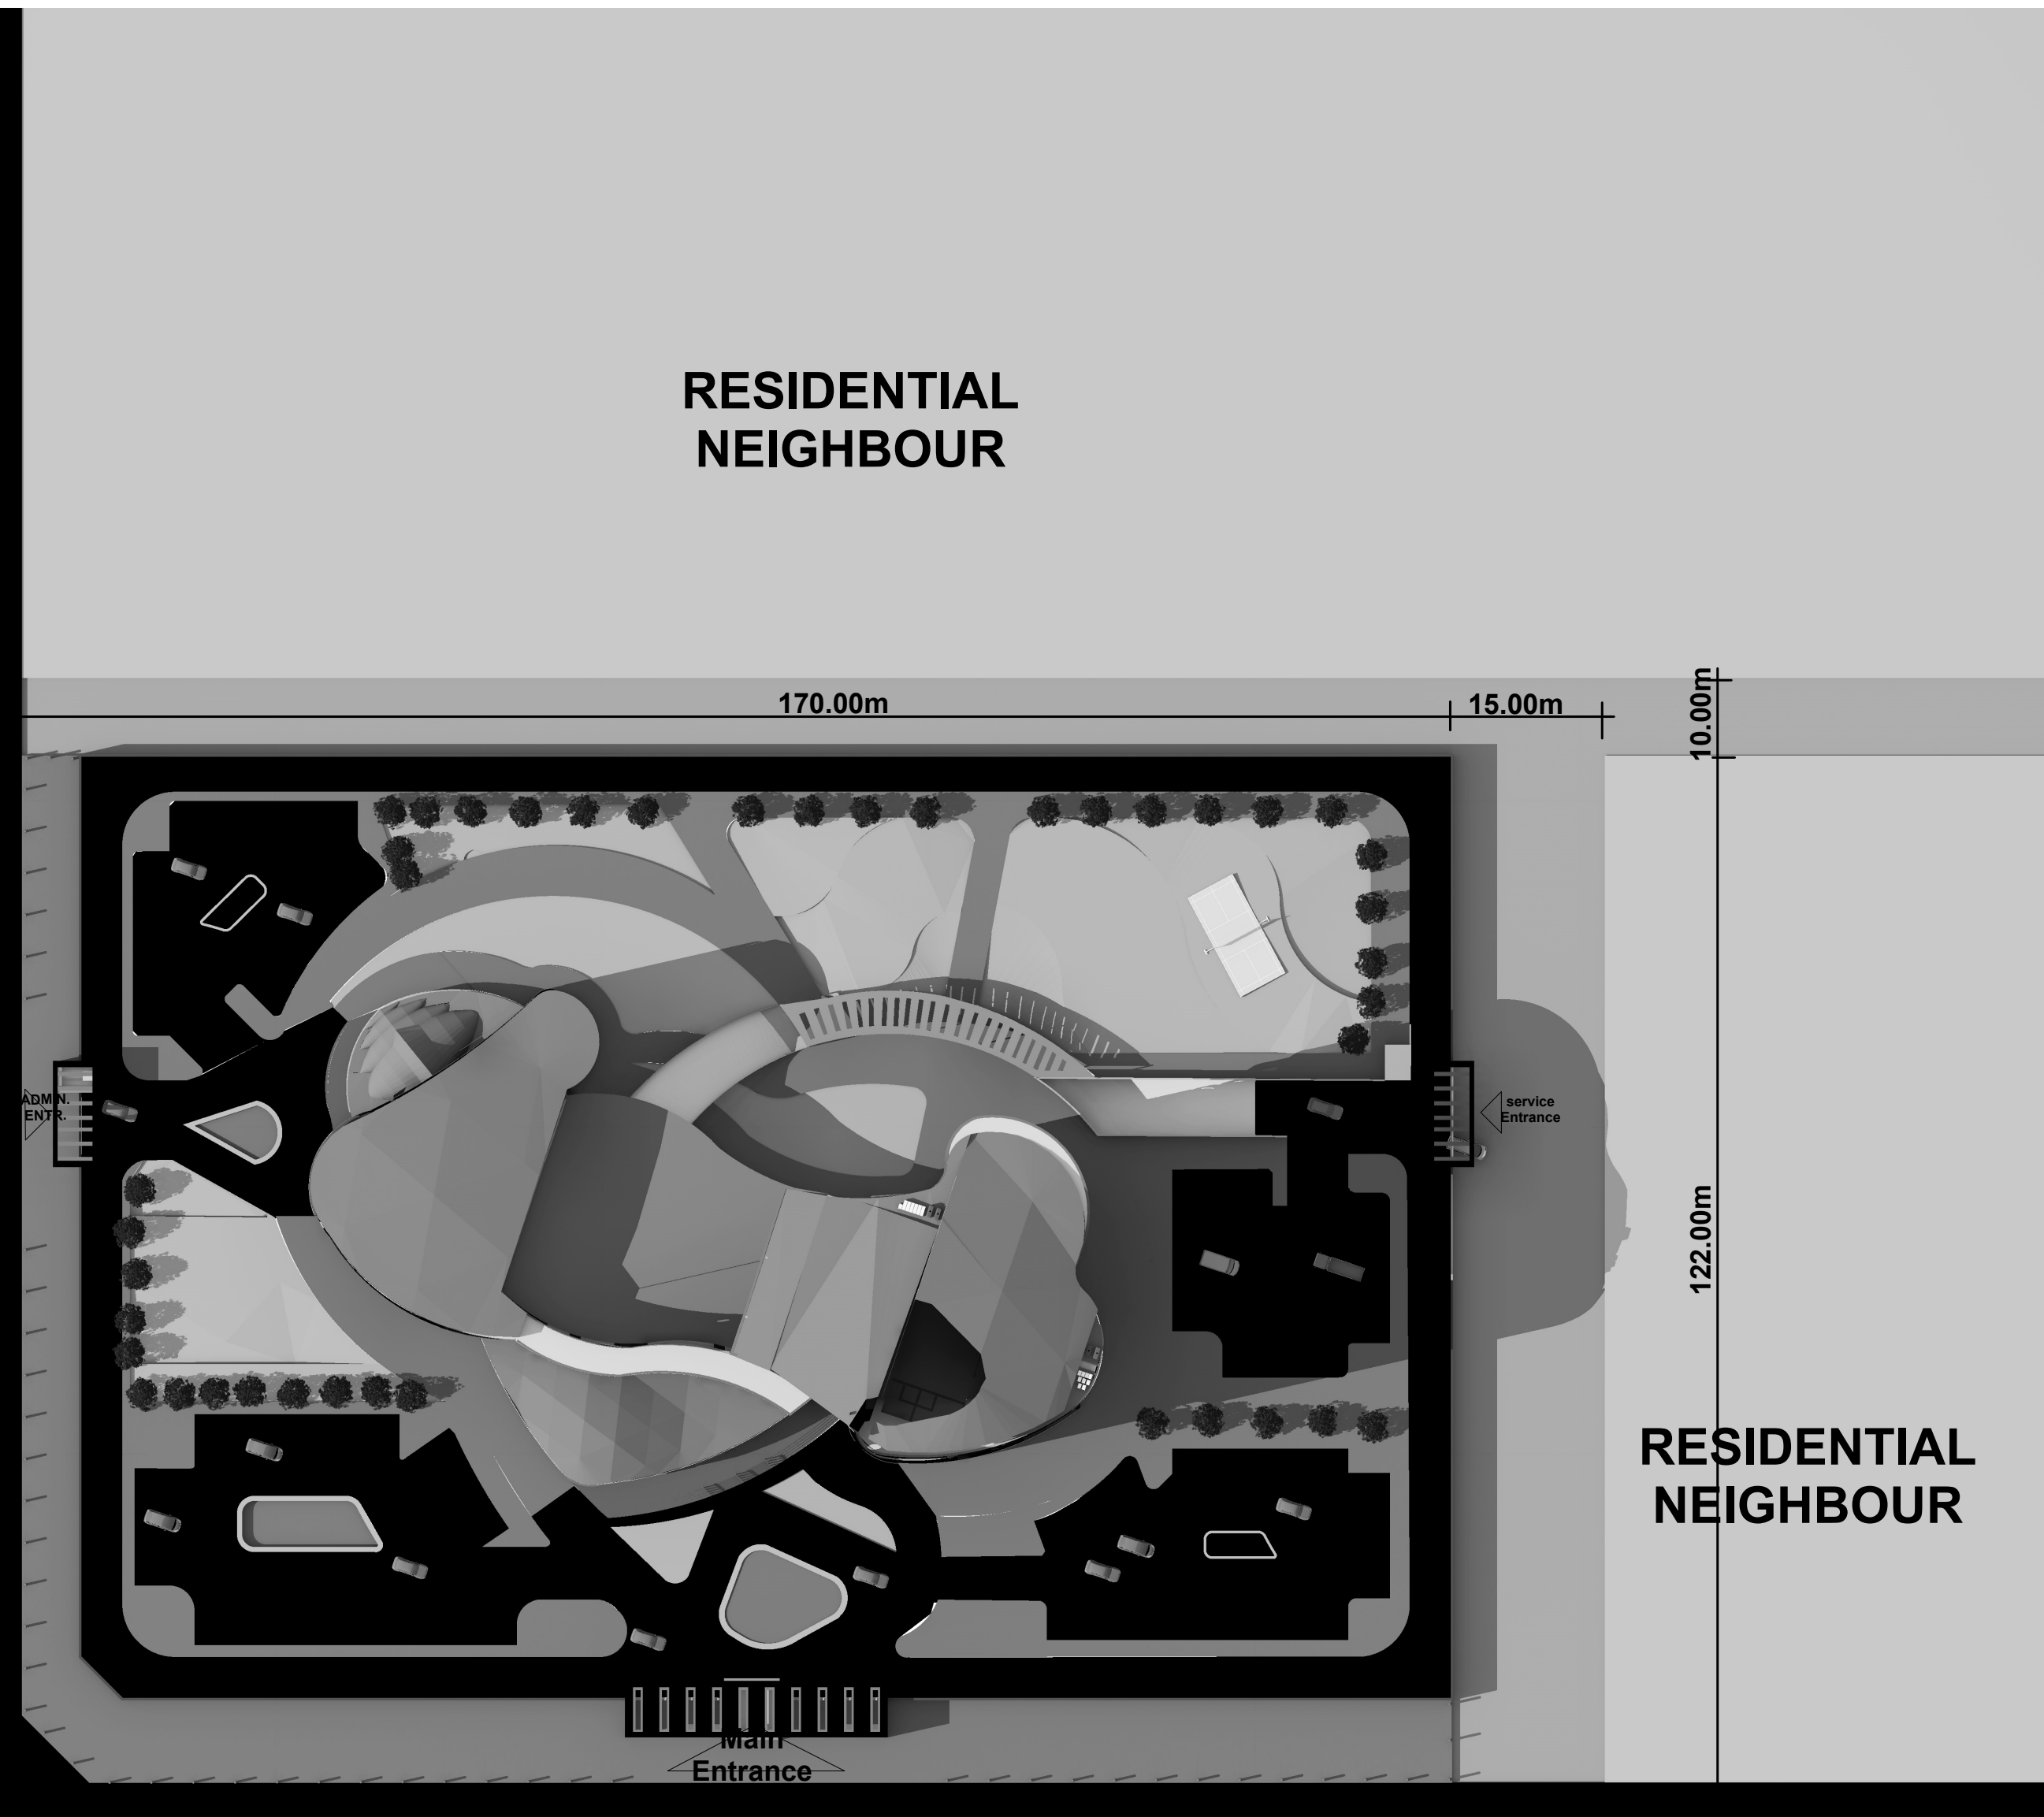

RESIDENTIAL
NEIGHBOUR

RESIDENTIAL
NEIGHBOUR

RESIDENTIAL
NEIGHBOUR

KOBAR PRISON

AL-BANAYOUSIE STREET

site located in :
sudan - khartoum - bahri

site area :
(122*170)

SITE PLAN
sc(1:750)