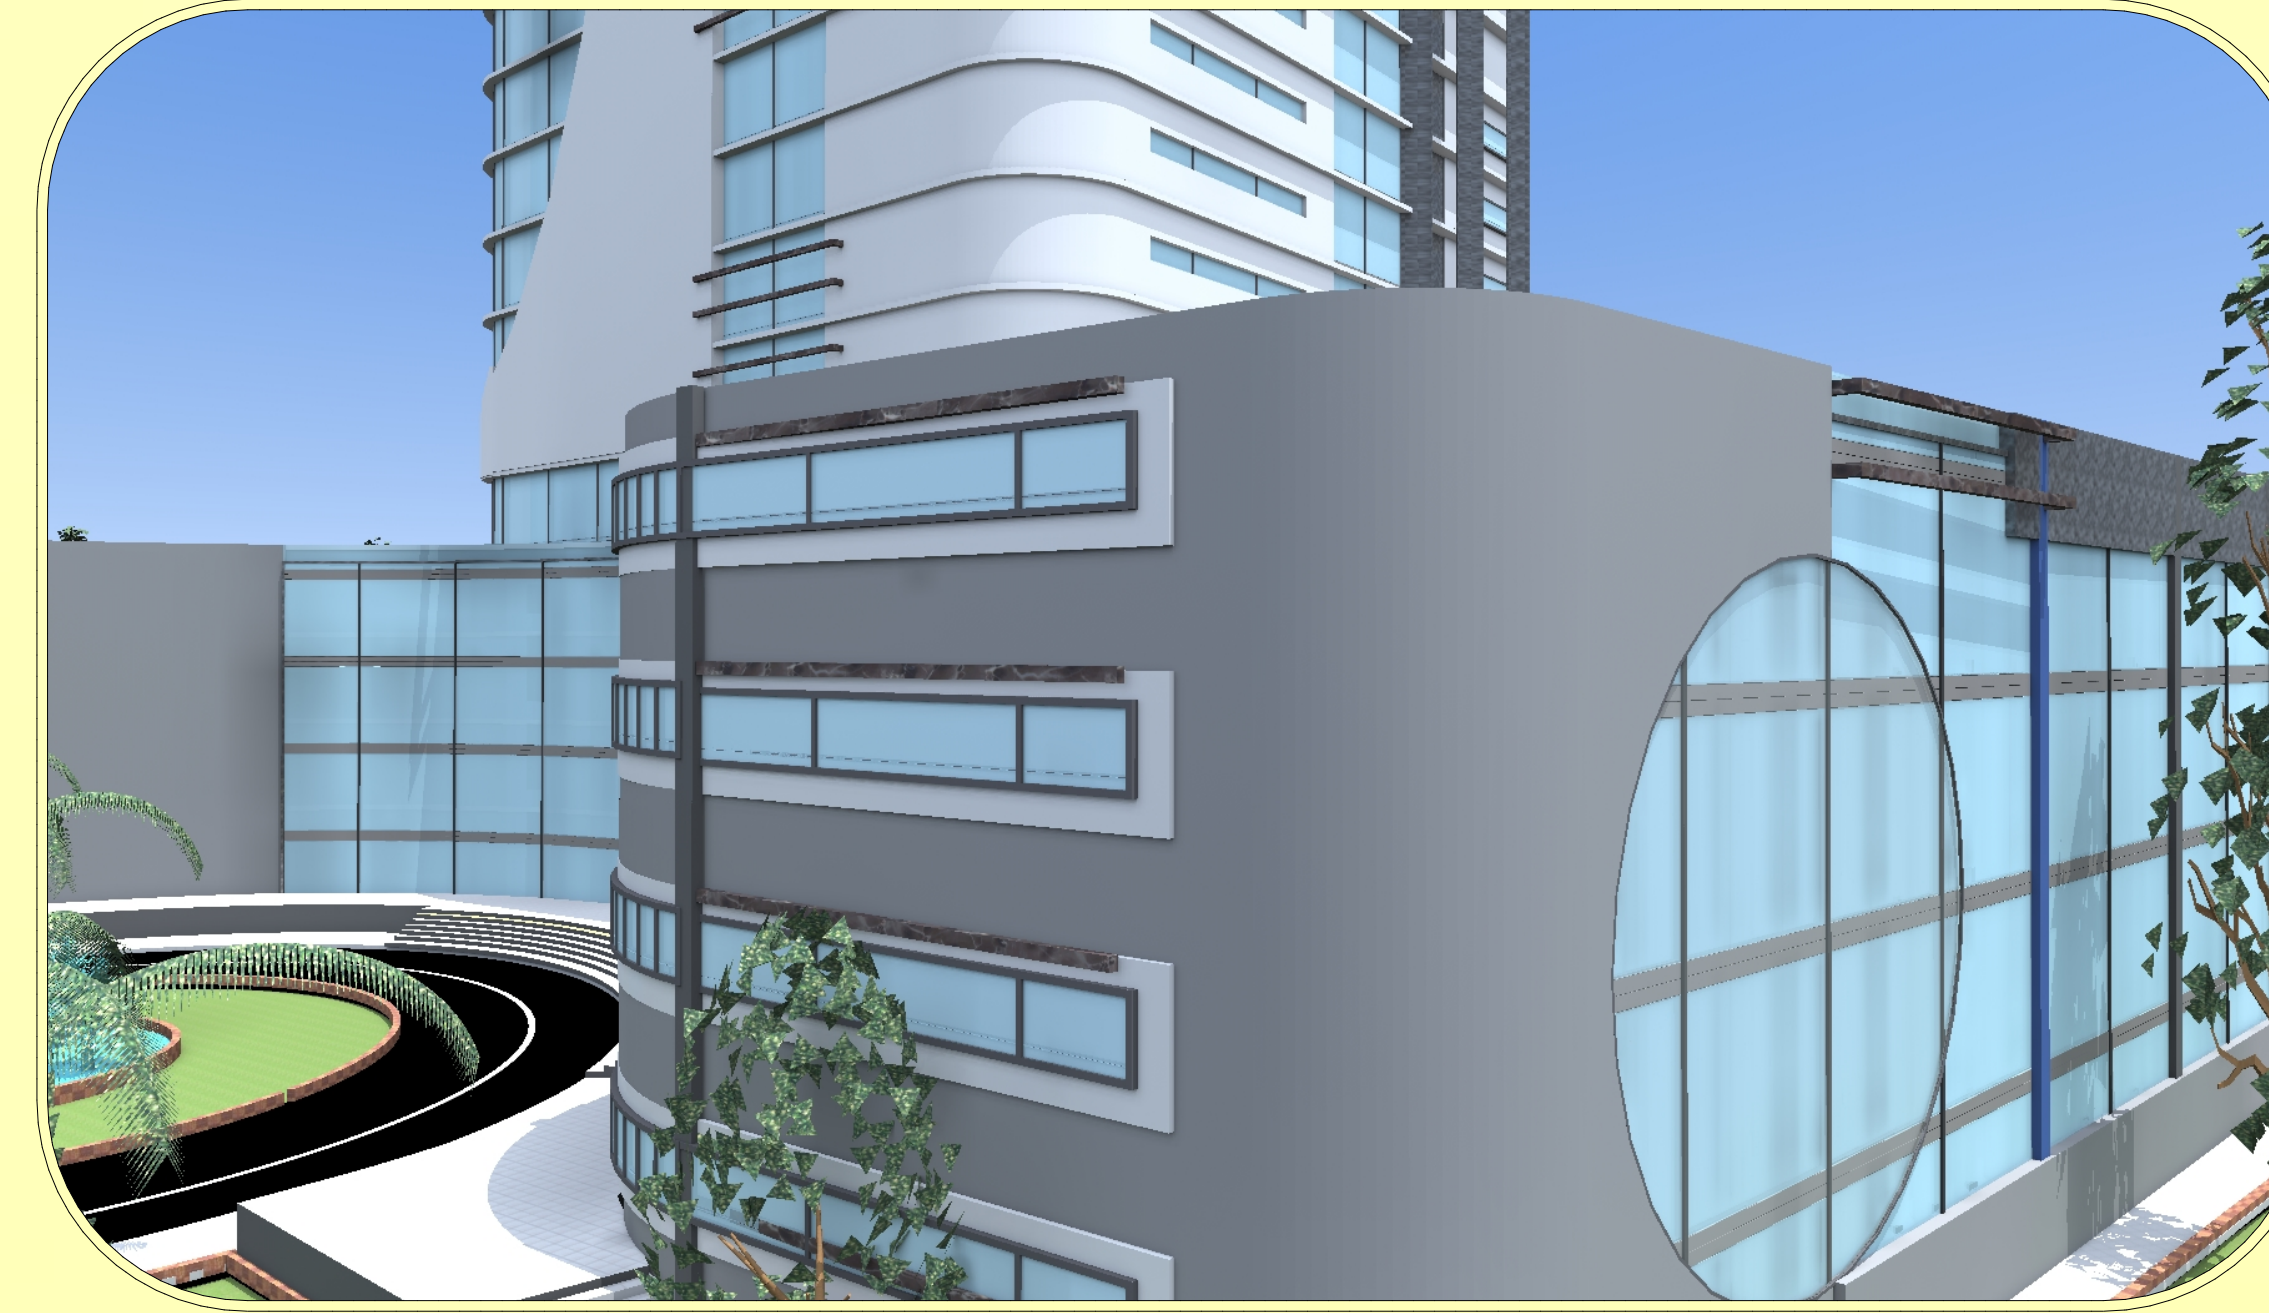

PERPECTIVE

VIEWS

G

SCALE: 1:300