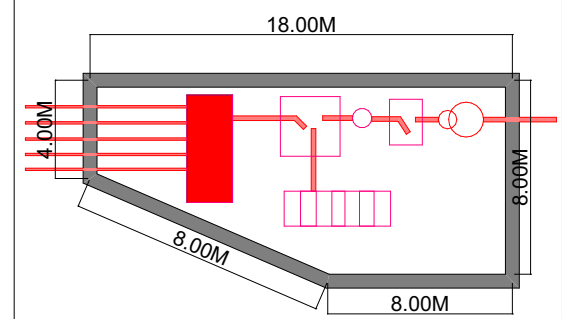

الشارع الرئيسي

REMARK

	ELECTRICITY LINE 11KV
	ELECTRICITY LINE 3000V
	ELECTRICITY LINE 415V
	STEP DOWN TRANSFORMER
	MAIN ELECTRIC SWITCH
	ELECTRIC SWITCH
	COUNTER
	MAIN-DIST BORD
	GENEAOR
	SUB-DIST BORD
	LAMPS WORK BY SUN ENERGY
	CONTROL KEY

الشارع الفرعي

**ELECTRICITY ROOM**

**SAFA SIDEEG FADL ALMULLA**

**5 STAR HOTEL**

**S.U.S.T**

**ELECTRIC SUPPLY PLAN**