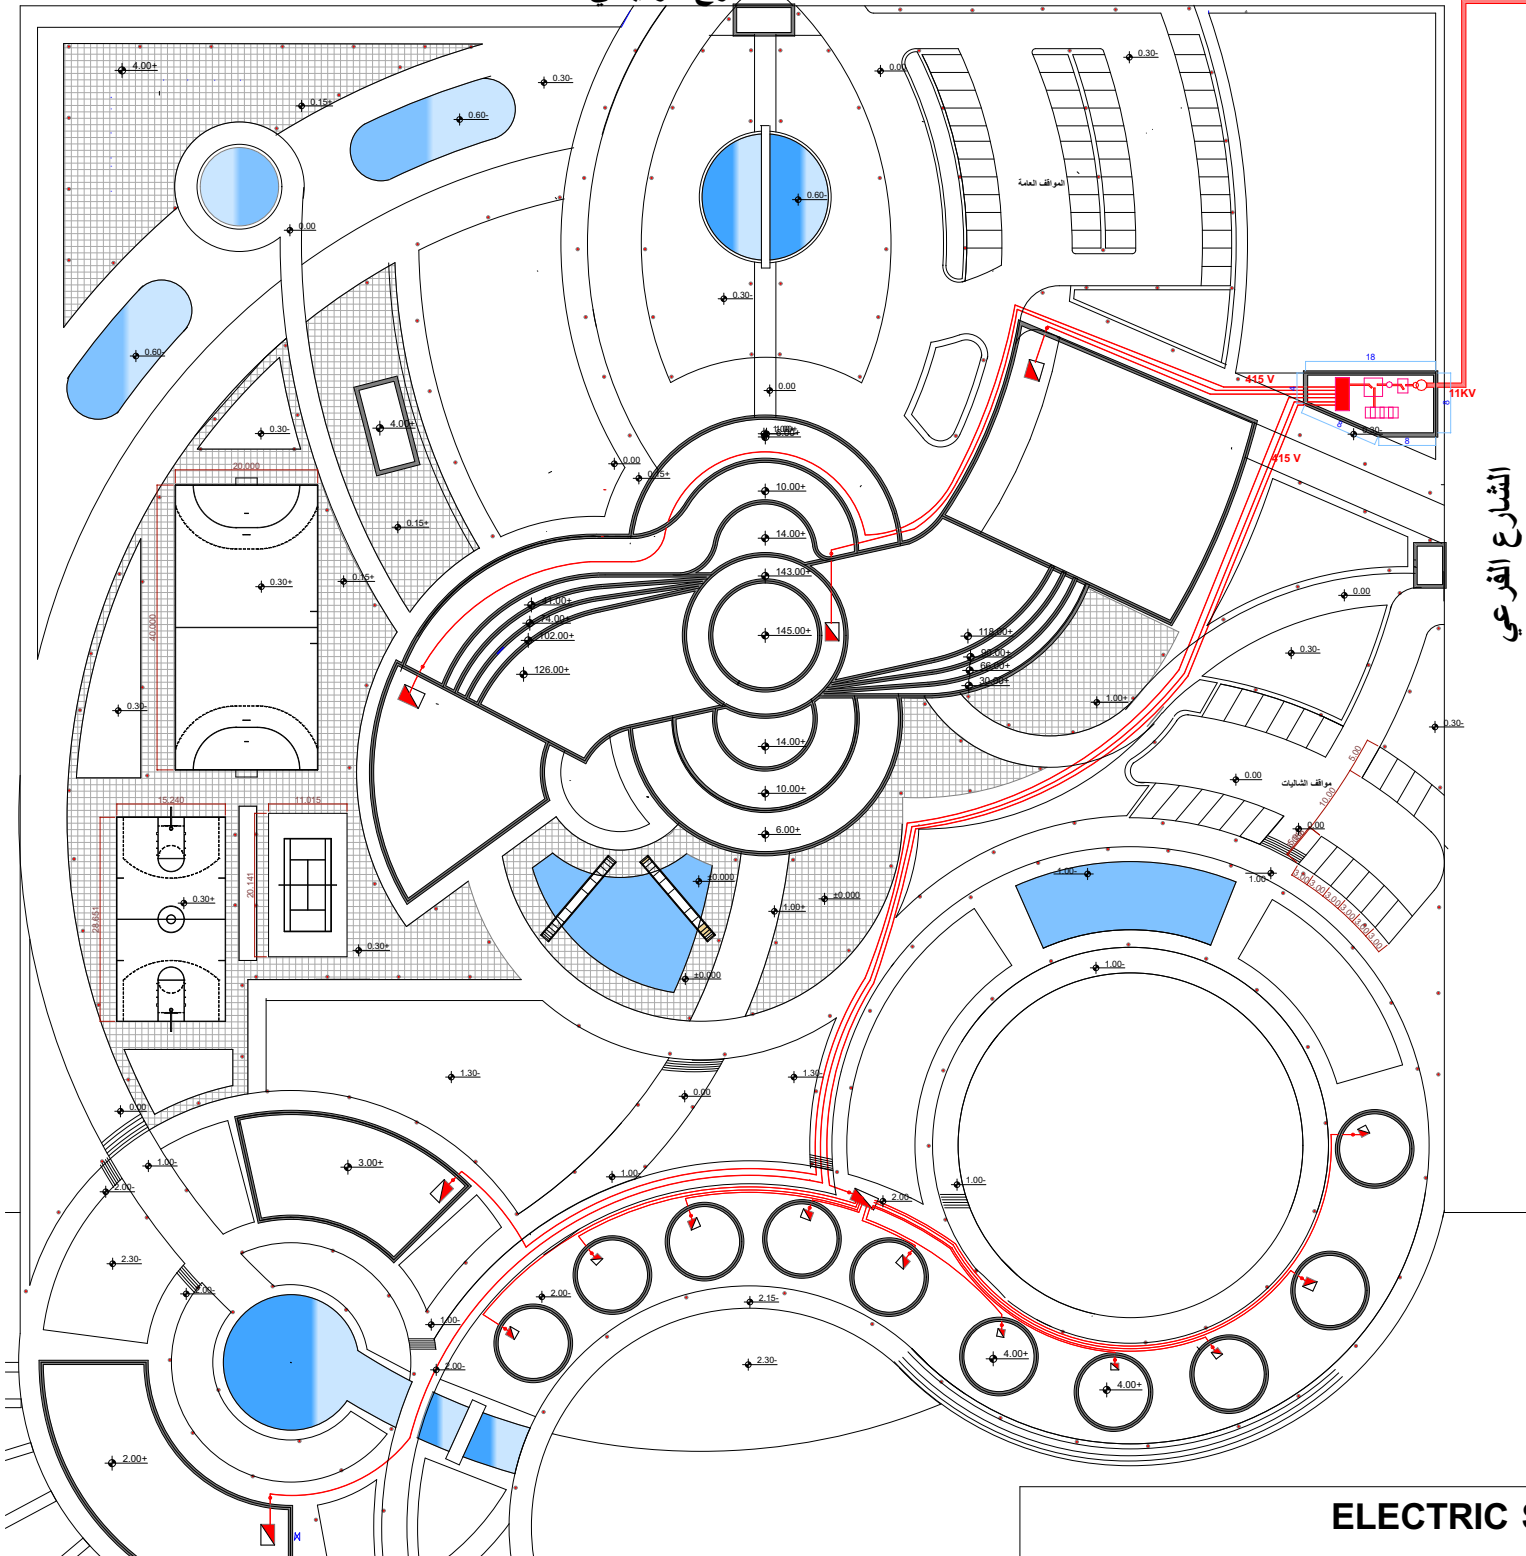

الشارع الرئيسي

REMARK

	ELECTRICITY LINE 11KV
	ELECTRICITY LINE 3000V
	ELECTRICITY LINE 415V
	STEP DOWN TRANSFORMER
	MAIN ELECTRIC SWITCH
	ELECTRIC SWITCH
	COUNTER
	MAIN-DIST BORD
	GENEAOR
	SUB-DIST BORD
	LAMPS WORK BY SUN ENERGY
	CONTROL KEY

الشارع الفرعي

**ELECTRICITY ROOM**

**SAFA SIDEEG FADL ALMULLA**

**5 STAR HOTEL**

**S.U.S.T**

**ELECTRIC SUPPLY PLAN**