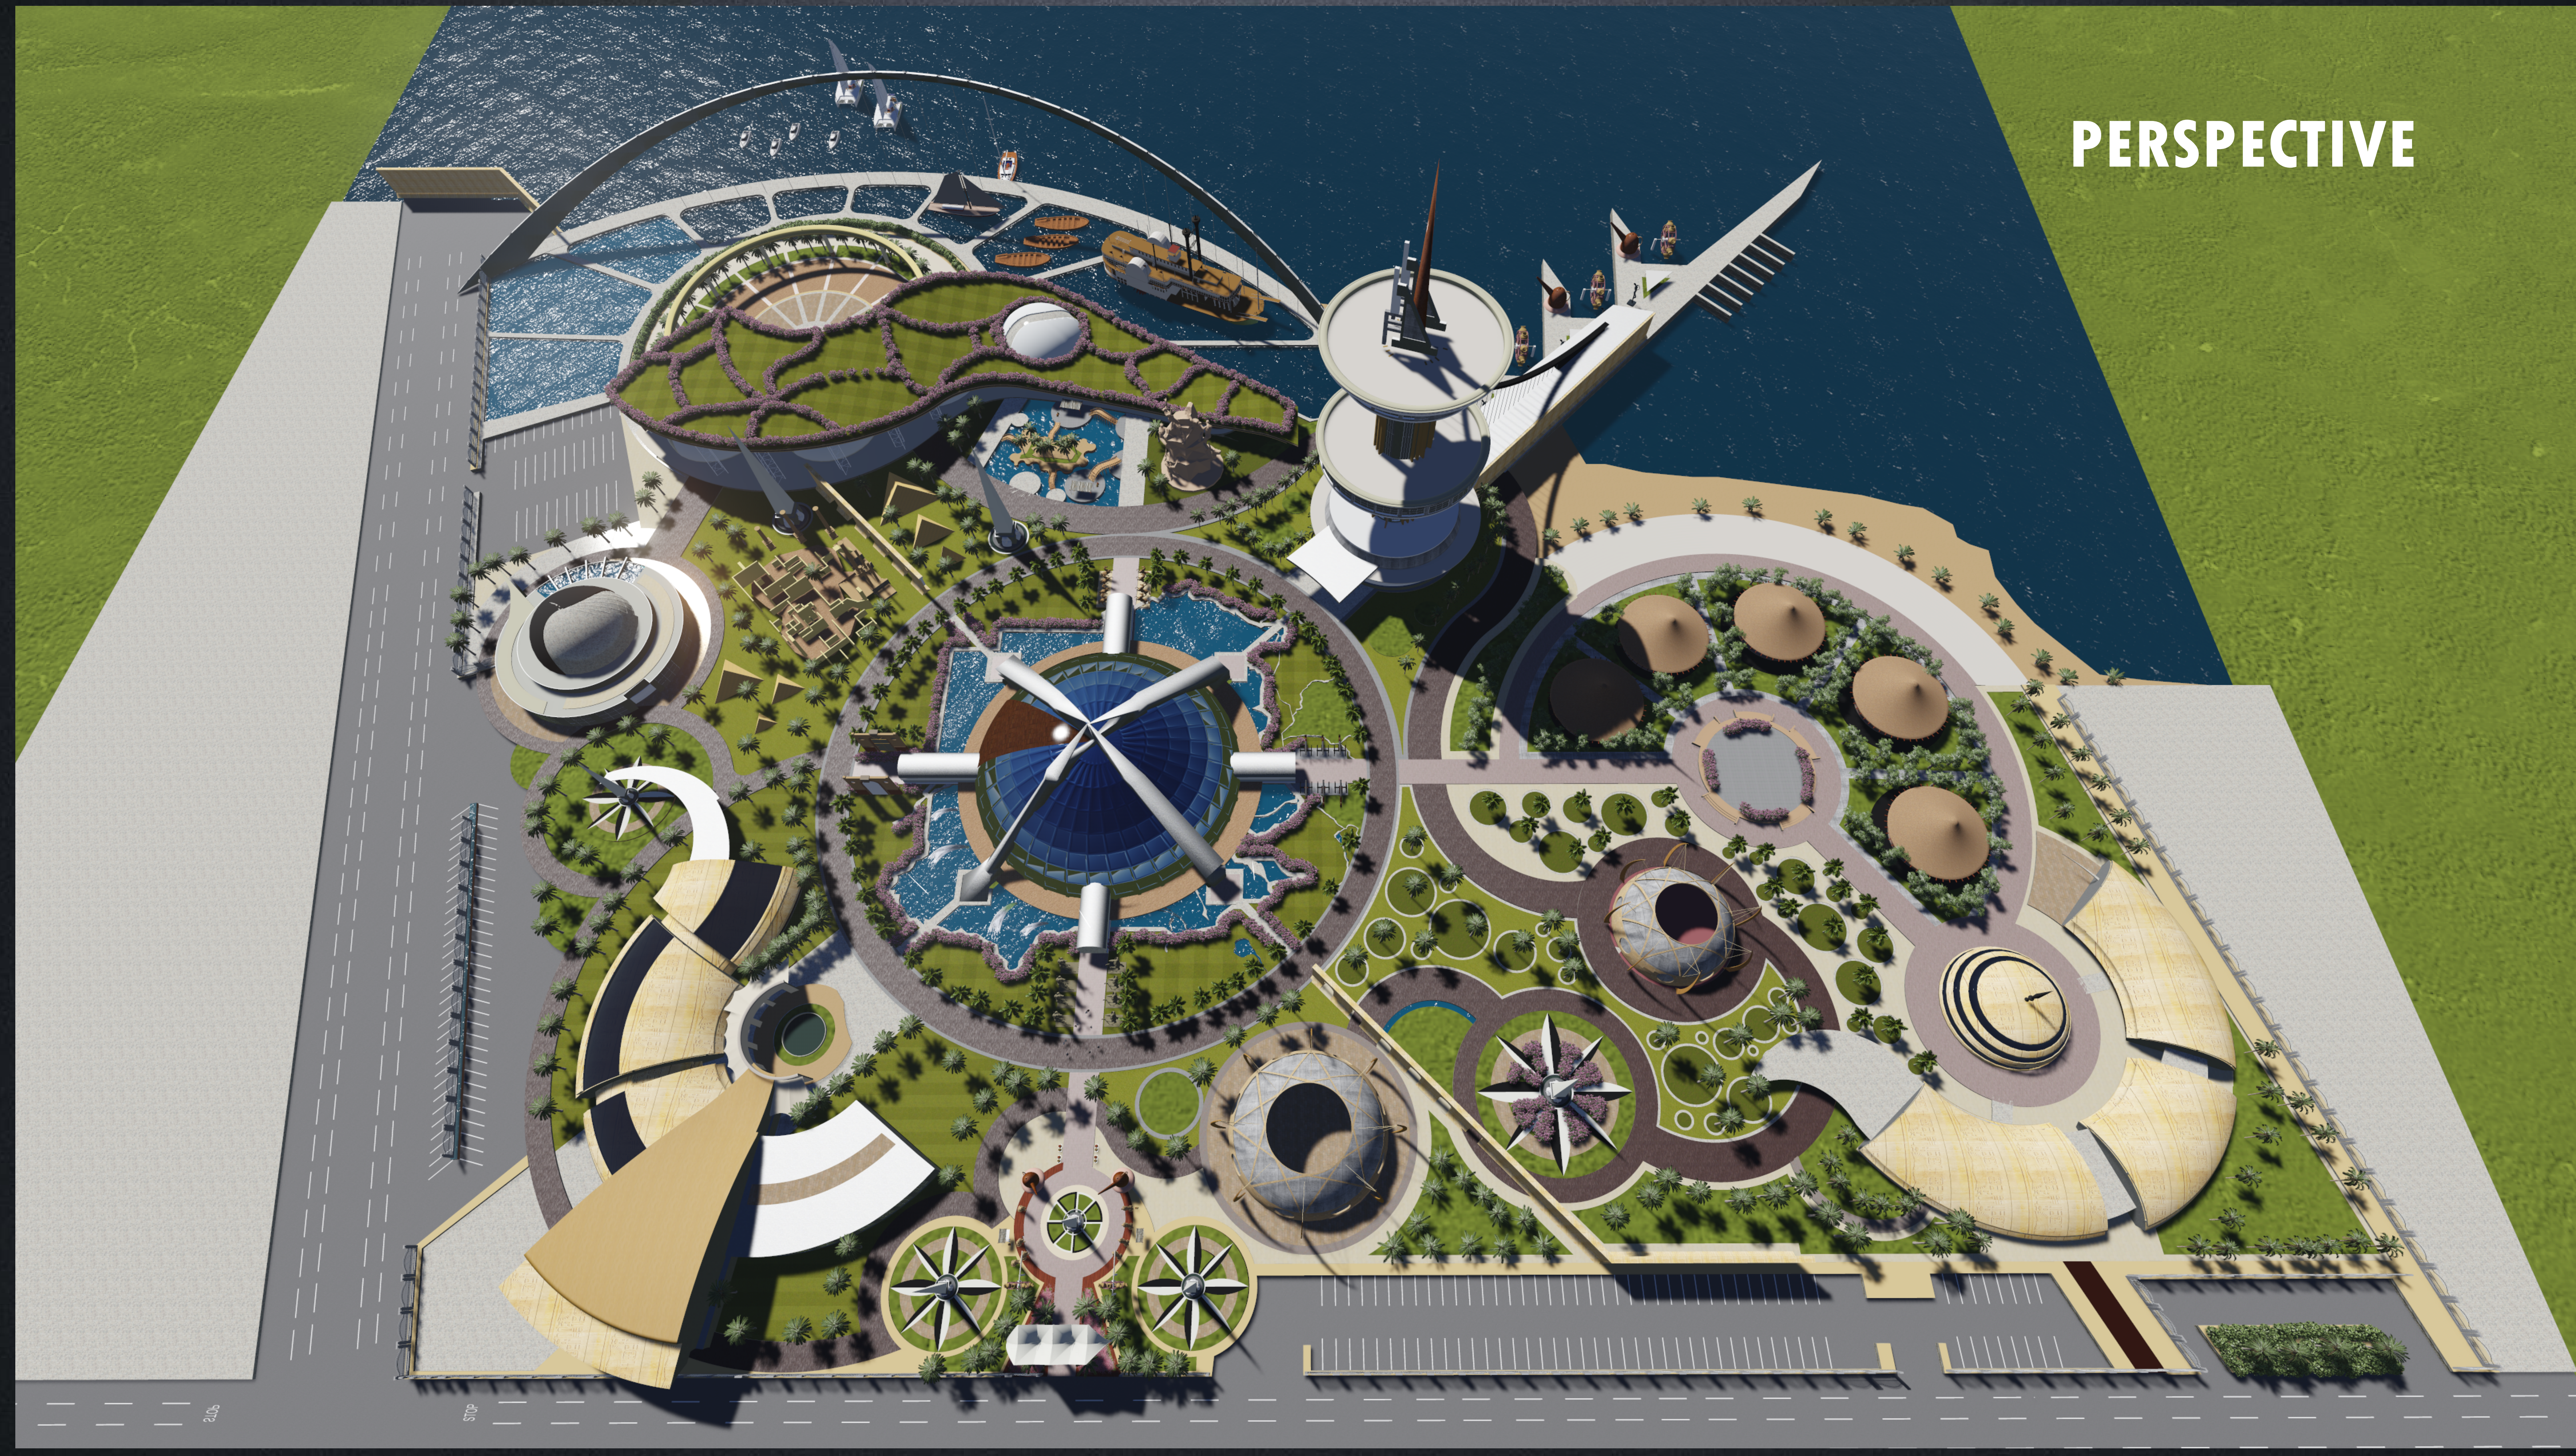

CENTER FOR SUDANESE CULTURE AND FOLKLORE

PERSPECTIVE

PERSPECTIVE

SUDAN UNIVERSITY OF SCIENCE AND TECHNOLOGY

CENTER FOR SUDANESE CULTURE AND FOLKLORE

BY: **DR. HALA ALTAG**
 SUPERVISOR: **DR. HALLA ALTAG**
 DR. TAHAR ALMUBARK IDREES