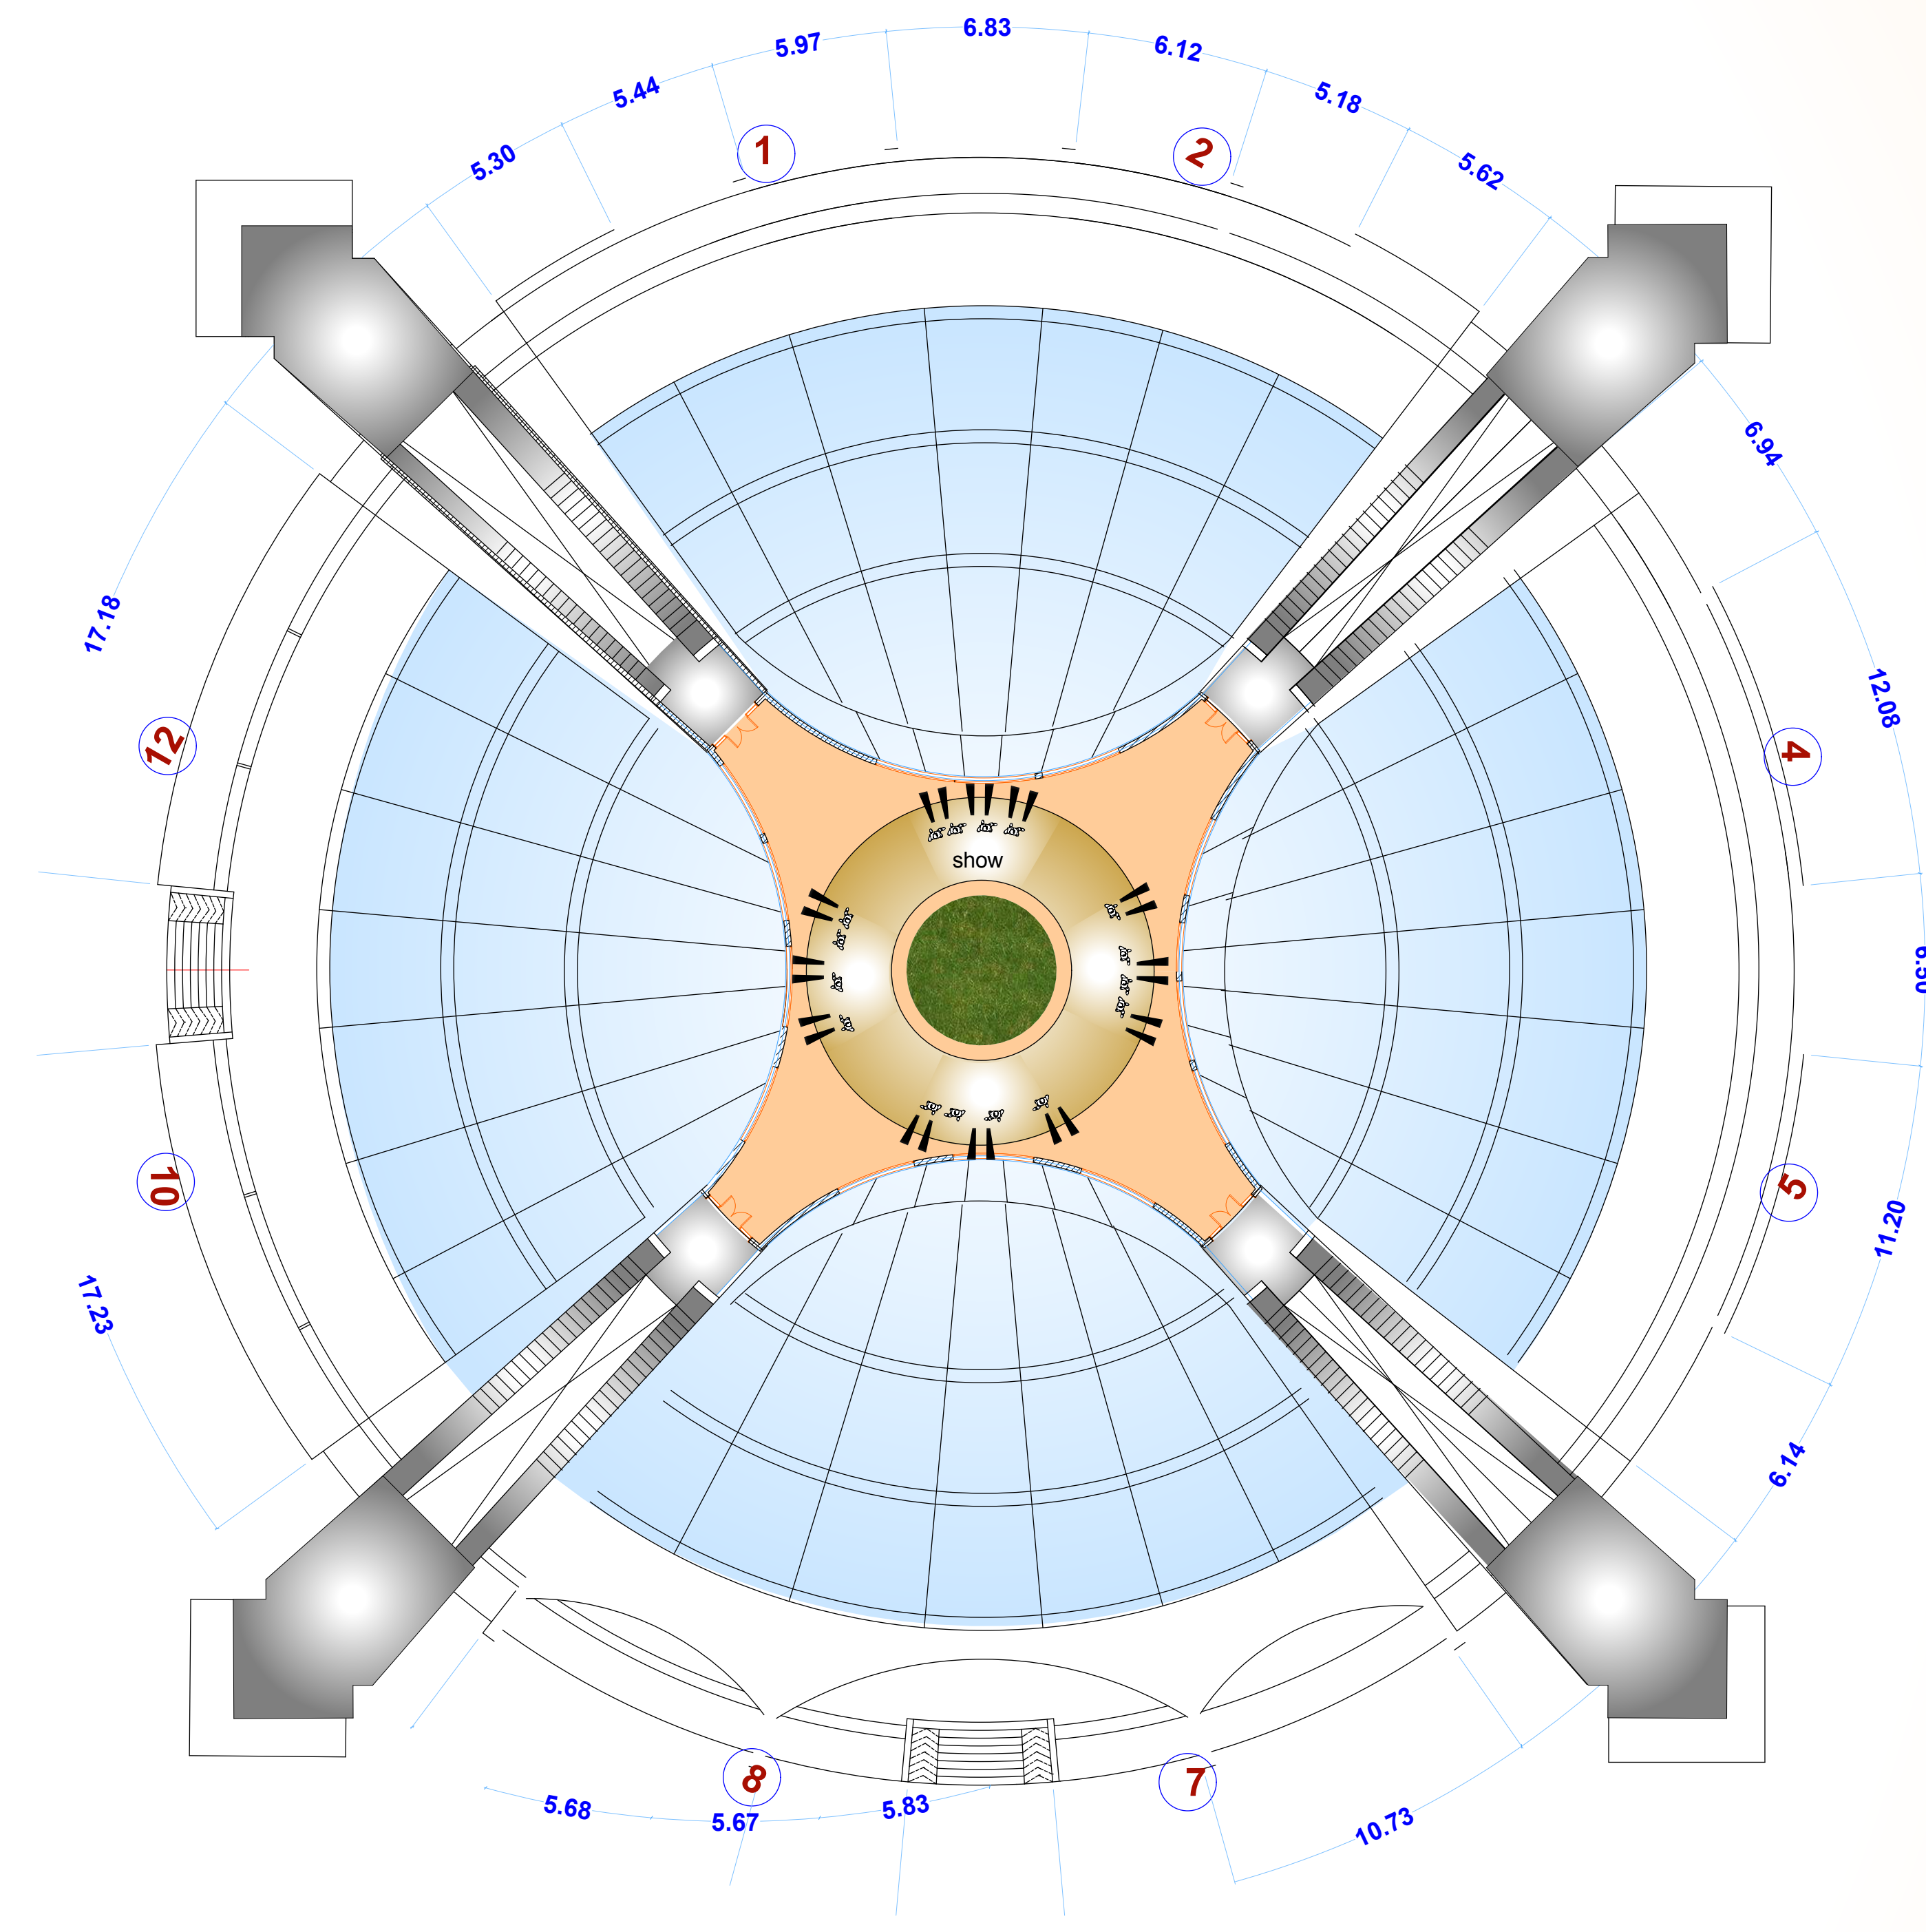

MEZANEN
SCALE 1:200

show hall
SCALE 1:200