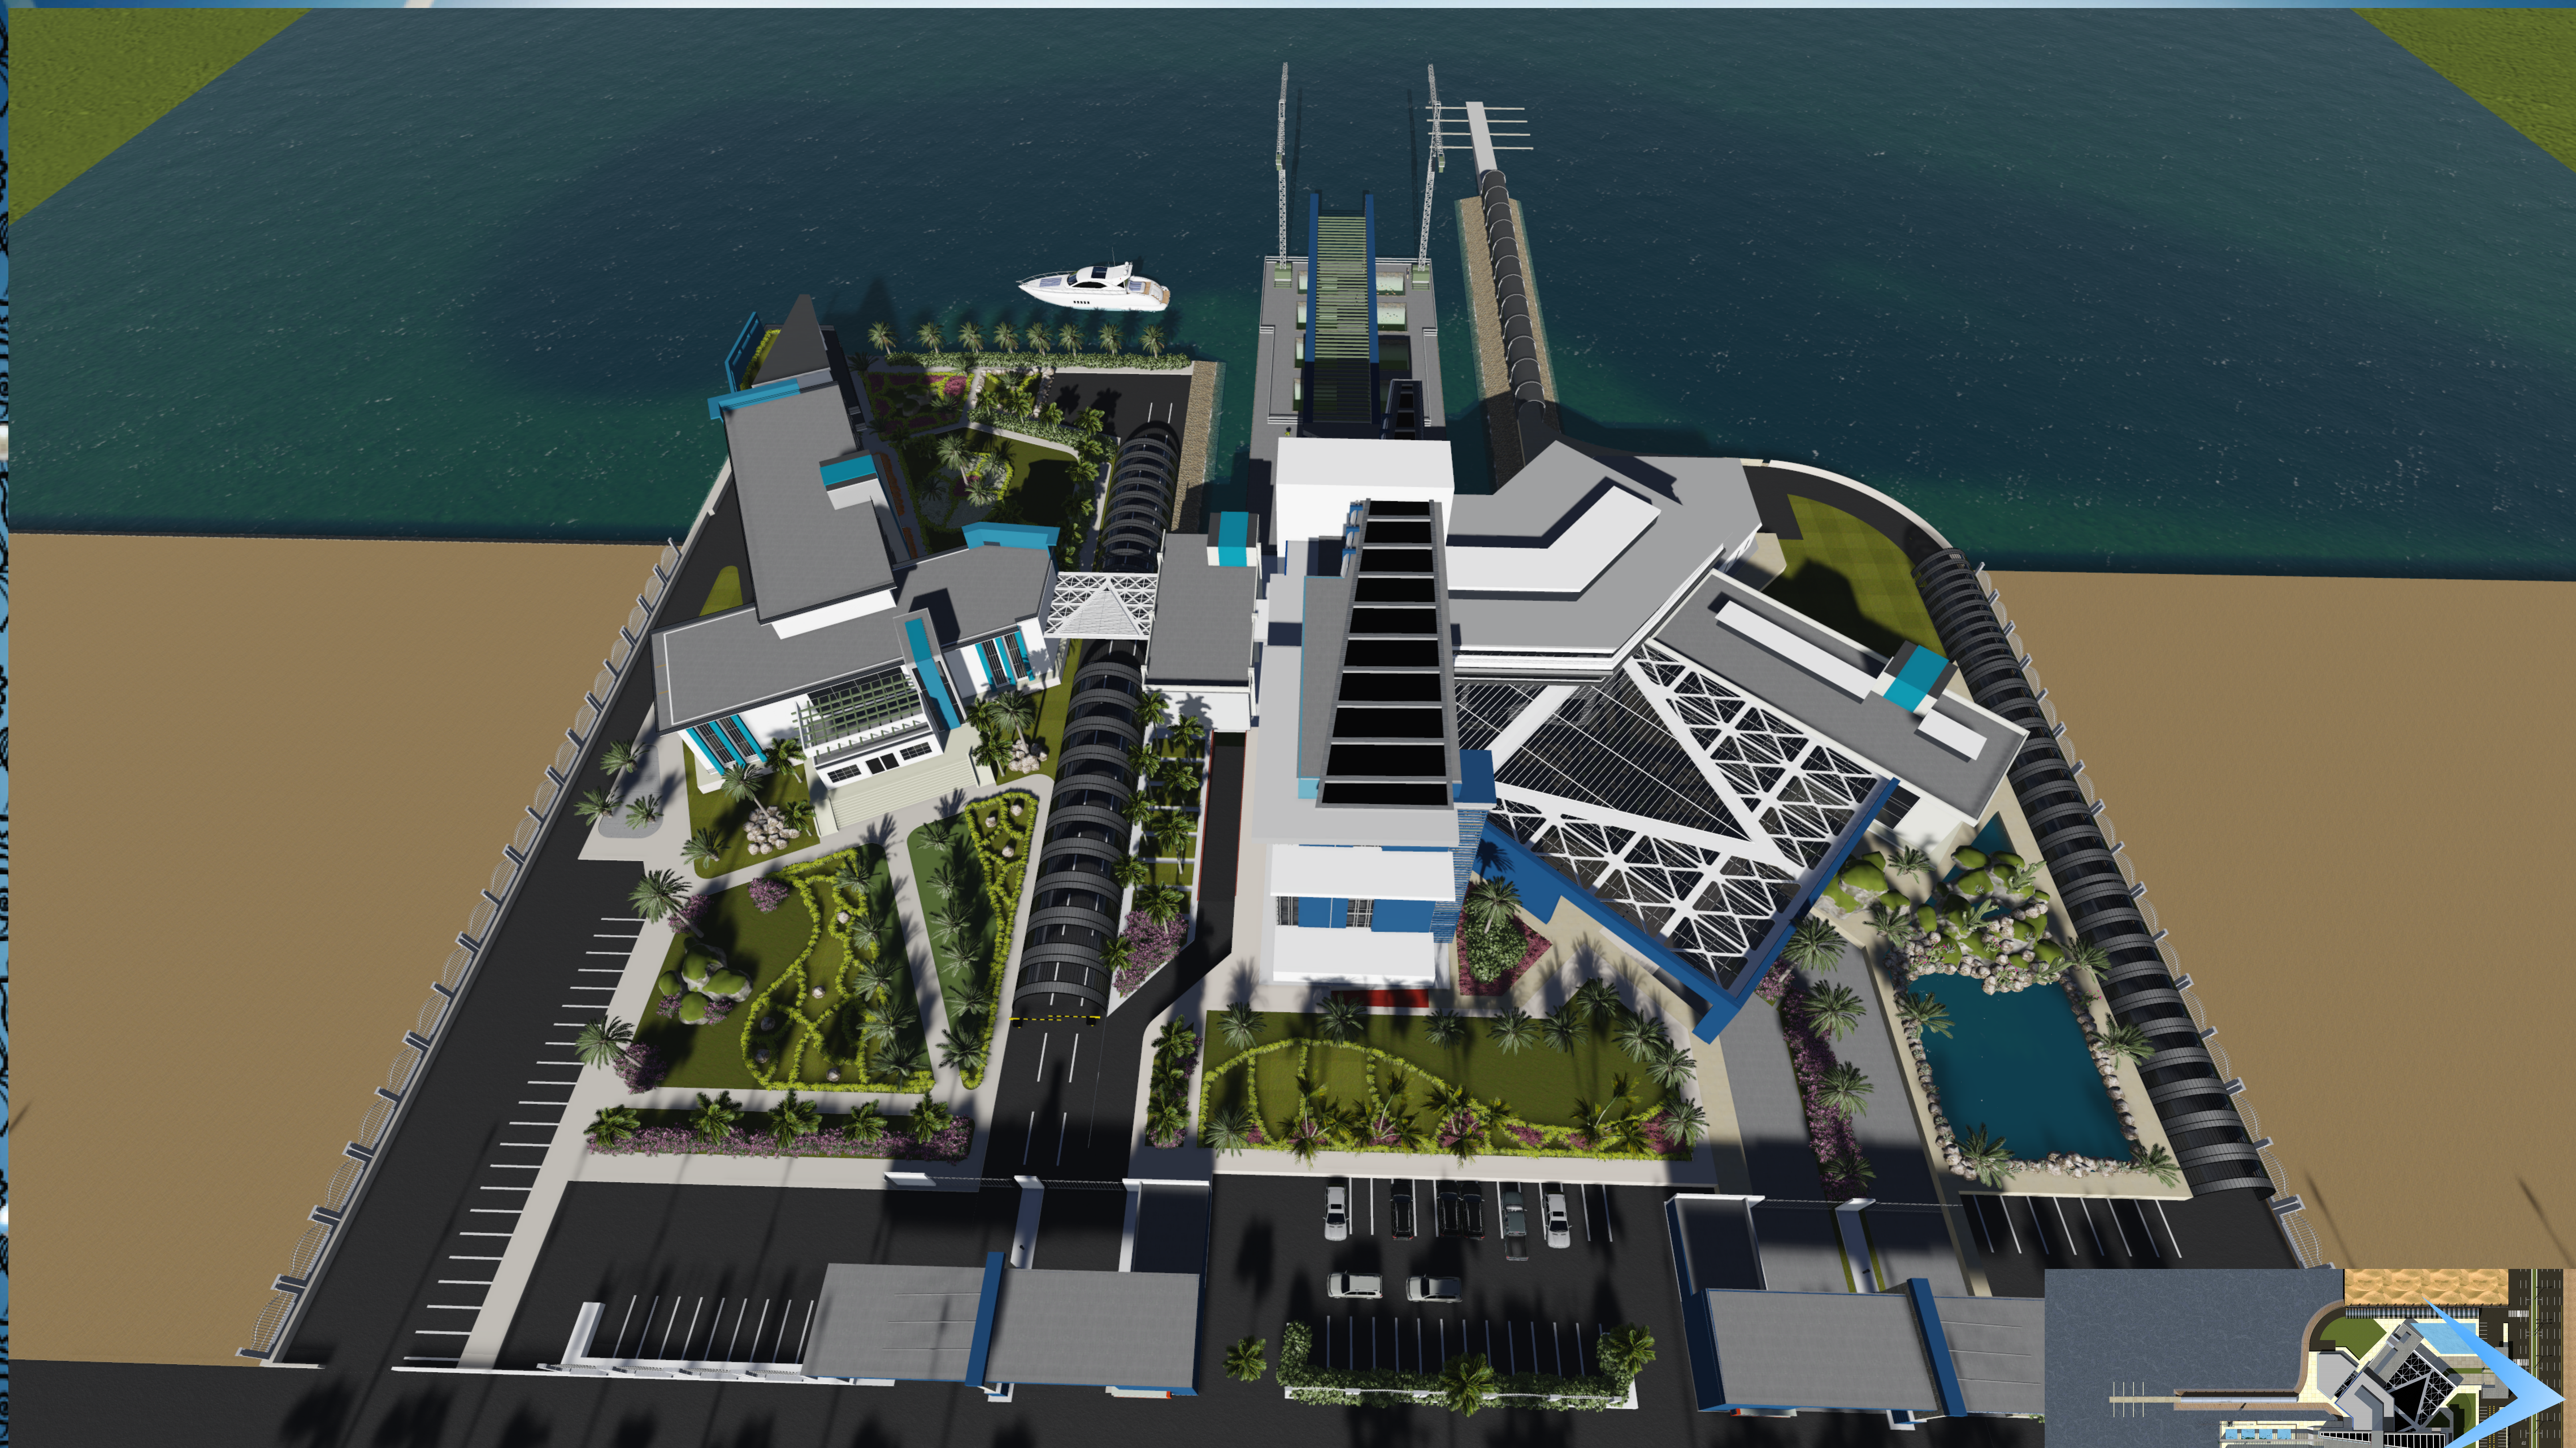

LIVINGAGUATIC RESOURCES RESEARCH CENTER

PERSPECTIVE

LIVINGAGUATIC RESOURCES RESEARCH CENTER

DESIGNED BY:
SHIMA MOHAMMED ALTAHER ALI