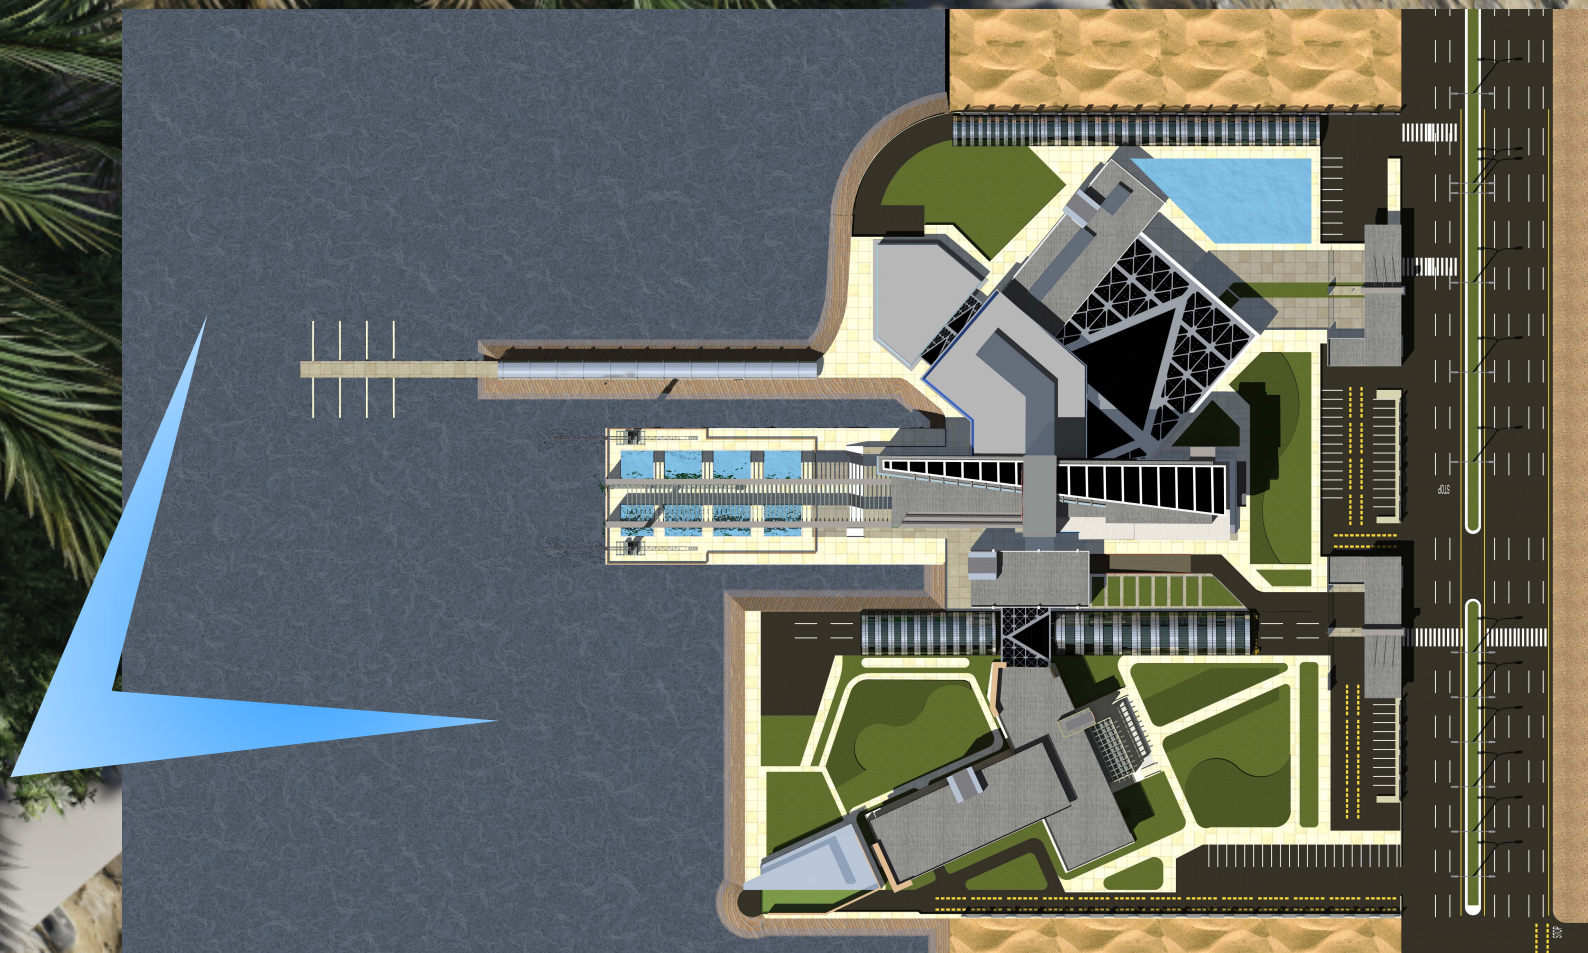

LIVINGAGUATIC RESOURCES RESEARCH CENTER

PERSPECTIVE

LIVINGAGUATIC RESOURCES RESEARCH CENTER

DESIGNED BY:  
SHIMA MOHAMMED ALTAHER ALI