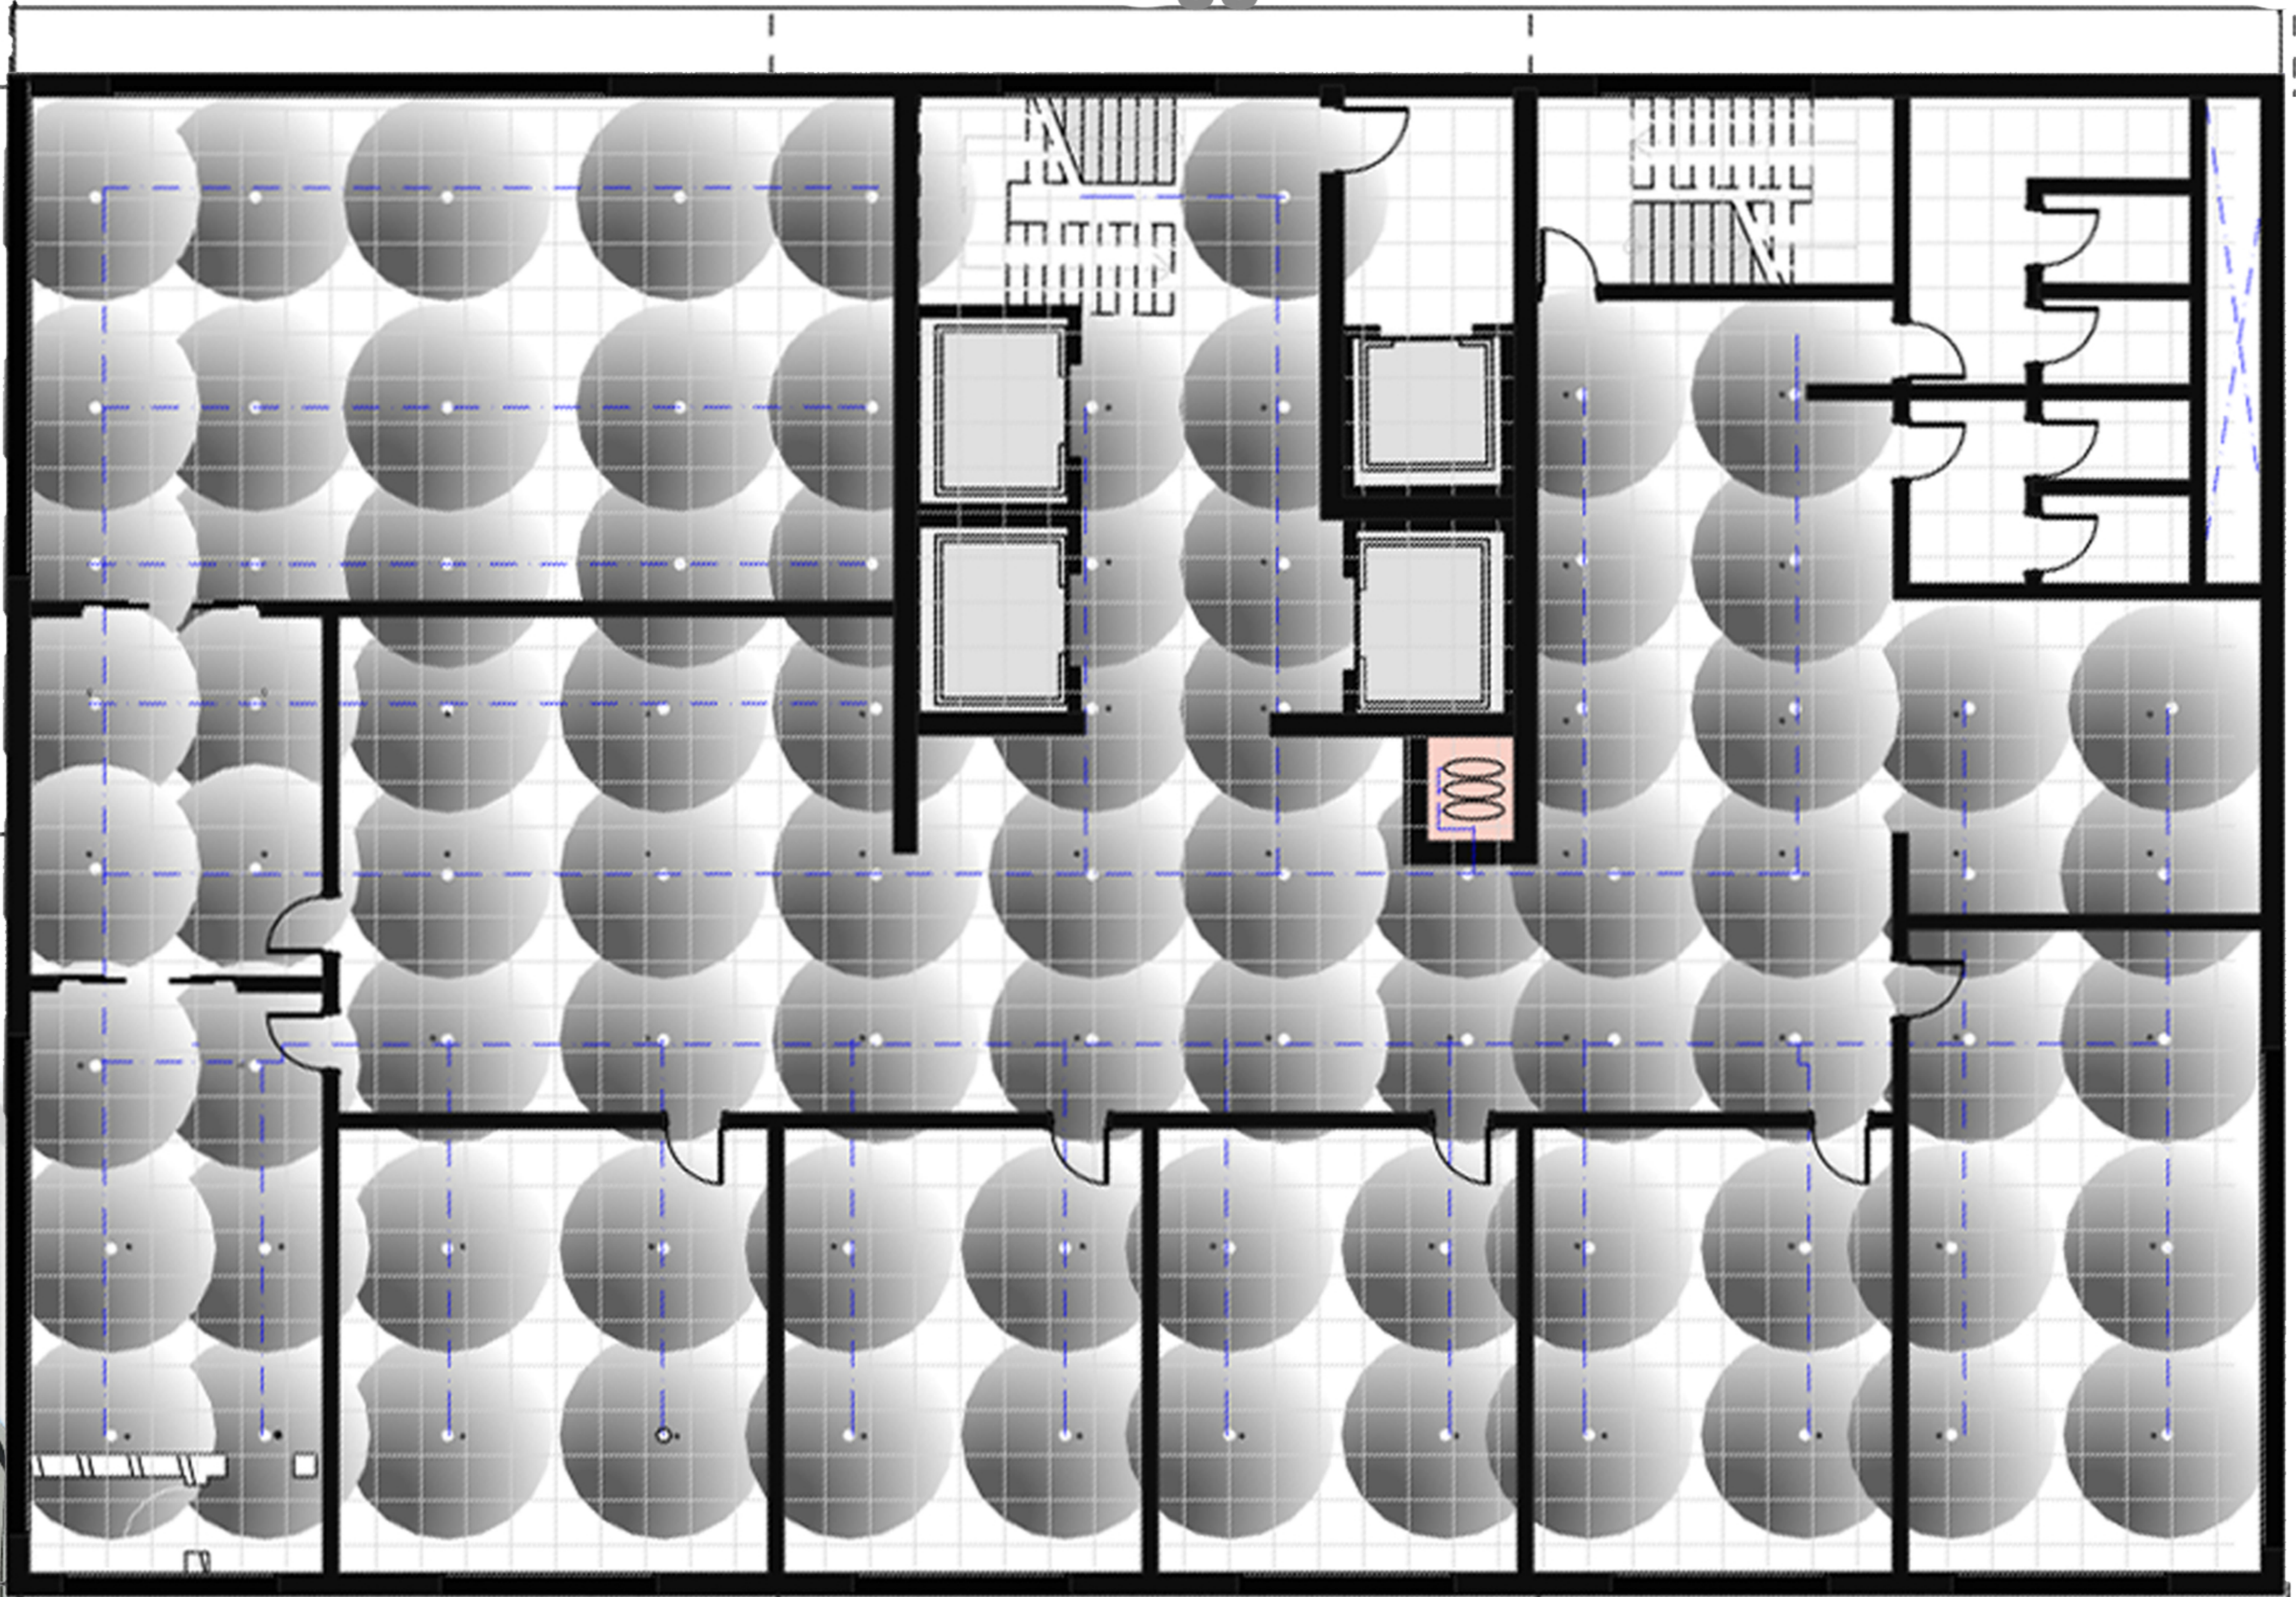

COMMERCIAL COMPLEX ADMINISTRATIVE

35

20

ALARM SIREN

SWING REEL

SMOKE AND HEAT DETECTOR

ALARM SIREN

FIRE OFF LEGEND	
SYMB	DESCRIPTION
	SMOKE AND HEAT DETECTOR
	heat sencer

FIRE FIGHTING PLAN SCALE 1:50