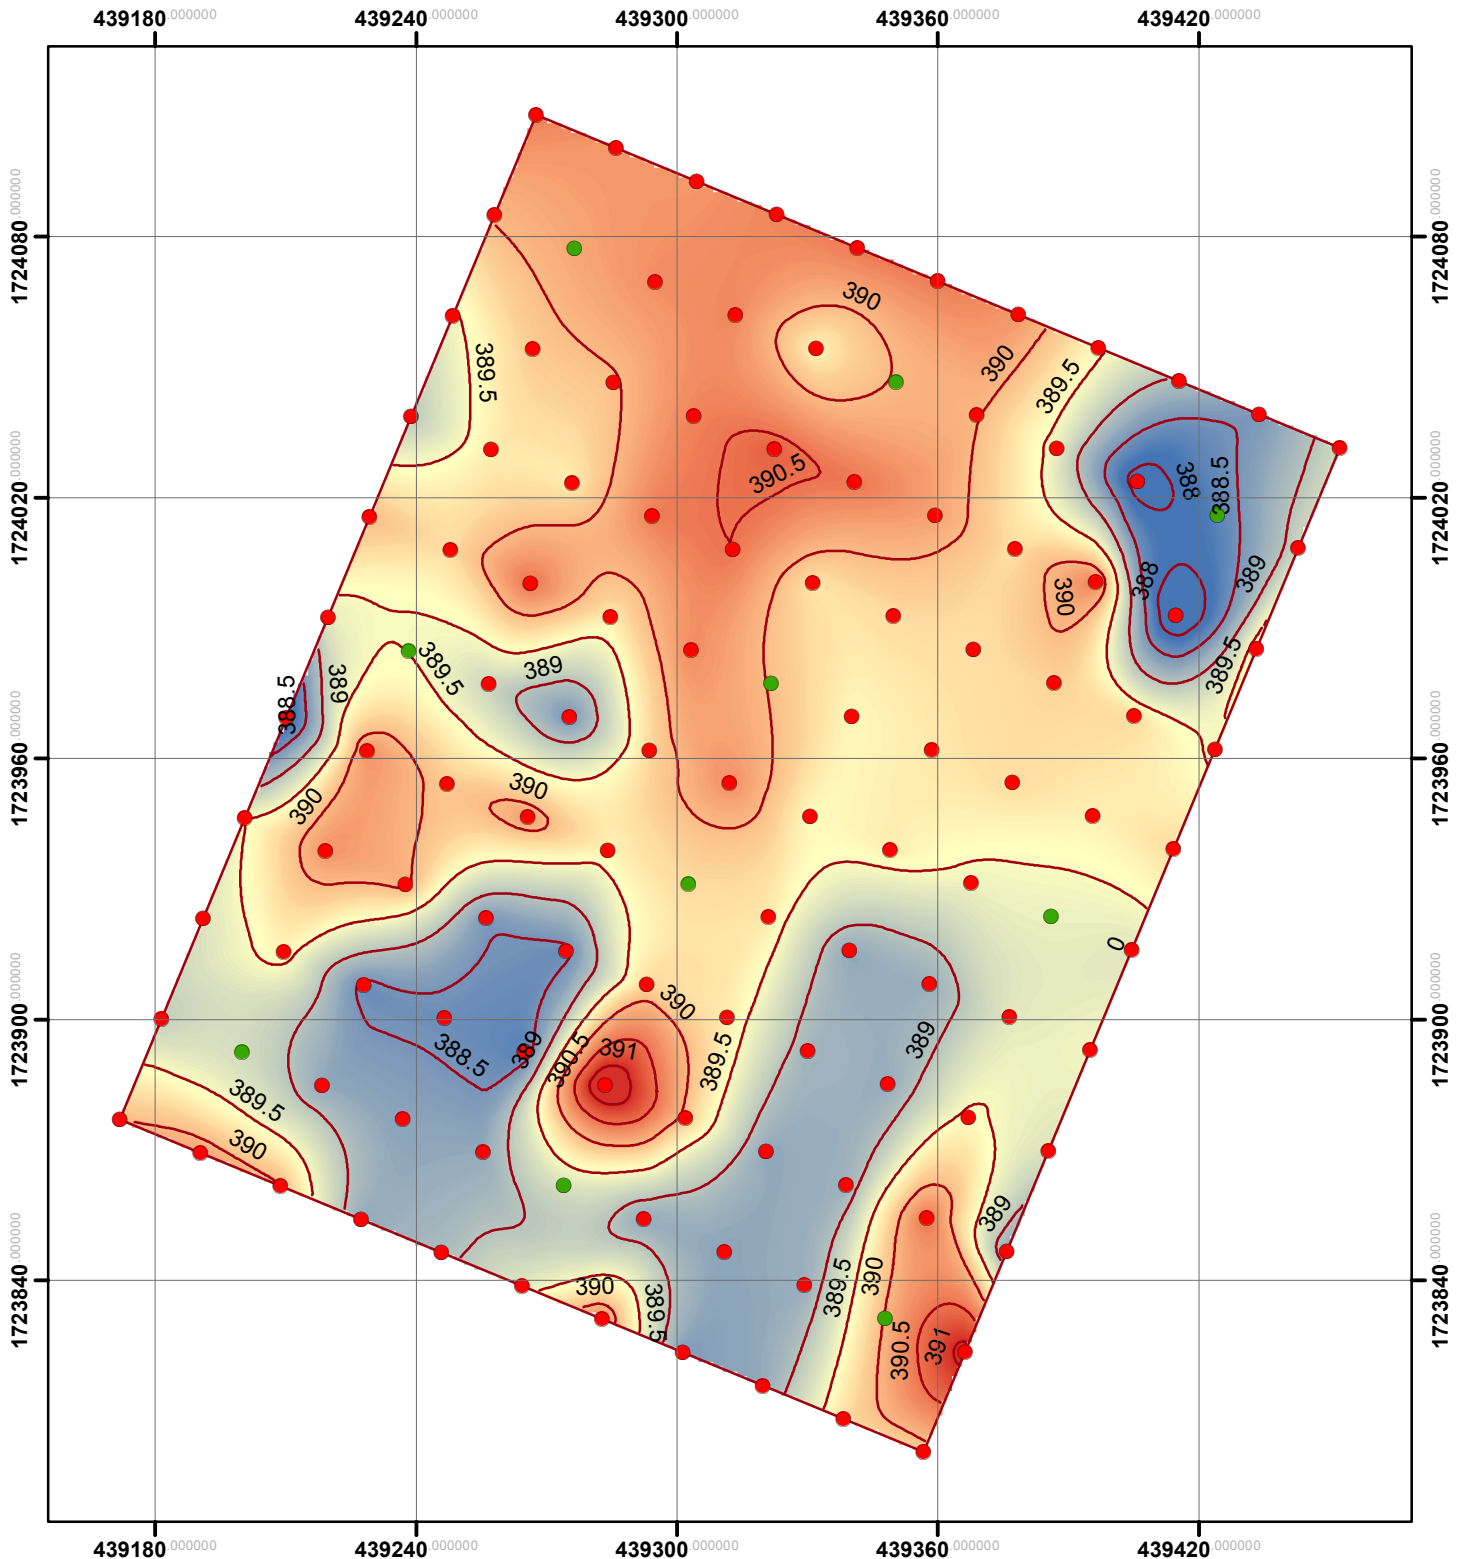

Natural Neighbor Method

Legend

- test point
- selection point
- NN CANTUR

NN

Value

High : 391.503

Low : 387.437

Designed By :

- 1- Tuser musa
- 2- Fatima alzhra sulimam
- 3- Haifa abdien

Coordinate System: WGS 1984 UTM Zone 36N

Projection: Transverse Mercator

Datum: WGS 1984

False Easting: 500,000.0000

False Northing: 0.0000

Central Meridian: 33.0000

Scale Factor: 0.9996

Latitude Of Origin: 0.0000

Units: Meter