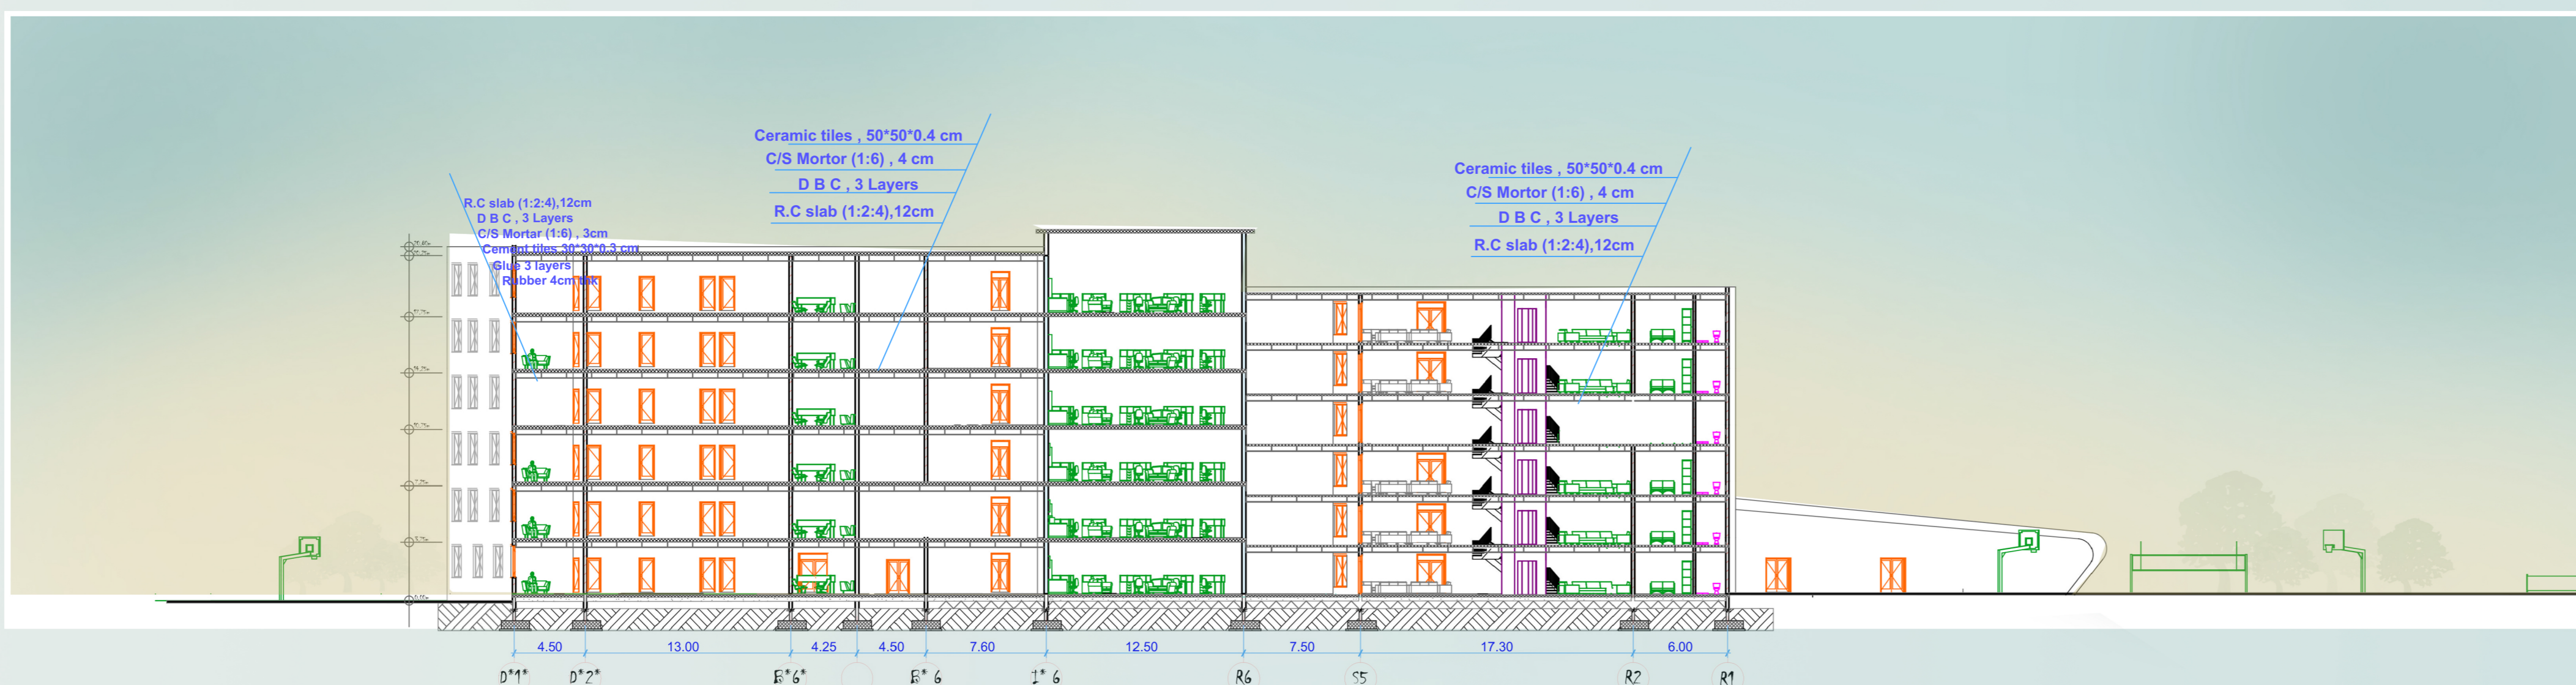

Section A-A
scale 1:300

D1

Section B-B
scale 1:300

Part section

Northen Elevation
scale 1:300

Part Elevation
scale 1:200

Part Elevation
scale 1:200

Western Elevation
scale 1:300

D2

Sudan University of science and tecnology
Yosra Almaddeg fadlalla ahmed
Reformatory center for the rehabilitation of juve
Sections and Elevations