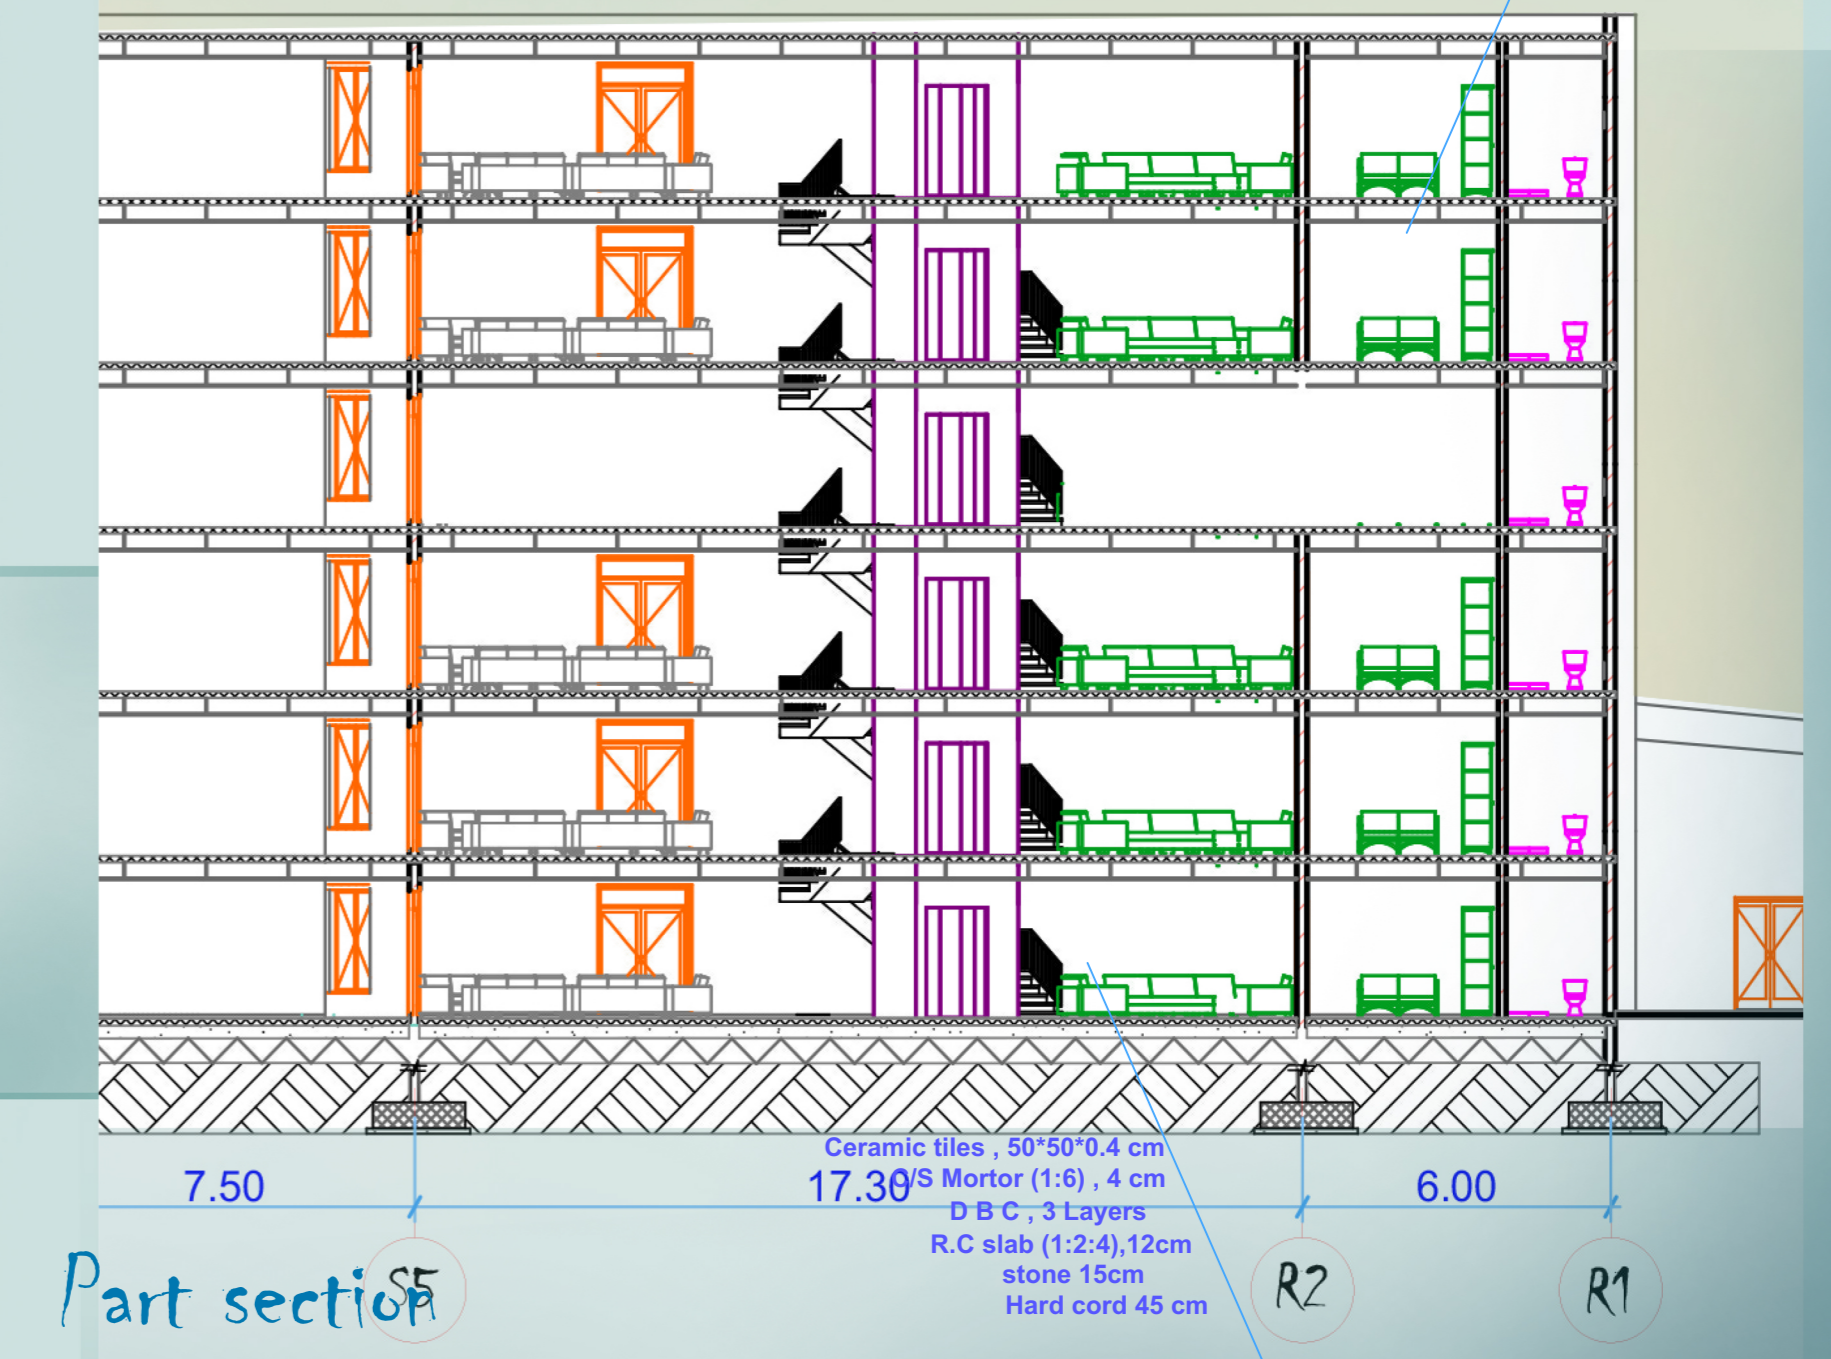

Section A-A
scale 1:300

D1

Section B-B
scale 1:300

Part section

Northen Elevation
scale 1:300

Part Elevation
scale 1:200

Part Elevation
scale 1:200

Western Elevation
scale 1:300

D2

Sudan University of science and tecnology
Yosra Almaddeg fadlalla ahmed
Reformatory center for the rehabilitation of juve
Sections and Elevations