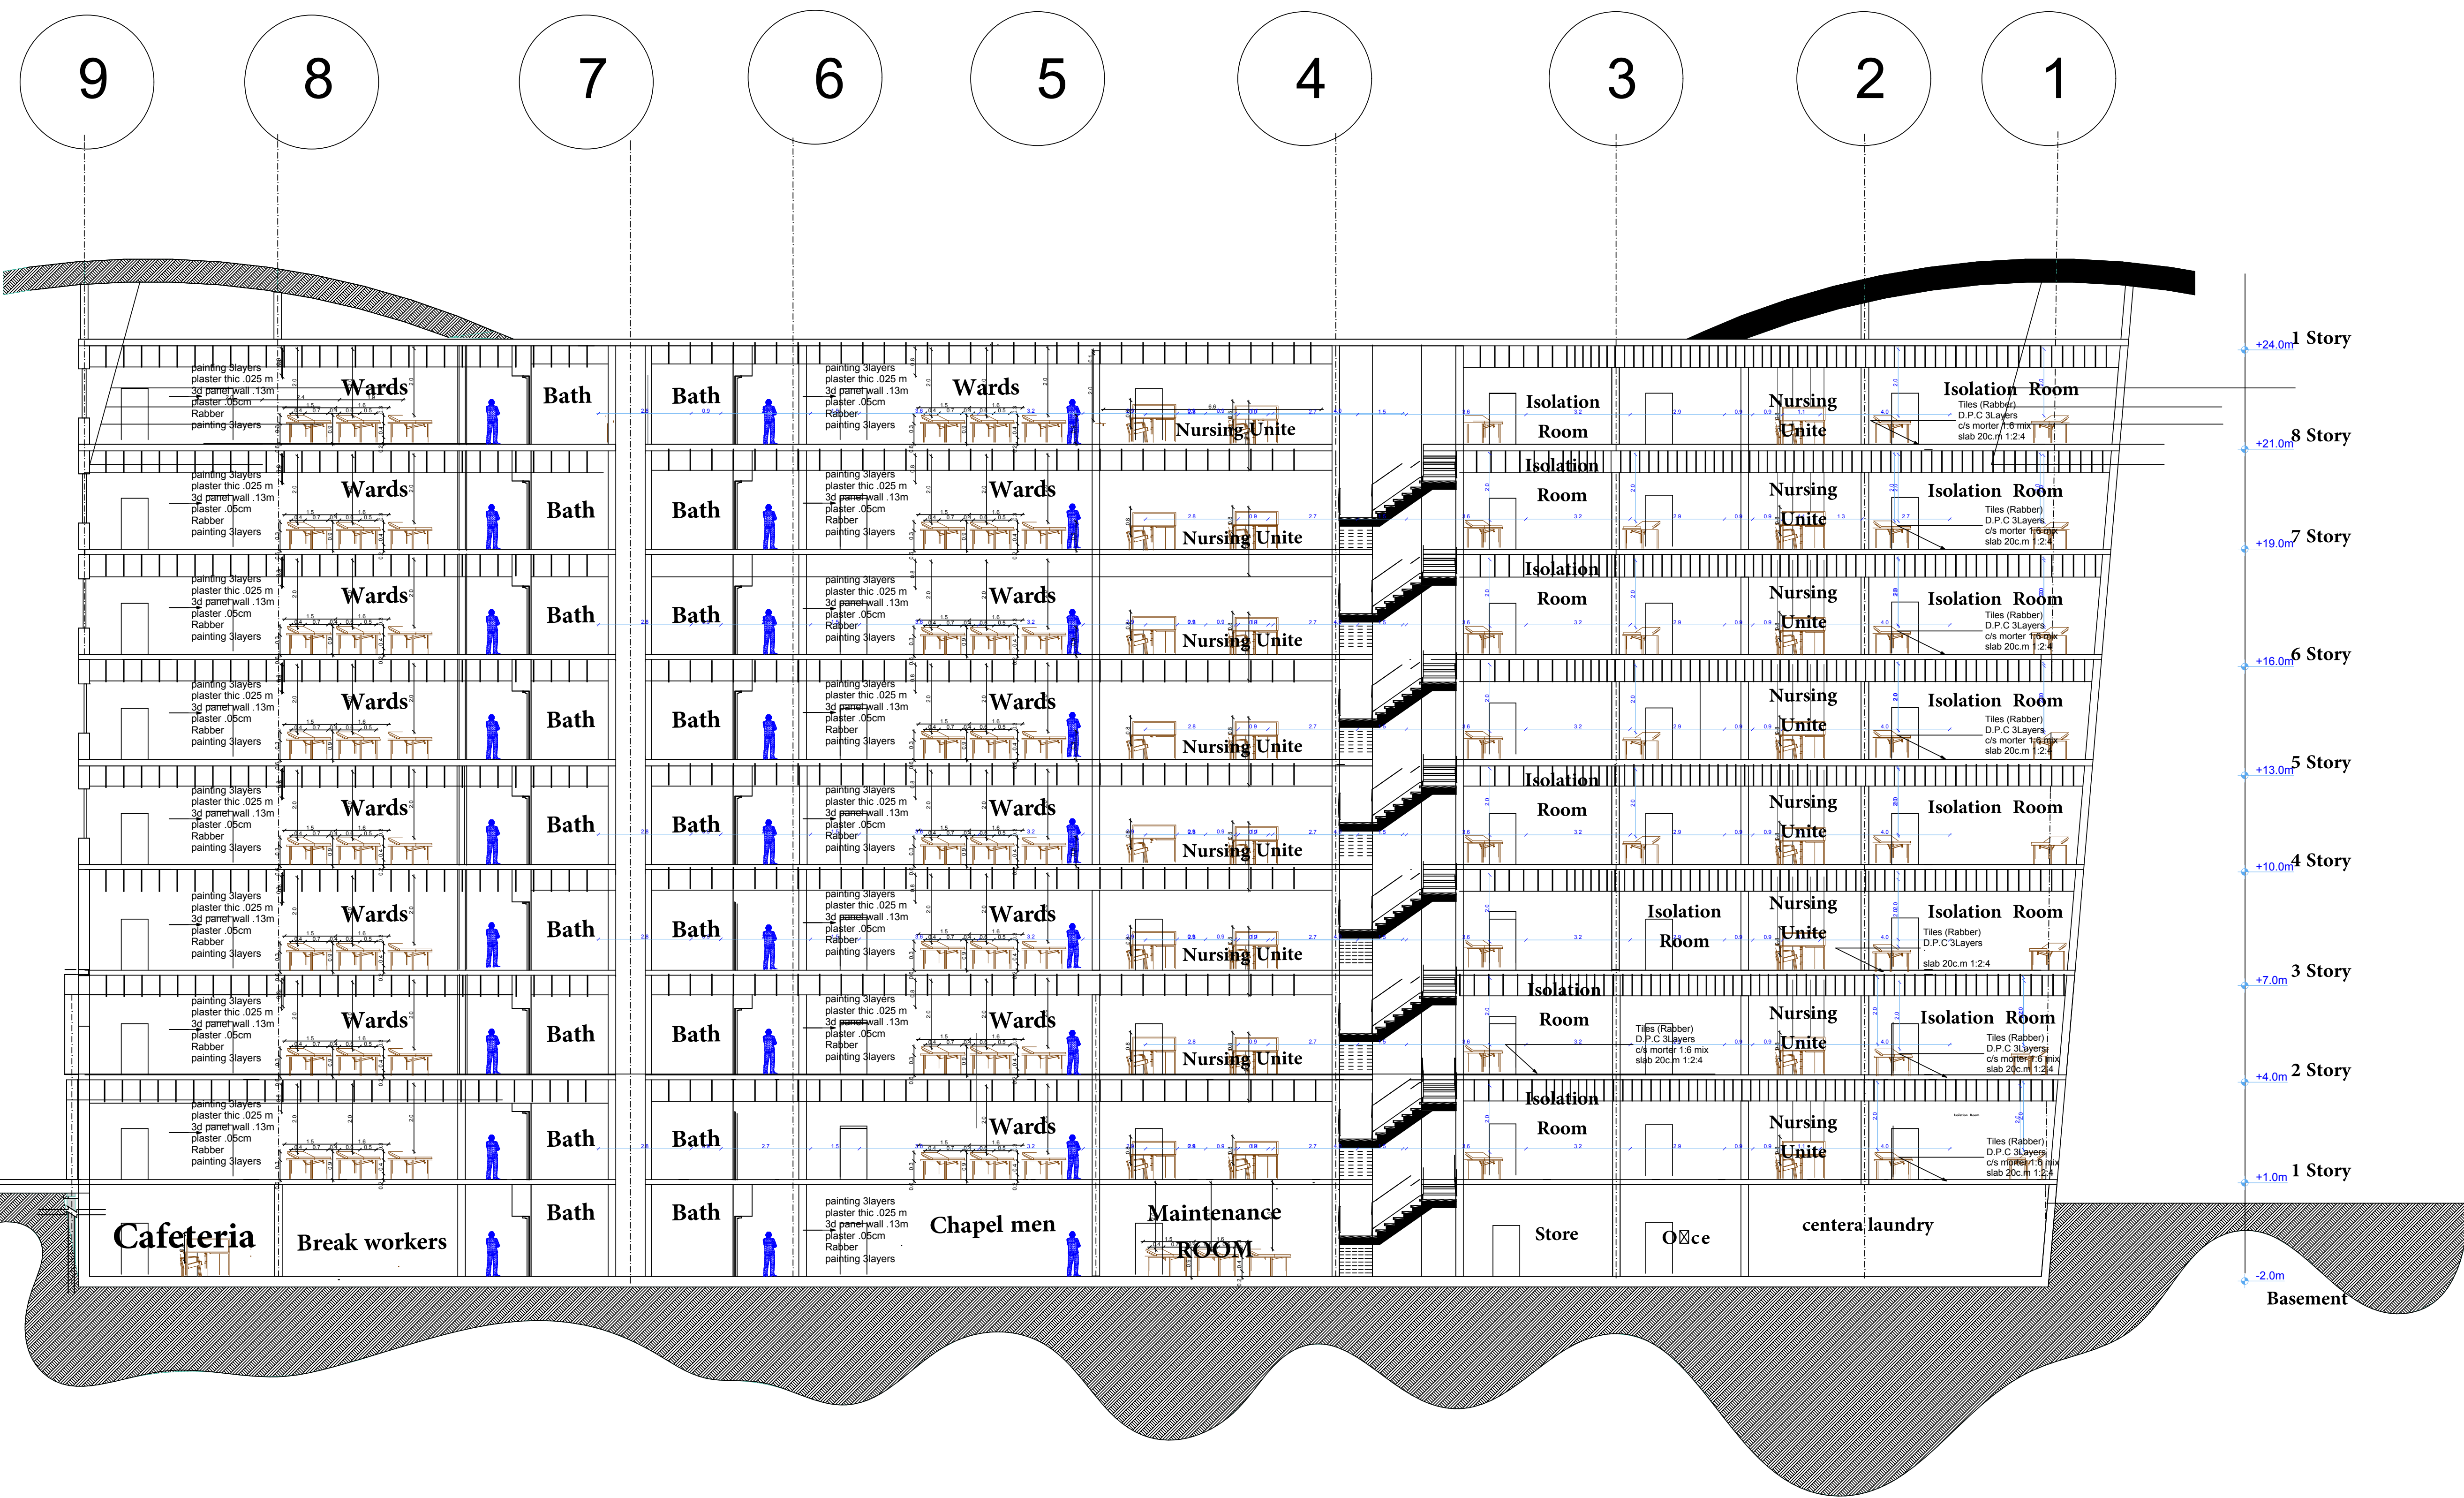

Rubber painting 3layers

+24.0m 1 Story
+21.0m 8 Story
+18.0m 7 Story
+16.0m 6 Story
+13.0m 5 Story
+10.0m 4 Story
+7.0m 3 Story
+4.0m 2 Story
+1.0m 1 Story
-2.0m Basement